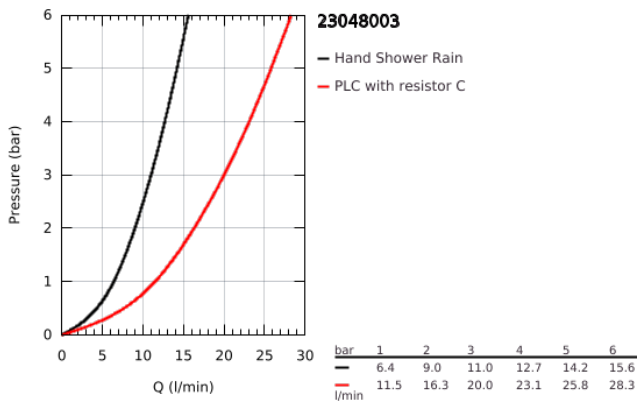

23 048 003 EUROSTYLE COSMOPOLITAN FOUR-HOLE SINGLE-LEVER BATH COMBINATION

PRODUCT DESCRIPTION

- Colour: chrome
- GROHE SilkMove 46 mm ceramic cartridge
- GROHE LongLife finish
- consisting of:
 - pre-assembled spout fixing
 - single lever mixer operating element
 - bath inlet with mousseur
 - diverter bath/shower
 - Euphoria Cosmopolitan hand shower 6.6 l/min
 - metal shower hose 2000 mm (always chrome for any colour of the set)
 - flexible connection hoses
 - connection for shower hose
 - protected against backflow
 - can be used with baseframe 29 037 000 (please order separately)
 - min. recommended pressure 1.0 bar

23 048 003 EUROSTYLE COSMOPOLITAN FOUR-HOLE SINGLE-LEVER BATH COMBINATION

SPARE PARTS

- 1: Lever (Spare part-nr. 46726000)
 - 2: Cap (Spare part-nr. 46727000)
 - 3: Cartridge (Spare part-nr. 46048000)
 - 4: Connecting hose (Spare part-nr. 07227000)
 - 5: Dirt strainer (Spare part-nr. 0700200M)
 - 6: Cone nut (Spare part-nr. 08864000)
 - 7: Compression spring (Spare part-nr. 00869000)
 - 8: Diverter knob (Spare part-nr. 46721000)
 - 9: Diverter (Spare part-nr. 45443000)
 - 9.1: O-Ring Ø6 x Ø2 (Spare part-nr. 0128300M)
 - 9.2: Sealing washer (Spare part-nr. 0120500M)
 - 10: Repl.kit f.shank fastening 3/4" (Spare part-nr. 45444000)
 - 11: Non-return valve (Spare part-nr. 08565000)
 - 12: Connecting hose (Spare part-nr. 07300000)
 - 13: Mousseur (Spare part-nr. 13922000)
 - 14: Connecting hose (Spare part-nr. 48018000)
 - 15: Connecting hose (Spare part-nr. 48017000)
 - 16: Metal shower hose (Spare part-nr. 28146000)
 - 17: Temperature limiter (Spare part-nr. 46375000)*
 - 18: Socket spanner (Spare part-nr. 19332000)*
- * Optional accessories