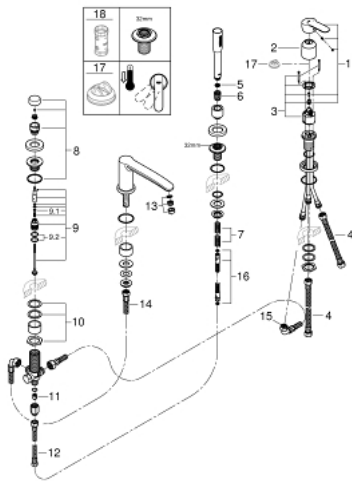

23 048 003 EUROSTYLE COSMOPOLITAN FOUR-HOLE SINGLE-LEVER BATH COMBINATION

PRODUCT DESCRIPTION

- Colour: chrome
- GROHE SilkMove 46 mm ceramic cartridge
- GROHE LongLife finish
- consisting of:
 - pre-assembled spout fixing
 - single lever mixer operating element
 - bath inlet with mousseur
 - diverter bath/shower
 - Euphoria Cosmopolitan hand shower 6.6 l/min
 - metal shower hose 2000 mm (always chrome for any colour of the set)
 - flexible connection hoses
 - connection for shower hose
 - protected against backflow
 - can be used with baseframe 29 037 000 (please order separately)
 - min. recommended pressure 1.0 bar

23 048 003 EUROSTYLE COSMOPOLITAN FOUR-HOLE SINGLE-LEVER BATH COMBINATION

SPARE PARTS

- 1: Lever (Spare part-nr. 46726000)
 - 2: Cap (Spare part-nr. 46727000)
 - 3: Cartridge (Spare part-nr. 46048000)
 - 4: Connecting hose (Spare part-nr. 07227000)
 - 5: Dirt strainer (Spare part-nr. 0700200M)
 - 6: Cone nut (Spare part-nr. 08864000)
 - 7: Compression spring (Spare part-nr. 00869000)
 - 8: Diverter knob (Spare part-nr. 46721000)
 - 9: Diverter (Spare part-nr. 45443000)
 - 9.1: O-Ring Ø6 x Ø2 (Spare part-nr. 0128300M)
 - 9.2: Sealing washer (Spare part-nr. 0120500M)
 - 10: Repl.kit f.shank fastening 3/4" (Spare part-nr. 45444000)
 - 11: Non-return valve (Spare part-nr. 08565000)
 - 12: Connecting hose (Spare part-nr. 07300000)
 - 13: Mousseur (Spare part-nr. 13922000)
 - 14: Connecting hose (Spare part-nr. 48018000)
 - 15: Connecting hose (Spare part-nr. 48017000)
 - 16: Metal shower hose (Spare part-nr. 28146000)
 - 17: Temperature limiter (Spare part-nr. 46375000)*
 - 18: Socket spanner (Spare part-nr. 19332000)*
- * Optional accessories