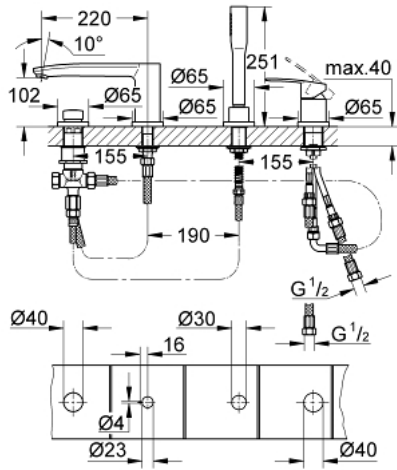

23 048 003 EUROSTYLE COSMOPOLITAN FOUR-HOLE SINGLE-LEVER BATH COMBINATION

PRODUCT DESCRIPTION

- Colour: chrome
- GROHE SilkMove 46 mm ceramic cartridge
- GROHE LongLife finish
- consisting of:
 - pre-assembled spout fixing
 - single lever mixer operating element
 - bath inlet with mousseur
 - diverter bath/shower
 - Euphoria Cosmopolitan hand shower 6.6 l/min
 - metal shower hose 2000 mm (always chrome for any colour of the set)
 - flexible connection hoses
 - connection for shower hose
 - protected against backflow
 - can be used with baseframe 29 037 000 (please order separately)
 - min. recommended pressure 1.0 bar

23 048 003 EUROSTYLE COSMOPOLITAN FOUR-HOLE SINGLE-LEVER BATH COMBINATION

SPARE PARTS

- 1: Lever (Spare part-nr. 46726000)
 - 2: Cap (Spare part-nr. 46727000)
 - 3: Cartridge (Spare part-nr. 46048000)
 - 4: Connecting hose (Spare part-nr. 07227000)
 - 5: Dirt strainer (Spare part-nr. 0700200M)
 - 6: Cone nut (Spare part-nr. 08864000)
 - 7: Compression spring (Spare part-nr. 00869000)
 - 8: Diverter knob (Spare part-nr. 46721000)
 - 9: Diverter (Spare part-nr. 45443000)
 - 9.1: O-Ring Ø6 x Ø2 (Spare part-nr. 0128300M)
 - 9.2: Sealing washer (Spare part-nr. 0120500M)
 - 10: Repl.kit f.shank fastening 3/4" (Spare part-nr. 45444000)
 - 11: Non-return valve (Spare part-nr. 08565000)
 - 12: Connecting hose (Spare part-nr. 07300000)
 - 13: Mousseur (Spare part-nr. 13922000)
 - 14: Connecting hose (Spare part-nr. 48018000)
 - 15: Connecting hose (Spare part-nr. 48017000)
 - 16: Metal shower hose (Spare part-nr. 28146000)
 - 17: Temperature limiter (Spare part-nr. 46375000)*
 - 18: Socket spanner (Spare part-nr. 19332000)*
- * Optional accessories