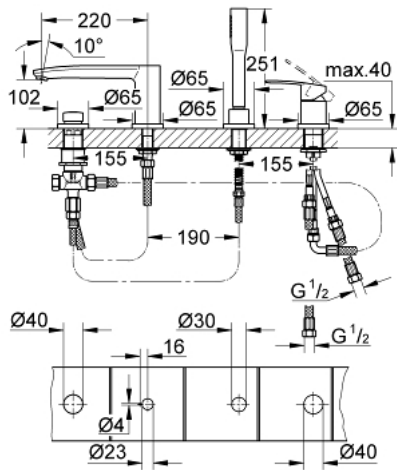

## 23 048 003 EUROSTYLE COSMOPOLITAN FOUR-HOLE SINGLE-LEVER BATH COMBINATION

### PRODUCT DESCRIPTION

- Tyc: Chrome
- GROHE SilkMove 46 mm ceramic cartridge
- GROHE LongLife finish
- consisting of:
- pre-assembled spout fixing
- single lever mixer operating element
- bath inlet with mousseur
- diverter bath/shower
- Euphoria Cosmopolitan hand shower 6.6 l/min
- metal shower hose 2000 mm (always chrome for any colour of the set)
- flexible connection hoses
- connection for shower hose
- protected against backflow
- can be used with baseframe 29 037 000 (please order separately)
- min. recommended pressure 1.0 bar

### SPARE PARTS

- 1: Lever (Spare part-nr. 46726000)
  - 2: Cap (Spare part-nr. 46727000)
  - 3: Cartridge (Spare part-nr. 46048000)
  - 4: Connecting hose (Spare part-nr. 07227000)
  - 5: Dirt strainer (Spare part-nr. 0700200M)
  - 6: Cone nut (Spare part-nr. 08864000)
  - 7: Compression spring (Spare part-nr. 00869000)
  - 8: Diverter knob (Spare part-nr. 46721000)
  - 9: Diverter (Spare part-nr. 45443000)
  - 9.1: Sealing washer  $\varnothing 6 \times \varnothing 2$  (Spare part-nr. 0128300M)
  - 9.2: Sealing washer (Spare part-nr. 0120500M)
  - 10: Replacement kit for shank fastening (Spare part-nr. 45444000)
  - 11: Non-return valve (Spare part-nr. 08565000)
  - 12: Connecting hose (Spare part-nr. 07300000)
  - 13: Mousseur (Spare part-nr. 13922000)
  - 14: Connecting hose (Spare part-nr. 48018000)
  - 15: Connecting hose (Spare part-nr. 48017000)
  - 16: Metal shower hose (Spare part-nr. 28146000)
  - 17: Temperature limiter (Spare part-nr. 46375000)\*
  - 18: Socket spanner (Spare part-nr. 19332000)\*
- \* Optional accessories