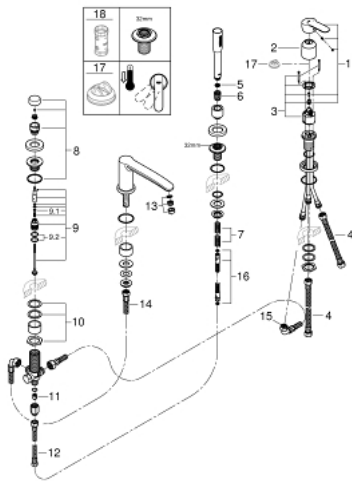

## 23 048 003 EUROSTYLE COSMOPOLITAN FOUR-HOLE SINGLE-LEVER BATH COMBINATION

### PRODUCT DESCRIPTION

- Tyc: Chrome
- GROHE SilkMove 46 mm ceramic cartridge
- GROHE LongLife finish
- consisting of:
- pre-assembled spout fixing
- single lever mixer operating element
- bath inlet with mousseur
- diverter bath/shower
- Euphoria Cosmopolitan hand shower 6.6 l/min
- metal shower hose 2000 mm (always chrome for any colour of the set)
- flexible connection hoses
- connection for shower hose
- protected against backflow
- can be used with baseframe 29 037 000 (please order separately)
- min. recommended pressure 1.0 bar

### SPARE PARTS

- 1: Lever (Spare part-nr. 46726000)
  - 2: Cap (Spare part-nr. 46727000)
  - 3: Cartridge (Spare part-nr. 46048000)
  - 4: Connecting hose (Spare part-nr. 07227000)
  - 5: Dirt strainer (Spare part-nr. 0700200M)
  - 6: Cone nut (Spare part-nr. 08864000)
  - 7: Compression spring (Spare part-nr. 00869000)
  - 8: Diverter knob (Spare part-nr. 46721000)
  - 9: Diverter (Spare part-nr. 45443000)
  - 9.1: Sealing washer  $\varnothing 6 \times \varnothing 2$  (Spare part-nr. 0128300M)
  - 9.2: Sealing washer (Spare part-nr. 0120500M)
  - 10: Replacement kit for shank fastening (Spare part-nr. 45444000)
  - 11: Non-return valve (Spare part-nr. 08565000)
  - 12: Connecting hose (Spare part-nr. 07300000)
  - 13: Mousseur (Spare part-nr. 13922000)
  - 14: Connecting hose (Spare part-nr. 48018000)
  - 15: Connecting hose (Spare part-nr. 48017000)
  - 16: Metal shower hose (Spare part-nr. 28146000)
  - 17: Temperature limiter (Spare part-nr. 46375000)\*
  - 18: Socket spanner (Spare part-nr. 19332000)\*
- \* Optional accessories