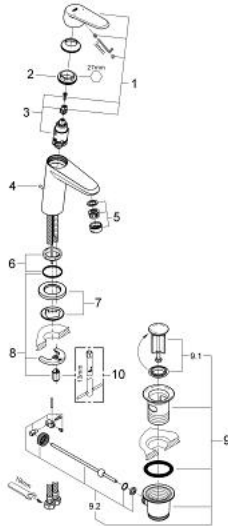

23 049 002 **EURODISC COSMOPOLITAN BASIN MIXER 1/2"**
S-SIZE

PRODUCT DESCRIPTION

- Colour: chrome
- single hole installation
- metal lever
- GROHE SilkMove 28 mm ceramic cartridge
- GROHE LongLife finish
- GROHE FastFixation installation system with centering support
- mousseur
- pop-up waste set 1 1/4"
- flexible connection hoses

23 049 002 **EURODISC COSMOPOLITAN BASIN MIXER 1/2"**
S-SIZE

SPARE PARTS

- 1: Lever (Spare part-nr. 46740000)
 - 2: retaining ring (Spare part-nr. 46715000)
 - 3: Cartridge (Spare part-nr. 46580000)
 - 4: Pop-up rod (Spare part-nr. 46739000)
 - 5: Mousseur (Spare part-nr. 13929000)
 - 6: Center ring (Spare part-nr. 46719000)
 - 7: Base plate (Spare part-nr. 48165000)
 - 8: Shank mounting kit (Spare part-nr. 46645000)
 - 9: Waste set 1 1/4" (Spare part-nr. 28910000)
 - 9.1: Plug (Spare part-nr. 07182000)
 - 9.2: Eccentric rod (Spare part-nr. 07052000)
 - 10: Mounting wrench (Spare part-nr. 19017000)*
- * Optional accessories