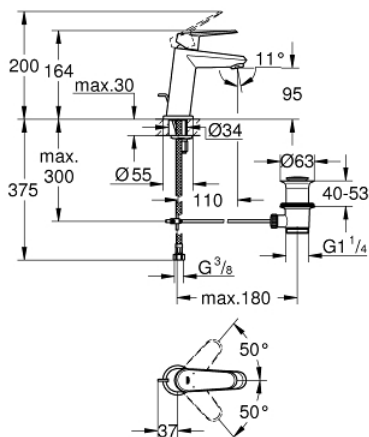

23 049 002 **EURODISC COSMOPOLITAN BASIN MIXER 1/2"**
S-SIZE

PRODUCT DESCRIPTION

- Colour: chrome
- single hole installation
- metal lever
- GROHE SilkMove 28 mm ceramic cartridge
- GROHE LongLife finish
- GROHE FastFixation installation system with centering support
- mousseur
- pop-up waste set 1 1/4"
- flexible connection hoses

23 049 002 **EURODISC COSMOPOLITAN BASIN MIXER 1/2"**
S-SIZE

SPARE PARTS

- 1: Lever (Spare part-nr. 46740000)
 - 2: retaining ring (Spare part-nr. 46715000)
 - 3: Cartridge (Spare part-nr. 46580000)
 - 4: Pop-up rod (Spare part-nr. 46739000)
 - 5: Mousseur (Spare part-nr. 13929000)
 - 6: Center ring (Spare part-nr. 46719000)
 - 7: Base plate (Spare part-nr. 48165000)
 - 8: Shank mounting kit (Spare part-nr. 46645000)
 - 9: Waste set 1 1/4" (Spare part-nr. 28910000)
 - 9.1: Plug (Spare part-nr. 07182000)
 - 9.2: Eccentric rod (Spare part-nr. 07052000)
 - 10: Mounting wrench (Spare part-nr. 19017000)*
- * Optional accessories