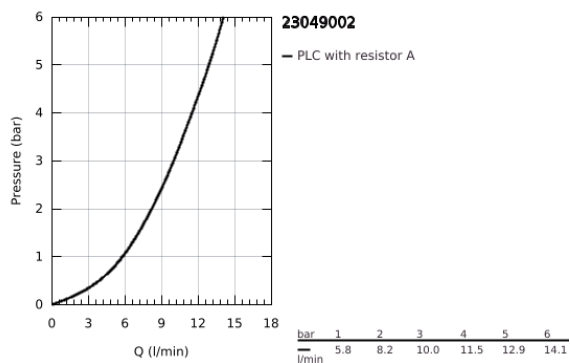

23 049 002 **EURODISC COSMOPOLITAN BASIN MIXER 1/2"**
S-SIZE

PRODUCT DESCRIPTION

- Colour: chrome
- single hole installation
- metal lever
- GROHE SilkMove 28 mm ceramic cartridge
- GROHE LongLife finish
- GROHE FastFixation installation system with centering support
- mousseur
- pop-up waste set 1 1/4"
- flexible connection hoses

23 049 002 **EURODISC COSMOPOLITAN BASIN MIXER 1/2"**
S-SIZE

SPARE PARTS

- 1: Lever (Spare part-nr. 46740000)
 - 2: retaining ring (Spare part-nr. 46715000)
 - 3: Cartridge (Spare part-nr. 46580000)
 - 4: Pop-up rod (Spare part-nr. 46739000)
 - 5: Mousseur (Spare part-nr. 13929000)
 - 6: Center ring (Spare part-nr. 46719000)
 - 7: Base plate (Spare part-nr. 48165000)
 - 8: Shank mounting kit (Spare part-nr. 46645000)
 - 9: Waste set 1 1/4" (Spare part-nr. 28910000)
 - 9.1: Plug (Spare part-nr. 07182000)
 - 9.2: Eccentric rod (Spare part-nr. 07052000)
 - 10: Mounting wrench (Spare part-nr. 19017000)*
- * Optional accessories