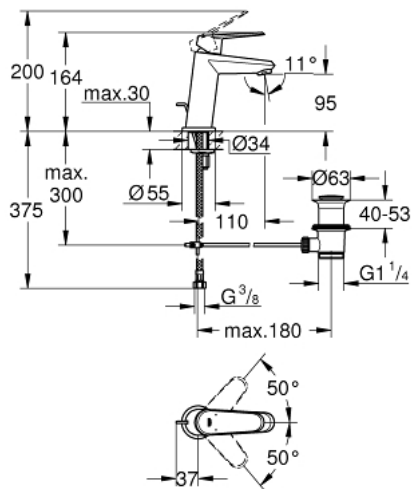

23 049 002 **EURODISC COSMOPOLITAN BASIN MIXER 1/2"**  
**S-SIZE**

**PRODUCT DESCRIPTION**

- Tyc: Chrome
- single hole installation
- metal lever
- GROHE SilkMove 28 mm ceramic cartridge
- GROHE LongLife finish
- GROHE FastFixation installation system with centering support
- mousseur
- pop-up waste set 1 1/4"
- flexible connection hoses

23 049 002 **EURODISC COSMOPOLITAN BASIN MIXER 1/2"**  
**S-SIZE**

**SPARE PARTS**

- 1: Lever (Spare part-nr. 46740000)
  - 2: Fitting ring (Spare part-nr. 46715000)
  - 3: Cartridge (Spare part-nr. 46580000)
  - 4: Pop-up rod (Spare part-nr. 46739000)
  - 5: Mousseur (Spare part-nr. 13929000)
  - 6: Center ring (Spare part-nr. 46719000)
  - 7: Base plate (Spare part-nr. 48165000)
  - 8: Shank mounting kit (Spare part-nr. 46645000)
  - 9: Waste set 1 1/4" (Spare part-nr. 28910000)
  - 9.1: Plug (Spare part-nr. 07182000)
  - 9.2: Eccentric rod (Spare part-nr. 07052000)
  - 10: Mounting wrench (Spare part-nr. 19017000)\*
- \* Optional accessories