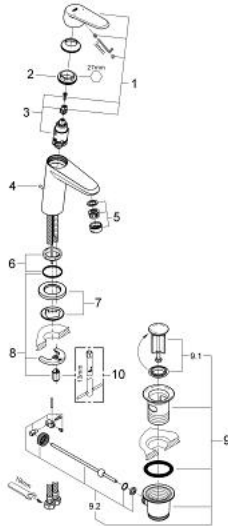

23 049 002 **EURODISC COSMOPOLITAN BASIN MIXER 1/2"**  
**S-SIZE**

**PRODUCT DESCRIPTION**

- Tyc: Chrome
- single hole installation
- metal lever
- GROHE SilkMove 28 mm ceramic cartridge
- GROHE LongLife finish
- GROHE FastFixation installation system with centering support
- mousseur
- pop-up waste set 1 1/4"
- flexible connection hoses

23 049 002 **EURODISC COSMOPOLITAN BASIN MIXER 1/2"**  
**S-SIZE**

**SPARE PARTS**

- 1: Lever (Spare part-nr. 46740000)
  - 2: Fitting ring (Spare part-nr. 46715000)
  - 3: Cartridge (Spare part-nr. 46580000)
  - 4: Pop-up rod (Spare part-nr. 46739000)
  - 5: Mousseur (Spare part-nr. 13929000)
  - 6: Center ring (Spare part-nr. 46719000)
  - 7: Base plate (Spare part-nr. 48165000)
  - 8: Shank mounting kit (Spare part-nr. 46645000)
  - 9: Waste set 1 1/4" (Spare part-nr. 28910000)
  - 9.1: Plug (Spare part-nr. 07182000)
  - 9.2: Eccentric rod (Spare part-nr. 07052000)
  - 10: Mounting wrench (Spare part-nr. 19017000)\*
- \* Optional accessories