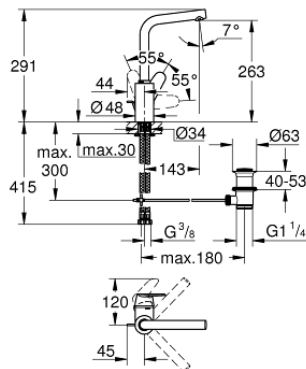

## 23 054 003 EURODISC COSMOPOLITAN SINGLE-LEVER BASIN MIXER 1/2" L-SIZE

### PRODUCT DESCRIPTION

- Colour: chrome
- single hole installation
- metal lever
- covered lever fixing
- GROHE SilkMove 35 mm ceramic cartridge
- adjustable flow rate limiter
- GROHE LongLife finish
- GROHE FastFixation Plus installation system
- mousseur
- swivel tubular spout with stop limiter
- adjustable swivel area 0° / 150° / 360°
- pop-up waste set 1 1/4"
- flexible connection hoses
- min. recommended pressure 1.0 bar
- optional temperature limiter ref. no. 46 375

### SPARE PARTS

- 1: Lever (Spare part-nr. 46750000)
- 2: Cartridge (Spare part-nr. 46374000)
- 3: Mousseur (Spare part-nr. 64186000)
- 4: Safety ring (Spare part-nr. 48420000)
- 5: Sealing washer (Spare part-nr. 0128500M)
- 6: Pop-up rod (Spare part-nr. 46739000)
- 7: Shank mounting kit (Spare part-nr. 46671000)
- 8: Waste set 1 1/4" (Spare part-nr. 28910000)
- 8.1: Plug (Spare part-nr. 07182000)
- 8.2: Eccentric rod (Spare part-nr. 07052000)
- 9: Socket spanner (Spare part-nr. 19332000)\*
- 10: Mounting wrench (Spare part-nr. 19017000)\*
- 11: Eccentric rod (Spare part-nr. 07341000)\*