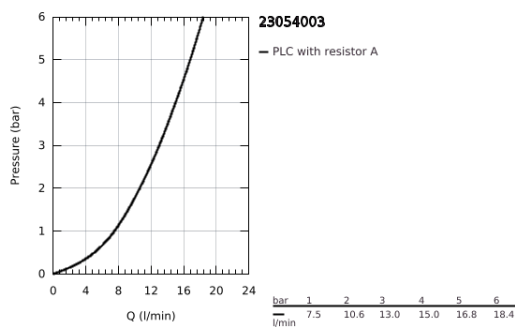

## 23 054 003 EURODISC COSMOPOLITAN SINGLE-LEVER BASIN MIXER 1/2" L-SIZE

### PRODUCT DESCRIPTION

- Colour: chrome
- single hole installation
- metal lever
- covered lever fixing
- GROHE SilkMove 35 mm ceramic cartridge
- adjustable flow rate limiter
- GROHE LongLife finish
- GROHE FastFixation Plus installation system
- mousseur
- swivel tubular spout with stop limiter
- adjustable swivel area 0° / 150° / 360°
- pop-up waste set 1 1/4"
- flexible connection hoses
- min. recommended pressure 1.0 bar
- optional temperature limiter ref. no. 46 375