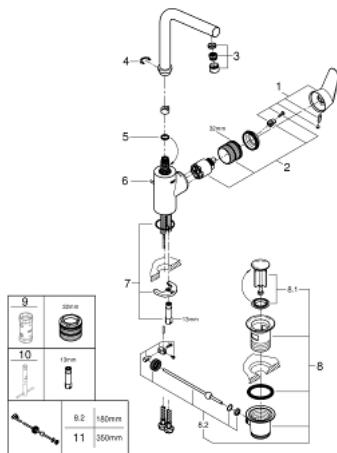

## 23 054 003 EURODISC COSMOPOLITAN SINGLE-LEVER BASIN MIXER 1/2" L-SIZE

### PRODUCT DESCRIPTION

- Colour: chrome
- single hole installation
- metal lever
- covered lever fixing
- GROHE SilkMove 35 mm ceramic cartridge
- adjustable flow rate limiter
- GROHE LongLife finish
- GROHE FastFixation Plus installation system
- mousseur
- swivel tubular spout with stop limiter
- adjustable swivel area 0° / 150° / 360°
- pop-up waste set 1 1/4"
- flexible connection hoses
- min. recommended pressure 1.0 bar
- optional temperature limiter ref. no. 46 375

### SPARE PARTS

- 1: Lever (Spare part-nr. 46750000)
- 2: Cartridge (Spare part-nr. 46374000)
- 3: Mousseur (Spare part-nr. 64186000)
- 4: Safety ring (Spare part-nr. 48420000)
- 5: Sealing washer (Spare part-nr. 0128500M)
- 6: Pop-up rod (Spare part-nr. 46739000)
- 7: Shank mounting kit (Spare part-nr. 46671000)
- 8: Waste set 1 1/4" (Spare part-nr. 28910000)
- 8.1: Plug (Spare part-nr. 07182000)
- 8.2: Eccentric rod (Spare part-nr. 07052000)
- 9: Socket spanner (Spare part-nr. 19332000)\*
- 10: Mounting wrench (Spare part-nr. 19017000)\*
- 11: Eccentric rod (Spare part-nr. 07341000)\*