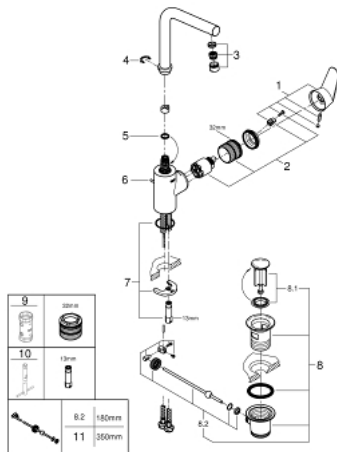

23 054 003 **EURODISC COSMOPOLITAN SINGLE-LEVER BASIN MIXER 1/2"**
L-SIZE

PRODUCT DESCRIPTION

- Tyc: Chrome
- single hole installation
- metal lever
- covered lever fixing
- GROHE SilkMove 35 mm ceramic cartridge
- adjustable flow rate limiter
- GROHE LongLife finish
- GROHE FastFixation Plus installation system
- mousseur
- swivel tubular spout with stop limiter
- adjustable swivel area 0° / 150° / 360°
- pop-up waste set 1 1/4"
- flexible connection hoses
- min. recommended pressure 1.0 bar
- optional temperature limiter ref. no. 46 375

23 054 003 **EURODISC COSMOPOLITAN SINGLE-LEVER BASIN MIXER 1/2"**
L-SIZE

SPARE PARTS

- 1: Lever (Spare part-nr. 46750000)
 - 2: Cartridge (Spare part-nr. 46374000)
 - 3: Mousseur (Spare part-nr. 64186000)
 - 4: Safety ring (Spare part-nr. 48420000)
 - 5: Sealing washer (Spare part-nr. 0128500M)
 - 6: Pop-up rod (Spare part-nr. 46739000)
 - 7: Shank mounting kit (Spare part-nr. 46671000)
 - 8: Waste set 1 1/4" (Spare part-nr. 28910000)
 - 8.1: Plug (Spare part-nr. 07182000)
 - 8.2: Eccentric rod (Spare part-nr. 07052000)
 - 9: Socket spanner (Spare part-nr. 19332000)*
 - 10: Mounting wrench (Spare part-nr. 19017000)*
 - 11: Eccentric rod (Spare part-nr. 07341000)*
- * Optional accessories