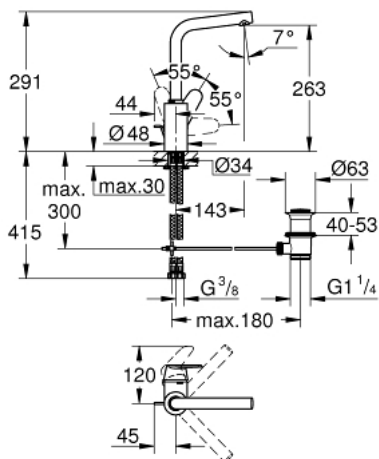

23 054 003 **EURODISC COSMOPOLITAN SINGLE-LEVER BASIN MIXER 1/2"**
L-SIZE

PRODUCT DESCRIPTION

- Tyc: Chrome
- single hole installation
- metal lever
- covered lever fixing
- GROHE SilkMove 35 mm ceramic cartridge
- adjustable flow rate limiter
- GROHE LongLife finish
- GROHE FastFixation Plus installation system
- mousseur
- swivel tubular spout with stop limiter
- adjustable swivel area 0° / 150° / 360°
- pop-up waste set 1 1/4"
- flexible connection hoses
- min. recommended pressure 1.0 bar
- optional temperature limiter ref. no. 46 375

23 054 003 **EURODISC COSMOPOLITAN SINGLE-LEVER BASIN MIXER 1/2"**
L-SIZE

SPARE PARTS

- 1: Lever (Spare part-nr. 46750000)
 - 2: Cartridge (Spare part-nr. 46374000)
 - 3: Mousseur (Spare part-nr. 64186000)
 - 4: Safety ring (Spare part-nr. 48420000)
 - 5: Sealing washer (Spare part-nr. 0128500M)
 - 6: Pop-up rod (Spare part-nr. 46739000)
 - 7: Shank mounting kit (Spare part-nr. 46671000)
 - 8: Waste set 1 1/4" (Spare part-nr. 28910000)
 - 8.1: Plug (Spare part-nr. 07182000)
 - 8.2: Eccentric rod (Spare part-nr. 07052000)
 - 9: Socket spanner (Spare part-nr. 19332000)*
 - 10: Mounting wrench (Spare part-nr. 19017000)*
 - 11: Eccentric rod (Spare part-nr. 07341000)*
- * Optional accessories