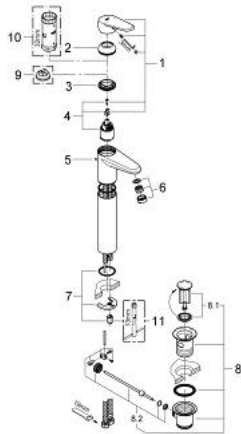

23 055 002 **EURODISC COSMOPOLITAN SINGLE-LEVER BASIN MIXER 1/2" XL-SIZE**

PRODUCT DESCRIPTION

- Colour: chrome
- single hole installation
- metal lever
- for free-standing basins
- GROHE SilkMove 35 mm ceramic cartridge
- adjustable flow rate limiter
- adjustable minimum flow rate 2.5 l/min
- GROHE LongLife finish
- GROHE FastFixation installation system with centering support
- mousseur
- pop-up waste set 1 1/4"
- flexible connection hoses
- optional temperature limiter ref. no. 46 375
- noise classification I in accordance with DIN 4109

23 055 002 EURODISC COSMOPOLITAN SINGLE-LEVER BASIN MIXER 1/2" XL-SIZE

SPARE PARTS

- 1: Lever (Spare part-nr. 46738000)
 - 2: Cap (Spare part-nr. 46492000)
 - 3: Screw coupling (Spare part-nr. 46460000)
 - 4: Cartridge (Spare part-nr. 46374000)
 - 5: Pop-up rod (Spare part-nr. 46739000)
 - 6: Mousseur (Spare part-nr. 13929000)
 - 7: Shank mounting kit (Spare part-nr. 46645000)
 - 8: Waste set 1 1/4" (Spare part-nr. 28910000)
 - 8.1: Plug (Spare part-nr. 07182000)
 - 8.2: Eccentric rod (Spare part-nr. 07052000)
 - 9: Temperature limiter (Spare part-nr. 46375000)*
 - 10: Socket spanner (Spare part-nr. 19332000)*
- * Optional accessories