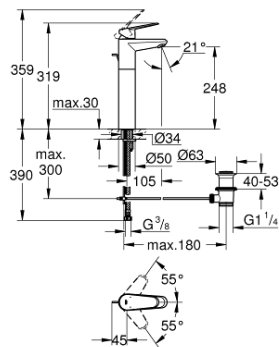

23 055 002 **EURODISC COSMOPOLITAN SINGLE-LEVER BASIN MIXER 1/2" XL-SIZE**

PRODUCT DESCRIPTION

- Colour: chrome
- single hole installation
- metal lever
- for free-standing basins
- GROHE SilkMove 35 mm ceramic cartridge
- adjustable flow rate limiter
- adjustable minimum flow rate 2.5 l/min
- GROHE LongLife finish
- GROHE FastFixation installation system with centering support
- mousseur
- pop-up waste set 1 1/4"
- flexible connection hoses
- optional temperature limiter ref. no. 46 375
- noise classification I in accordance with DIN 4109

23 055 002 EURODISC COSMOPOLITAN SINGLE-LEVER BASIN MIXER 1/2" XL-SIZE

SPARE PARTS

- 1: Lever (Spare part-nr. 46738000)
 - 2: Cap (Spare part-nr. 46492000)
 - 3: Screw coupling (Spare part-nr. 46460000)
 - 4: Cartridge (Spare part-nr. 46374000)
 - 5: Pop-up rod (Spare part-nr. 46739000)
 - 6: Mousseur (Spare part-nr. 13929000)
 - 7: Shank mounting kit (Spare part-nr. 46645000)
 - 8: Waste set 1 1/4" (Spare part-nr. 28910000)
 - 8.1: Plug (Spare part-nr. 07182000)
 - 8.2: Eccentric rod (Spare part-nr. 07052000)
 - 9: Temperature limiter (Spare part-nr. 46375000)*
 - 10: Socket spanner (Spare part-nr. 19332000)*
- * Optional accessories