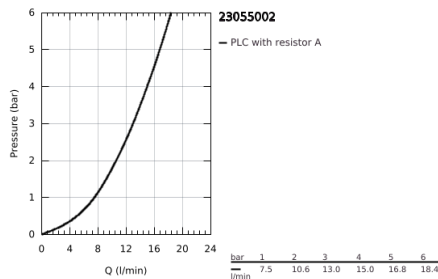

23 055 002 **EURODISC COSMOPOLITAN SINGLE-LEVER BASIN MIXER 1/2" XL-SIZE**

PRODUCT DESCRIPTION

- Colour: chrome
- single hole installation
- metal lever
- for free-standing basins
- GROHE SilkMove 35 mm ceramic cartridge
- adjustable flow rate limiter
- adjustable minimum flow rate 2.5 l/min
- GROHE LongLife finish
- GROHE FastFixation installation system with centering support
- mousseur
- pop-up waste set 1 1/4"
- flexible connection hoses
- optional temperature limiter ref. no. 46 375
- noise classification I in accordance with DIN 4109

23 055 002 EURODISC COSMOPOLITAN SINGLE-LEVER BASIN MIXER 1/2" XL-SIZE

SPARE PARTS

- 1: Lever (Spare part-nr. 46738000)
 - 2: Cap (Spare part-nr. 46492000)
 - 3: Screw coupling (Spare part-nr. 46460000)
 - 4: Cartridge (Spare part-nr. 46374000)
 - 5: Pop-up rod (Spare part-nr. 46739000)
 - 6: Mousseur (Spare part-nr. 13929000)
 - 7: Shank mounting kit (Spare part-nr. 46645000)
 - 8: Waste set 1 1/4" (Spare part-nr. 28910000)
 - 8.1: Plug (Spare part-nr. 07182000)
 - 8.2: Eccentric rod (Spare part-nr. 07052000)
 - 9: Temperature limiter (Spare part-nr. 46375000)*
 - 10: Socket spanner (Spare part-nr. 19332000)*
- * Optional accessories