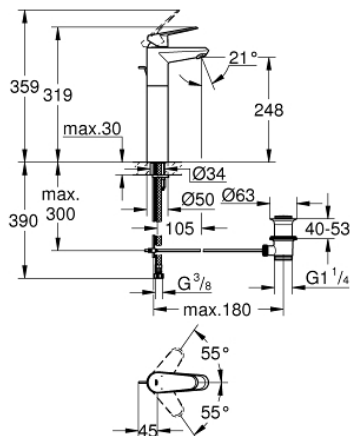

23 055 002 EURODISC COSMOPOLITAN SINGLE-LEVER BASIN MIXER 1/2" XL-SIZE

PRODUCT DESCRIPTION

- Tyc: Chrome
- single hole installation
- metal lever
- for free-standing basins
- GROHE SilkMove 35 mm ceramic cartridge
- adjustable flow rate limiter
- adjustable minimum flow rate 2.5 l/min
- GROHE LongLife finish
- GROHE FastFixation installation system with centering support
- mousseur
- pop-up waste set 1 1/4"
- flexible connection hoses
- optional temperature limiter ref. no. 46 375
- noise classification I in accordance with DIN 4109

23 055 002 **EURODISC COSMOPOLITAN SINGLE-LEVER BASIN MIXER 1/2"**
XL-SIZE

SPARE PARTS

- 1: Lever (Spare part-nr. 46738000)
- 2: Cap (Spare part-nr. 46492000)
- 3: Screw coupling (Spare part-nr. 46460000)
- 4: Cartridge (Spare part-nr. 46374000)
- 5: Pop-up rod (Spare part-nr. 46739000)
- 6: Mousseur (Spare part-nr. 13929000)
- 7: Shank mounting kit (Spare part-nr. 46645000)
- 8: Waste set 1 1/4" (Spare part-nr. 28910000)
- 8.1: Plug (Spare part-nr. 07182000)
- 8.2: Eccentric rod (Spare part-nr. 07052000)
- 9: Temperature limiter (Spare part-nr. 46375000)*
- 10: Socket spanner (Spare part-nr. 19332000)*