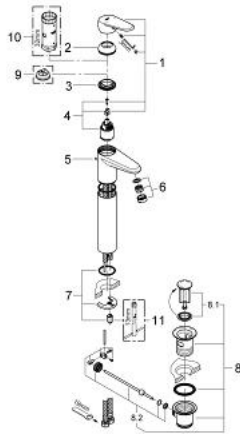

23 055 002 EURODISC COSMOPOLITAN SINGLE-LEVER BASIN MIXER 1/2" XL-SIZE

PRODUCT DESCRIPTION

- Tyc: Chrome
- single hole installation
- metal lever
- for free-standing basins
- GROHE SilkMove 35 mm ceramic cartridge
- adjustable flow rate limiter
- adjustable minimum flow rate 2.5 l/min
- GROHE LongLife finish
- GROHE FastFixation installation system with centering support
- mousseur
- pop-up waste set 1 1/4"
- flexible connection hoses
- optional temperature limiter ref. no. 46 375
- noise classification I in accordance with DIN 4109

23 055 002 **EURODISC COSMOPOLITAN SINGLE-LEVER BASIN MIXER 1/2"**
XL-SIZE

SPARE PARTS

- 1: Lever (Spare part-nr. 46738000)
- 2: Cap (Spare part-nr. 46492000)
- 3: Screw coupling (Spare part-nr. 46460000)
- 4: Cartridge (Spare part-nr. 46374000)
- 5: Pop-up rod (Spare part-nr. 46739000)
- 6: Mousseur (Spare part-nr. 13929000)
- 7: Shank mounting kit (Spare part-nr. 46645000)
- 8: Waste set 1 1/4" (Spare part-nr. 28910000)
- 8.1: Plug (Spare part-nr. 07182000)
- 8.2: Eccentric rod (Spare part-nr. 07052000)
- 9: Temperature limiter (Spare part-nr. 46375000)*
- 10: Socket spanner (Spare part-nr. 19332000)*