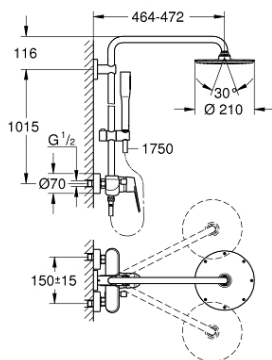

### PRODUCT DESCRIPTION

- Colour: chrome
- consisting of:
  - horizontal swivable 450 mm shower arm
  - exposed single-lever shower mixer with diverter
  - allows change between:
    - Rainshower Cosmopolitan 210 metal head shower (28 368 000)
    - spray pattern: Rain
    - maximum flow rate (at 3 bar): 16 l/min
  - with ball joint
  - rotation angle  $\pm 15^\circ$
  - hand shower Euphoria Cosmopolitan Stick (27 400)
  - spray pattern: Rain
  - maximum flow rate (at 3 bar): 8.5 l/min
  - adjustable in height with gliding element
  - shower hose Silverflex 1750 mm 1/2" x 1/2" (28 388)
  - maximum flow rate (at 3 bar): 16 l/min
  - GROHE SilkMove 46 mm ceramic cartridge
  - GROHE DreamSpray - perfect spray pattern
  - GROHE LongLife finish
  - GROHE SpeedClean - effortless limescale removal
  - Inner WaterGuide - inner insulation for surface protection
  - TwistStop - to prevent hose from twisting
  - suitable for instantaneous heaters from 18 kW/h
  - minimum flow rate 5 l/min

### SPARE PARTS

- 1: Lever (Spare part-nr. 46743000)
  - 2: Cap (Spare part-nr. 46427000)
  - 3: Cartridge (Spare part-nr. 46048000)
  - 4: Diverter knob (Spare part-nr. 64309000)
  - 5: Diverter (Spare part-nr. 48178000)
  - 6: Non-return valve (Spare part-nr. 08565000)
  - 7: Screw connection 1/2" (Spare part-nr. 45044000)
  - 8: S-union (Spare part-nr. 12662000)
  - 9: Glide element (Spare part-nr. 12140000)
  - 10: Dirt strainer (Spare part-nr. 0700200M)
  - 11: Spare part set (Spare part-nr. 45933000)
  - 12: Shower rail holder (Spare part-nr. 48279000)
  - 13: Compensation disc (Spare part-nr. 27180000)\*
  - 14: Shower system pipe for retrofitting (Spare part-nr. 48053000)\*
  - 15: Shower system pipe for retrofitting (Spare part-nr. 48054000)\*
  - 16: Special spanner (Spare part-nr. 19377000)\*
  - 17: Temperature limiter (Spare part-nr. 46308000)\*
  - 18: Shower arm for shower systems (Spare part-nr. 14047000)\*
- \* Optional accessories