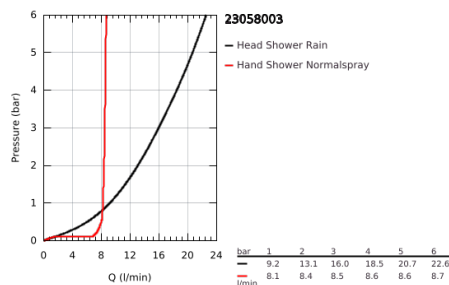

## 23 058 003 EUPHORIA EURODISC COSMOPOLITAN SYSTEM 210 SHOWER SYSTEM WITH SINGLE LEVER MIXER FOR WALL MOUNTING

### PRODUCT DESCRIPTION

- Colour: chrome
- consisting of:
  - horizontal swivable 450 mm shower arm
  - exposed single-lever shower mixer with diverter
  - allows change between:
    - Rainshower Cosmopolitan 210 metal head shower (28 368 000)
    - spray pattern: Rain
    - maximum flow rate (at 3 bar): 16 l/min
  - with ball joint
  - rotation angle  $\pm 15^\circ$
  - hand shower Euphoria Cosmopolitan Stick (27 400)
  - spray pattern: Rain
  - maximum flow rate (at 3 bar): 8.5 l/min
  - adjustable in height with gliding element
  - shower hose Silverflex 1750 mm 1/2" x 1/2" (28 388)
  - maximum flow rate (at 3 bar): 16 l/min
  - GROHE SilkMove 46 mm ceramic cartridge
  - GROHE DreamSpray - perfect spray pattern
  - GROHE LongLife finish
  - GROHE SpeedClean - effortless limescale removal
  - Inner WaterGuide - inner insulation for surface protection
  - TwistStop - to prevent hose from twisting
  - suitable for instantaneous heaters from 18 kW/h
  - minimum flow rate 5 l/min