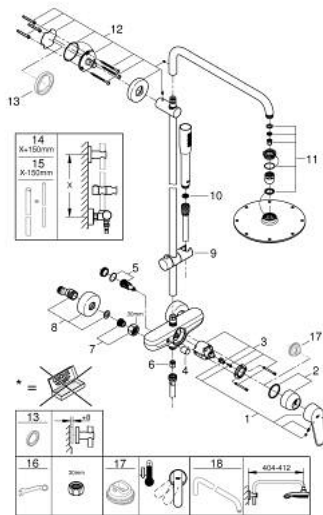

### PRODUCT DESCRIPTION

- Colour: chrome
- consisting of:
  - horizontal swivable 450 mm shower arm
  - exposed single-lever shower mixer with diverter
  - allows change between:
    - Rainshower Cosmopolitan 210 metal head shower (28 368 000)
    - spray pattern: Rain
    - maximum flow rate (at 3 bar): 16 l/min
  - with ball joint
  - rotation angle  $\pm 15^\circ$
  - hand shower Euphoria Cosmopolitan Stick (27 400)
  - spray pattern: Rain
  - maximum flow rate (at 3 bar): 8.5 l/min
  - adjustable in height with gliding element
  - shower hose Silverflex 1750 mm 1/2" x 1/2" (28 388)
  - maximum flow rate (at 3 bar): 16 l/min
  - GROHE SilkMove 46 mm ceramic cartridge
  - GROHE DreamSpray - perfect spray pattern
  - GROHE LongLife finish
  - GROHE SpeedClean - effortless limescale removal
  - Inner WaterGuide - inner insulation for surface protection
  - TwistStop - to prevent hose from twisting
  - suitable for instantaneous heaters from 18 kW/h
  - minimum flow rate 5 l/min

### SPARE PARTS

- 1: Lever (Spare part-nr. 46743000)
  - 2: Cap (Spare part-nr. 46427000)
  - 3: Cartridge (Spare part-nr. 46048000)
  - 4: Diverter knob (Spare part-nr. 64309000)
  - 5: Diverter (Spare part-nr. 48178000)
  - 6: Non-return valve (Spare part-nr. 08565000)
  - 7: Screw connection 1/2" (Spare part-nr. 45044000)
  - 8: S-union (Spare part-nr. 12662000)
  - 9: Glide element (Spare part-nr. 12140000)
  - 10: Dirt strainer (Spare part-nr. 0700200M)
  - 11: Spare part set (Spare part-nr. 45933000)
  - 12: Shower rail holder (Spare part-nr. 48279000)
  - 13: Compensation disc (Spare part-nr. 27180000)\*
  - 14: Shower system pipe for retrofitting (Spare part-nr. 48053000)\*
  - 15: Shower system pipe for retrofitting (Spare part-nr. 48054000)\*
  - 16: Special spanner (Spare part-nr. 19377000)\*
  - 17: Temperature limiter (Spare part-nr. 46308000)\*
  - 18: Shower arm for shower systems (Spare part-nr. 14047000)\*
- \* Optional accessories