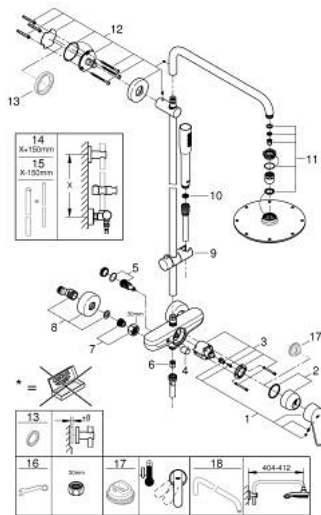

23 058 003 EUPHORIA EURODISC COSMOPOLITAN SYSTEM 210 SHOWER SYSTEM WITH SINGLE LEVER MIXER FOR WALL MOUNTING

SPARE PARTS

1. 1: Lever (Spare part-nr. 46743000)
   - 2: Cap (Spare part-nr. 46427000)
   - 3: Cartridge (Spare part-nr. 46048000)
   - 4: Diverter knob (Spare part-nr. 64309000)
   - 5: Diverter (Spare part-nr. 48178000)
   - 6: Non-return valve (Spare part-nr. 08565000)
   - 7: Screw connection 1/2" (Spare part-nr. 45044000)
   - 8: S-union (Spare part-nr. 12662000)
   - 9: Glide element (Spare part-nr. 12140000)
   - 10: Dirt strainer (Spare part-nr. 0700200M)
   - 11: Spare part set (Spare part-nr. 45933000)
   - 12: Shower rail holder (Spare part-nr. 48279000)
   - 13: Compensation disc (Spare part-nr. 27180000)*
   - 14: Shower system pipe for retrofitting (Spare part-nr. 48053000)*
   - 15: Shower system pipe for retrofitting (Spare part-nr. 48054000)*
   - 16: Special spanner (Spare part-nr. 19377000)*
   - 17: Temperature limiter (Spare part-nr. 46308000)*
   - 18: Shower arm for shower systems (Spare part-nr. 14047000)*
2. Optional accessories