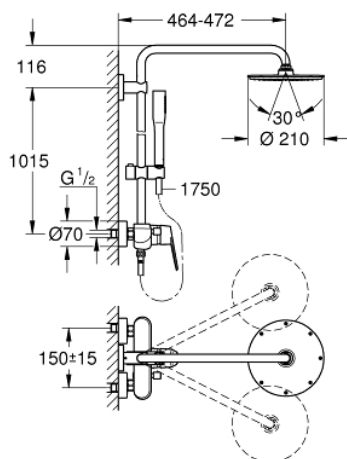

23 058 003 EUPHORIA EURODISC COSMOPOLITAN SYSTEM 210 SHOWER SYSTEM WITH SINGLE LEVER MIXER FOR WALL MOUNTING

PRODUCT DESCRIPTION

- Tyc: Chrome
- consisting of:
 - horizontal swivable 450 mm shower arm
 - exposed single-lever shower mixer with diverter
 - allows change between:
 - Rainshower Cosmopolitan 210 metal head shower (28 368 000)
 - spray pattern: Rain
 - maximum flow rate (at 3 bar): 16 l/min
 - with ball joint
 - rotation angle $\pm 15^\circ$
 - hand shower Euphoria Cosmopolitan Stick (27 400)
 - spray pattern: Rain
 - maximum flow rate (at 3 bar): 8.5 l/min
 - adjustable in height with gliding element
 - shower hose Silverflex 1750 mm 1/2" x 1/2" (28 388)
 - maximum flow rate (at 3 bar): 16 l/min
 - GROHE SilkMove 46 mm ceramic cartridge
 - GROHE DreamSpray - perfect spray pattern
 - GROHE LongLife finish
 - GROHE SpeedClean - effortless limescale removal
 - Inner WaterGuide - inner insulation for surface protection
 - TwistStop - to prevent hose from twisting
 - suitable for instantaneous heaters from 18 kW/h
 - minimum flow rate 5 l/min