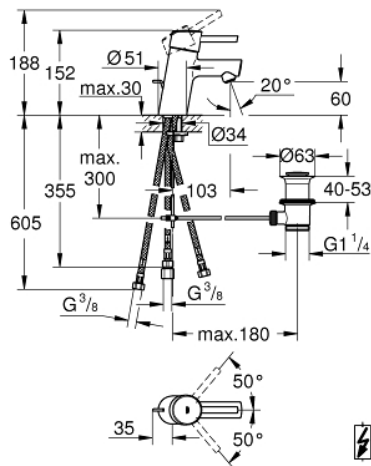

23 060 001 **CONCETTO BASIN MIXER 1/2"**  
**S-SIZE**

**PRODUCT DESCRIPTION**

- Colour: chrome
- single hole installation
- metal lever
- GROHE SilkMove 35 mm ceramic cartridge
- adjustable flow rate limiter
- GROHE LongLife finish
- GROHE FastFixation installation system with centering support
- flow straightener
- pop-up waste set 1 1/4"
- flexible connection hoses
- for open water heater
- optional temperature limiter ref. no. 46 375
- noise classification I in accordance with DIN 4109

23 060 001 **CONCETTO BASIN MIXER 1/2"**  
**S-SIZE**

**SPARE PARTS**

- 1: Lever (Spare part-nr. 46755000)
  - 2: Screw coupling (Spare part-nr. 46460000)
  - 3: Cartridge (Spare part-nr. 46558000)
  - 4: Pop-up rod (Spare part-nr. 46739000)
  - 5: Flow straightener (Spare part-nr. 07757000)
  - 6: Shank mounting kit (Spare part-nr. 46671000)
  - 7: Waste set 1 1/4" (Spare part-nr. 28910000)
  - 7.1: Plug (Spare part-nr. 07182000)
  - 7.2: Eccentric rod (Spare part-nr. 07052000)
  - 8: Temperature limiter (Spare part-nr. 46375000)\*
  - 9: Socket spanner (Spare part-nr. 19332000)\*
  - 10: Mounting wrench (Spare part-nr. 19017000)\*
- \* Optional accessories