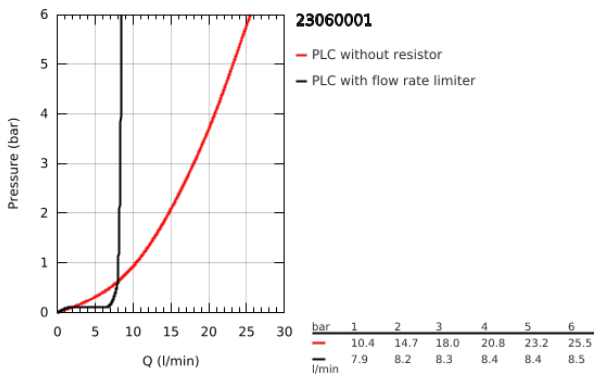

23 060 001 **CONCETTO BASIN MIXER 1/2"**  
**S-SIZE**

**PRODUCT DESCRIPTION**

- Colour: chrome
- single hole installation
- metal lever
- GROHE SilkMove 35 mm ceramic cartridge
- adjustable flow rate limiter
- GROHE LongLife finish
- GROHE FastFixation installation system with centering support
- flow straightener
- pop-up waste set 1 1/4"
- flexible connection hoses
- for open water heater
- optional temperature limiter ref. no. 46 375
- noise classification I in accordance with DIN 4109

23 060 001 **CONCETTO BASIN MIXER 1/2"**  
**S-SIZE**

**SPARE PARTS**

- 1: Lever (Spare part-nr. 46755000)
  - 2: Screw coupling (Spare part-nr. 46460000)
  - 3: Cartridge (Spare part-nr. 46558000)
  - 4: Pop-up rod (Spare part-nr. 46739000)
  - 5: Flow straightener (Spare part-nr. 07757000)
  - 6: Shank mounting kit (Spare part-nr. 46671000)
  - 7: Waste set 1 1/4" (Spare part-nr. 28910000)
  - 7.1: Plug (Spare part-nr. 07182000)
  - 7.2: Eccentric rod (Spare part-nr. 07052000)
  - 8: Temperature limiter (Spare part-nr. 46375000)\*
  - 9: Socket spanner (Spare part-nr. 19332000)\*
  - 10: Mounting wrench (Spare part-nr. 19017000)\*
- \* Optional accessories