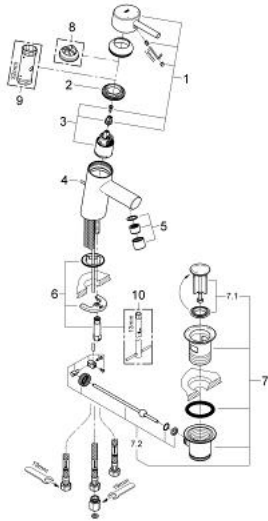

23 060 001 **CONCETTO BASIN MIXER 1/2"**  
**S-SIZE**

**PRODUCT DESCRIPTION**

- Colour: chrome
- single hole installation
- metal lever
- GROHE SilkMove 35 mm ceramic cartridge
- adjustable flow rate limiter
- GROHE LongLife finish
- GROHE FastFixation installation system with centering support
- flow straightener
- pop-up waste set 1 1/4"
- flexible connection hoses
- for open water heater
- optional temperature limiter ref. no. 46 375
- noise classification I in accordance with DIN 4109

23 060 001 **CONCETTO BASIN MIXER 1/2"**  
**S-SIZE**

**SPARE PARTS**

- 1: Lever (Spare part-nr. 46755000)
  - 2: Screw coupling (Spare part-nr. 46460000)
  - 3: Cartridge (Spare part-nr. 46558000)
  - 4: Pop-up rod (Spare part-nr. 46739000)
  - 5: Flow straightener (Spare part-nr. 07757000)
  - 6: Shank mounting kit (Spare part-nr. 46671000)
  - 7: Waste set 1 1/4" (Spare part-nr. 28910000)
  - 7.1: Plug (Spare part-nr. 07182000)
  - 7.2: Eccentric rod (Spare part-nr. 07052000)
  - 8: Temperature limiter (Spare part-nr. 46375000)\*
  - 9: Socket spanner (Spare part-nr. 19332000)\*
  - 10: Mounting wrench (Spare part-nr. 19017000)\*
- \* Optional accessories