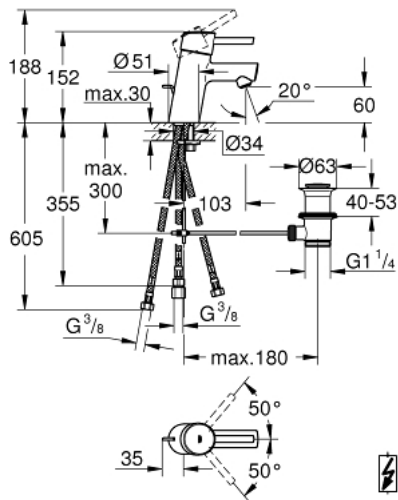

23 060 001 **CONCETTO BASIN MIXER 1/2"**  
**S-SIZE**

**PRODUCT DESCRIPTION**

- Tyc: Chrome
- single hole installation
- metal lever
- GROHE SilkMove 35 mm ceramic cartridge
- adjustable flow rate limiter
- GROHE LongLife finish
- GROHE FastFixation installation system with centering support
- flow straightener
- pop-up waste set 1 1/4"
- flexible connection hoses
- for open water heater
- optional temperature limiter ref. no. 46 375
- noise classification I in accordance with DIN 4109

23 060 001 **CONCETTO BASIN MIXER 1/2"**  
**S-SIZE**

**SPARE PARTS**

- 1: Lever (Spare part-nr. 46755000)
- 2: Screw coupling (Spare part-nr. 46460000)
- 3: Cartridge (Spare part-nr. 46558000)
- 4: Pop-up rod (Spare part-nr. 46739000)
- 5: Flow straightener (Spare part-nr. 07757000)
- 6: Shank mounting kit (Spare part-nr. 46671000)
- 7: Waste set 1 1/4" (Spare part-nr. 28910000)
- 7.1: Plug (Spare part-nr. 07182000)
- 7.2: Eccentric rod (Spare part-nr. 07052000)
- 8: Temperature limiter (Spare part-nr. 46375000)\*
- 9: Socket spanner (Spare part-nr. 19332000)\*
- 10: Mounting wrench (Spare part-nr. 19017000)\*