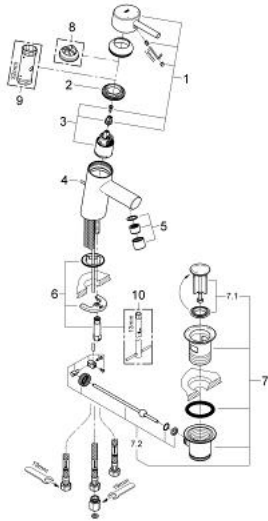

23 060 001 **CONCETTO BASIN MIXER 1/2"**  
**S-SIZE**

**PRODUCT DESCRIPTION**

- Tyc: Chrome
- single hole installation
- metal lever
- GROHE SilkMove 35 mm ceramic cartridge
- adjustable flow rate limiter
- GROHE LongLife finish
- GROHE FastFixation installation system with centering support
- flow straightener
- pop-up waste set 1 1/4"
- flexible connection hoses
- for open water heater
- optional temperature limiter ref. no. 46 375
- noise classification I in accordance with DIN 4109

23 060 001 **CONCETTO BASIN MIXER 1/2"**  
**S-SIZE**

**SPARE PARTS**

- 1: Lever (Spare part-nr. 46755000)
- 2: Screw coupling (Spare part-nr. 46460000)
- 3: Cartridge (Spare part-nr. 46558000)
- 4: Pop-up rod (Spare part-nr. 46739000)
- 5: Flow straightener (Spare part-nr. 07757000)
- 6: Shank mounting kit (Spare part-nr. 46671000)
- 7: Waste set 1 1/4" (Spare part-nr. 28910000)
- 7.1: Plug (Spare part-nr. 07182000)
- 7.2: Eccentric rod (Spare part-nr. 07052000)
- 8: Temperature limiter (Spare part-nr. 46375000)\*
- 9: Socket spanner (Spare part-nr. 19332000)\*
- 10: Mounting wrench (Spare part-nr. 19017000)\*