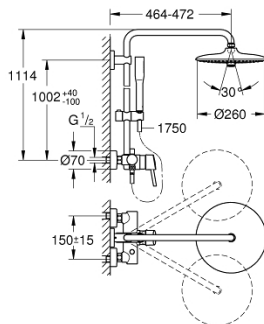

23 061 003 EUPHORIA SYSTEM 260 SHOWER SYSTEM WITH SINGLE LEVER MIXER FOR WALL MOUNTING

PRODUCT DESCRIPTION

- Colour: chrome
- consisting of:
 - horizontal swivable 450 mm shower arm
 - exposed single-lever shower mixer with diverter
 - allows change between:
 - head shower Euphoria 260 (26 457)
 - spray patterns: Rain, SmartRain, Jet
 - maximum flow rate (at 3 bar): 8.5 l/min
 - with ball joint
 - rotation angle $\pm 15^\circ$
 - hand shower Euphoria Cosmopolitan Stick (27 400)
 - spray pattern: Rain
 - maximum flow rate (at 3 bar): 8.5 l/min
 - adjustable in height with gliding element
 - shower hose Silverflex 1750 mm 1/2" x 1/2" (28 388)
 - GROHE SilkMove 46 mm ceramic cartridge
 - GROHE DreamSpray - perfect spray pattern
 - GROHE LongLife finish
 - GROHE EcoJoy - less water, perfect flow
- Flexible Installation - 1 adjustable bracket for existing drill holes
- Inner WaterGuide - inner insulation for surface protection
- GROHE SpeedClean - effortless limescale removal
- TwistStop - to prevent hose from twisting
- suitable for instantaneous heaters from 18 kW/h
- minimum flow rate 7 l/min
- min. recommended pressure 1.0 bar
- professional exclusive