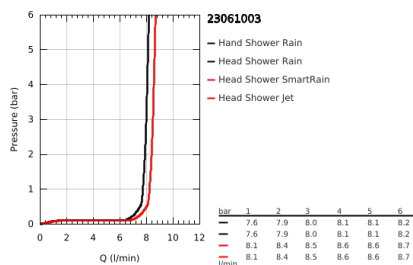

23 061 003 EUPHORIA SYSTEM 260 SHOWER SYSTEM WITH SINGLE LEVER MIXER FOR WALL MOUNTING

PRODUCT DESCRIPTION

- Colour: chrome
- consisting of:
 - horizontal swivable 450 mm shower arm
 - exposed single-lever shower mixer with diverter
 - allows change between:
 - head shower Euphoria 260 (26 457)
 - spray patterns: Rain, SmartRain, Jet
 - maximum flow rate (at 3 bar): 8.5 l/min
 - with ball joint
 - rotation angle $\pm 15^\circ$
 - hand shower Euphoria Cosmopolitan Stick (27 400)
 - spray pattern: Rain
 - maximum flow rate (at 3 bar): 8.5 l/min
 - adjustable in height with gliding element
 - shower hose Silverflex 1750 mm 1/2" x 1/2" (28 388)
 - GROHE SilkMove 46 mm ceramic cartridge
 - GROHE DreamSpray - perfect spray pattern
 - GROHE LongLife finish
 - GROHE EcoJoy - less water, perfect flow
- Flexible Installation - 1 adjustable bracket for existing drill holes
- Inner WaterGuide - inner insulation for surface protection
- GROHE SpeedClean - effortless limescale removal
- TwistStop - to prevent hose from twisting
- suitable for instantaneous heaters from 18 kW/h
- minimum flow rate 7 l/min
- min. recommended pressure 1.0 bar
- professional exclusive