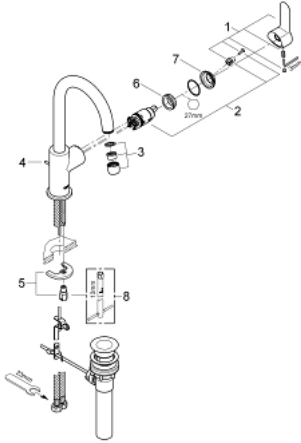

23 093 000 **BAUEDGE SINGLE-LEVER BASIN MIXER 1/2" L-SIZE**

PRODUCT DESCRIPTION

- Colour: chrome
- single hole installation
- metal lever
- GROHE SmoothControl 28 mm ceramic cartridge
- GROHE LongLife finish
- swivel tubular spout
- mousseur
- pop-up waste set 1"
- flexible connection hoses
- rapid installation system

23 093 000 **BAUEDGE SINGLE-LEVER BASIN MIXER 1/2" L-SIZE**

SPARE PARTS

- 1: Lever (Spare part-nr. 46812000)
 - 2: Cartridge (Spare part-nr. 46580000)
 - 3: Mousseur (Spare part-nr. 13928000)
 - 4: Pop-up rod (Spare part-nr. 10769000)
 - 5: Shank mounting kit (Spare part-nr. 46249000)
 - 6: retaining ring (Spare part-nr. 07419000)
 - 7: Cap (Spare part-nr. 46581000)
 - 8: Mounting wrench (Spare part-nr. 19017000)*
- * Optional accessories