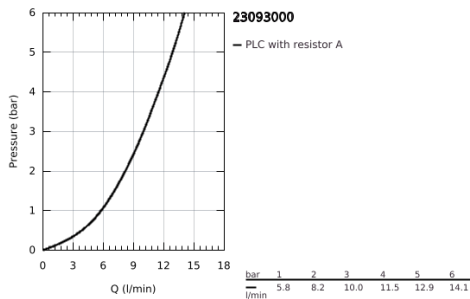

23 093 000 **BAUEDGE SINGLE-LEVER BASIN MIXER 1/2" L-SIZE**

PRODUCT DESCRIPTION

- Colour: chrome
- single hole installation
- metal lever
- GROHE SmoothControl 28 mm ceramic cartridge
- GROHE LongLife finish
- swivel tubular spout
- mousseur
- pop-up waste set 1"
- flexible connection hoses
- rapid installation system

23 093 000 **BAUEDGE SINGLE-LEVER BASIN MIXER 1/2" L-SIZE**

SPARE PARTS

- 1: Lever (Spare part-nr. 46812000)
 - 2: Cartridge (Spare part-nr. 46580000)
 - 3: Mousseur (Spare part-nr. 13928000)
 - 4: Pop-up rod (Spare part-nr. 10769000)
 - 5: Shank mounting kit (Spare part-nr. 46249000)
 - 6: retaining ring (Spare part-nr. 07419000)
 - 7: Cap (Spare part-nr. 46581000)
 - 8: Mounting wrench (Spare part-nr. 19017000)*
- * Optional accessories