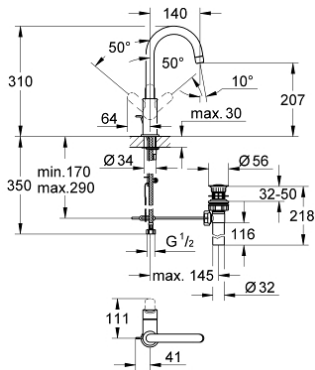

23 093 000 **BAUEDGE SINGLE-LEVER BASIN MIXER 1/2" L-SIZE**

PRODUCT DESCRIPTION

- Colour: chrome
- single hole installation
- metal lever
- GROHE SmoothControl 28 mm ceramic cartridge
- GROHE LongLife finish
- swivel tubular spout
- mousseur
- pop-up waste set 1"
- flexible connection hoses
- rapid installation system

23 093 000 **BAUEDGE SINGLE-LEVER BASIN MIXER 1/2" L-SIZE**

SPARE PARTS

- 1: Lever (Spare part-nr. 46812000)
 - 2: Cartridge (Spare part-nr. 46580000)
 - 3: Mousseur (Spare part-nr. 13928000)
 - 4: Pop-up rod (Spare part-nr. 10769000)
 - 5: Shank mounting kit (Spare part-nr. 46249000)
 - 6: retaining ring (Spare part-nr. 07419000)
 - 7: Cap (Spare part-nr. 46581000)
 - 8: Mounting wrench (Spare part-nr. 19017000)*
- * Optional accessories