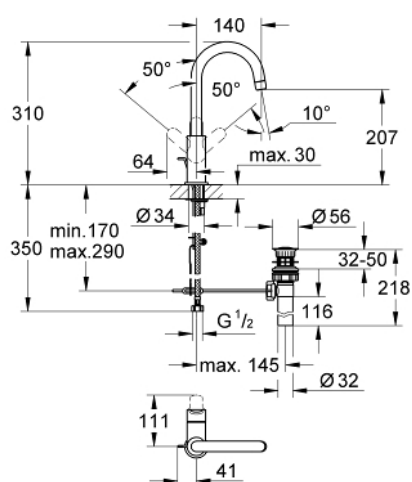

23 093 000 **BAUEDGE SINGLE-LEVER BASIN MIXER 1/2"**
L-SIZE

PRODUCT DESCRIPTION

- Tyc: Chrome
- single hole installation
- metal lever
- GROHE SmoothControl 28 mm ceramic cartridge
- GROHE LongLife finish
- swivel tubular spout
- mousseur
- pop-up waste set 1"
- flexible connection hoses
- rapid installation system

23 093 000 **BAUEDGE SINGLE-LEVER BASIN MIXER 1/2"**
L-SIZE

SPARE PARTS

- 1: Lever (Spare part-nr. 46812000)
 - 2: Cartridge (Spare part-nr. 46580000)
 - 3: Mousseur (Spare part-nr. 13928000)
 - 4: Pop-up rod (Spare part-nr. 10769000)
 - 5: Shank mounting kit (Spare part-nr. 46249000)
 - 6: Fitting ring (Spare part-nr. 07419000)
 - 7: Cap (Spare part-nr. 46581000)
 - 8: Mounting wrench (Spare part-nr. 19017000)*
- * Optional accessories