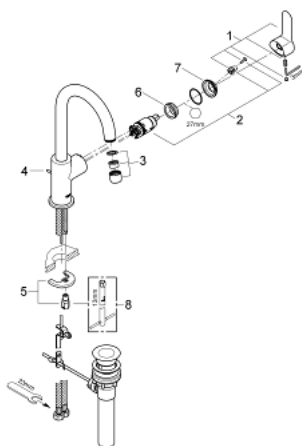

23 093 000 **BAUEDGE SINGLE-LEVER BASIN MIXER 1/2"**
L-SIZE

PRODUCT DESCRIPTION

- Tyc: Chrome
- single hole installation
- metal lever
- GROHE SmoothControl 28 mm ceramic cartridge
- GROHE LongLife finish
- swivel tubular spout
- mousseur
- pop-up waste set 1"
- flexible connection hoses
- rapid installation system

23 093 000 **BAUEDGE SINGLE-LEVER BASIN MIXER 1/2"**
L-SIZE

SPARE PARTS

- 1: Lever (Spare part-nr. 46812000)
 - 2: Cartridge (Spare part-nr. 46580000)
 - 3: Mousseur (Spare part-nr. 13928000)
 - 4: Pop-up rod (Spare part-nr. 10769000)
 - 5: Shank mounting kit (Spare part-nr. 46249000)
 - 6: Fitting ring (Spare part-nr. 07419000)
 - 7: Cap (Spare part-nr. 46581000)
 - 8: Mounting wrench (Spare part-nr. 19017000)*
- * Optional accessories