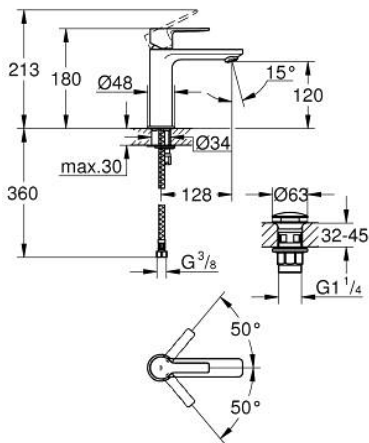

23 106 001 LINEARE BASIN MIXER 1/2"  
S-SIZE

**PRODUCT DESCRIPTION**

- Colour: chrome
- single hole installation
- metal lever
- GROHE SilkMove 28 mm ceramic cartridge
- with temperature limiter
- GROHE LongLife finish
- GROHE EcoJoy - less water, perfect flow
- maximum flow rate (at 3 bar): 5 l/min
- SpeedClean mousseur
- GROHE FastFixation Plus installation system
- smooth body with push-open waste set 1 1/4"
- flexible connection hoses

23 106 001 LINEARE BASIN MIXER 1/2"  
S-SIZE

**SPARE PARTS**

- 1: Lever (Spare part-nr. 46980000)
  - 2: Cap (Spare part-nr. 46581000)
  - 3: retaining ring (Spare part-nr. 07419000)
  - 4: Cartridge (Spare part-nr. 46580000)
  - 5: Mousseur (Spare part-nr. 48159000)
  - 6: Shank mounting kit (Spare part-nr. 46645000)
  - 7: Waste set with push-open plug (Spare part-nr. 65807000)
  - 8: Mounting wrench (Spare part-nr. 19017000)\*
- \* Optional accessories