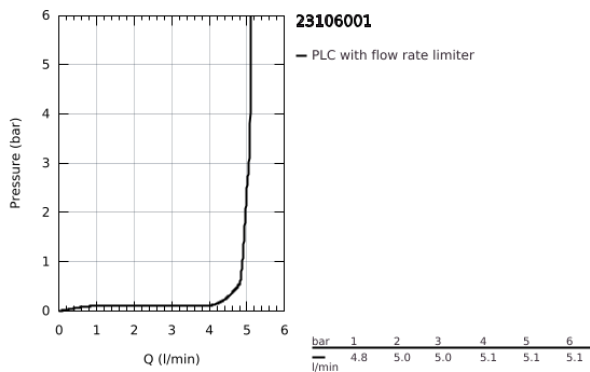

23 106 001 LINEARE BASIN MIXER 1/2"  
S-SIZE

**PRODUCT DESCRIPTION**

- Colour: chrome
- single hole installation
- metal lever
- GROHE SilkMove 28 mm ceramic cartridge
- with temperature limiter
- GROHE LongLife finish
- GROHE EcoJoy - less water, perfect flow
- maximum flow rate (at 3 bar): 5 l/min
- SpeedClean mousseur
- GROHE FastFixation Plus installation system
- smooth body with push-open waste set 1 1/4"
- flexible connection hoses

23 106 001 LINEARE BASIN MIXER 1/2"  
S-SIZE

**SPARE PARTS**

- 1: Lever (Spare part-nr. 46980000)
  - 2: Cap (Spare part-nr. 46581000)
  - 3: retaining ring (Spare part-nr. 07419000)
  - 4: Cartridge (Spare part-nr. 46580000)
  - 5: Mousseur (Spare part-nr. 48159000)
  - 6: Shank mounting kit (Spare part-nr. 46645000)
  - 7: Waste set with push-open plug (Spare part-nr. 65807000)
  - 8: Mounting wrench (Spare part-nr. 19017000)\*
- \* Optional accessories