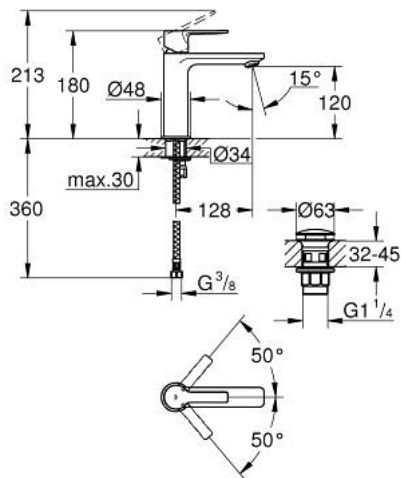

23 106 001 LINEARE BASIN MIXER 1/2"
S-SIZE

PRODUCT DESCRIPTION

- Tyc: Chrome
- single hole installation
- metal lever
- GROHE SilkMove 28 mm ceramic cartridge
- with temperature limiter
- GROHE LongLife finish
- GROHE EcoJoy - Less water, perfect flow
- maximum flow rate (at 3 bar): 5 l/min
- SpeedClean mousseur
- GROHE FastFixation Plus installation system
- smooth body with push-open waste set 1 1/4"
- flexible connection hoses

23 106 001 **LINEARE BASIN MIXER 1/2"**
S-SIZE

SPARE PARTS

- 1: Lever (Spare part-nr. 46980000)
 - 2: Cap (Spare part-nr. 46581000)
 - 3: Fitting ring (Spare part-nr. 07419000)
 - 4: Cartridge (Spare part-nr. 46580000)
 - 5: Mousseur (Spare part-nr. 48159000)
 - 6: Shank mounting kit (Spare part-nr. 46645000)
 - 7: Waste set with push-open plug (Spare part-nr. 65807000)
 - 8: Mounting wrench (Spare part-nr. 19017000)*
- * Optional accessories