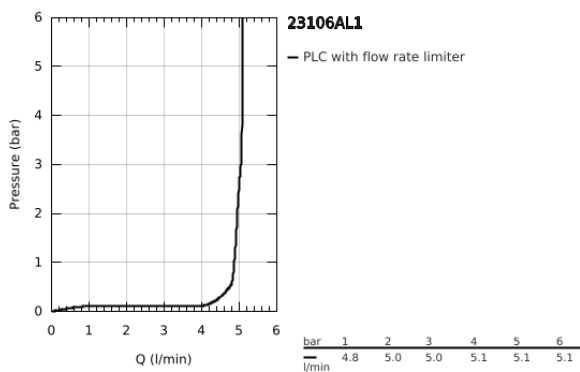

23 106 AL1 LINEARE BASIN MIXER 1/2"  
S-SIZE

**PRODUCT DESCRIPTION**

- Colour: brushed hard graphite
- single hole installation
- metal lever
- GROHE SilkMove 28 mm ceramic cartridge
- with temperature limiter
- GROHE LongLife finish
- GROHE EcoJoy - less water, perfect flow
- maximum flow rate (at 3 bar): 5 l/min
- SpeedClean mousseur
- GROHE FastFixation Plus installation system
- smooth body with push-open waste set 1 1/4"
- flexible connection hoses

## 23 106 AL1 LINEARE BASIN MIXER 1/2" S-SIZE