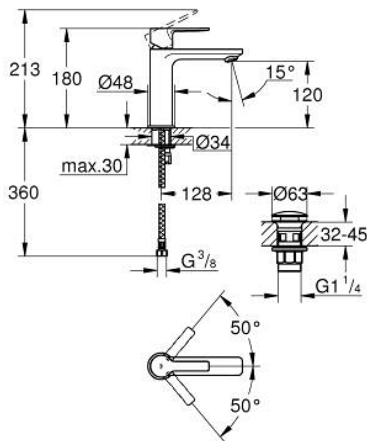

23 106 AL1 LINEARE BASIN MIXER 1/2"  
S-SIZE

**PRODUCT DESCRIPTION**

- Colour: brushed hard graphite
- single hole installation
- metal lever
- GROHE SilkMove 28 mm ceramic cartridge
- with temperature limiter
- GROHE LongLife finish
- GROHE EcoJoy - less water, perfect flow
- maximum flow rate (at 3 bar): 5 l/min
- SpeedClean mousseur
- GROHE FastFixation Plus installation system
- smooth body with push-open waste set 1 1/4"
- flexible connection hoses

## 23 106 AL1 LINEARE BASIN MIXER 1/2" S-SIZE

### SPARE PARTS

- 1: Lever (Spare part-nr. 46980AL0)
  - 2: Cap (Spare part-nr. 46581AL0)
  - 3: retaining ring (Spare part-nr. 07419000)
  - 4: Cartridge (Spare part-nr. 46580000)
  - 5: Mousseur (Spare part-nr. 48159AL0)
  - 6: Shank mounting kit (Spare part-nr. 46645000)
  - 7: Waste set with push-open plug (Spare part-nr. 65807AL0)
  - 8: Mounting wrench (Spare part-nr. 19017000)\*
- \* Optional accessories