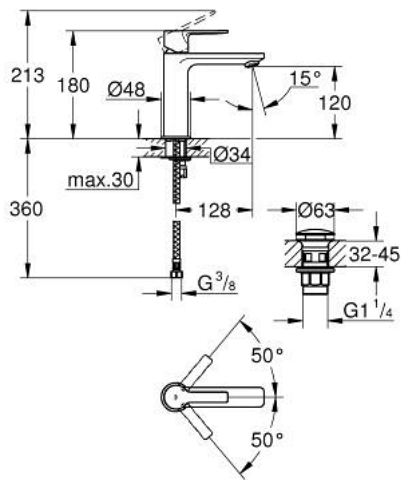

## 23 106 AL1 LINEARE BASIN MIXER 1/2" S-SIZE

### PRODUCT DESCRIPTION

- Tyc: brushed hard graphite
- single hole installation
- metal lever
- GROHE SilkMove 28 mm ceramic cartridge
- with temperature limiter
- GROHE LongLife finish
- GROHE EcoJoy - Less water, perfect flow
- maximum flow rate (at 3 bar): 5 l/min
- SpeedClean mousseur
- GROHE FastFixation Plus installation system
- smooth body with push-open waste set 1 1/4"
- flexible connection hoses

### SPARE PARTS

- 1: Lever (Spare part-nr. 46980AL0)
  - 2: Cap (Spare part-nr. 46581AL0)
  - 3: Fitting ring (Spare part-nr. 07419000)
  - 4: Cartridge (Spare part-nr. 46580000)
  - 5: Mousseur (Spare part-nr. 48159AL0)
  - 6: Shank mounting kit (Spare part-nr. 46645000)
  - 7: Waste set with push-open plug (Spare part-nr. 65807AL0)
  - 8: Mounting wrench (Spare part-nr. 19017000)\*
- \* Optional accessories