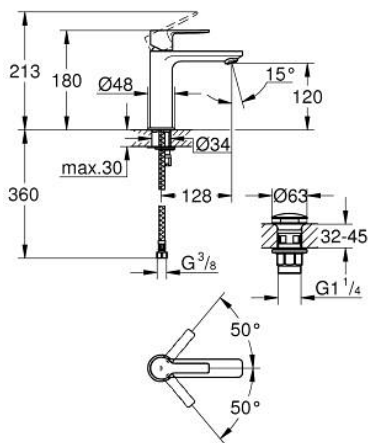

23 106 DC1 **LINEARE BASIN MIXER 1/2"**
S-SIZE

PRODUCT DESCRIPTION

- Colour: supersteel
- single hole installation
- metal lever
- GROHE SilkMove 28 mm ceramic cartridge
- with temperature limiter
- GROHE LongLife finish
- GROHE EcoJoy - less water, perfect flow
- maximum flow rate (at 3 bar): 5 l/min
- SpeedClean mousseur
- GROHE FastFixation Plus installation system
- smooth body with push-open waste set 1 1/4"
- flexible connection hoses

23 106 DC1 LINEARE BASIN MIXER 1/2" S-SIZE

SPARE PARTS

- 1: Lever (Spare part-nr. 46980DC0)
 - 2: Cap (Spare part-nr. 46581DC0)
 - 3: retaining ring (Spare part-nr. 07419000)
 - 4: Cartridge (Spare part-nr. 46580000)
 - 5: Mousseur (Spare part-nr. 48159DC0)
 - 6: Shank mounting kit (Spare part-nr. 46645000)
 - 7: Waste set with push-open plug (Spare part-nr. 65807DC0)
 - 8: Mounting wrench (Spare part-nr. 19017000)*
- * Optional accessories