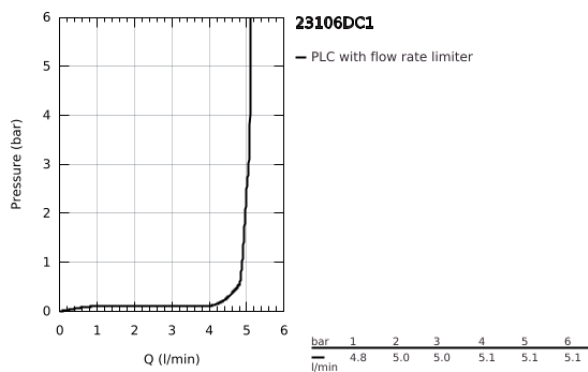

23 106 DC1 **LINEARE BASIN MIXER 1/2"**
S-SIZE

PRODUCT DESCRIPTION

- Colour: supersteel
- single hole installation
- metal lever
- GROHE SilkMove 28 mm ceramic cartridge
- with temperature limiter
- GROHE LongLife finish
- GROHE EcoJoy - less water, perfect flow
- maximum flow rate (at 3 bar): 5 l/min
- SpeedClean mousseur
- GROHE FastFixation Plus installation system
- smooth body with push-open waste set 1 1/4"
- flexible connection hoses

23 106 DC1 LINEARE BASIN MIXER 1/2" S-SIZE

SPARE PARTS

- 1: Lever (Spare part-nr. 46980DC0)
 - 2: Cap (Spare part-nr. 46581DC0)
 - 3: retaining ring (Spare part-nr. 07419000)
 - 4: Cartridge (Spare part-nr. 46580000)
 - 5: Mousseur (Spare part-nr. 48159DC0)
 - 6: Shank mounting kit (Spare part-nr. 46645000)
 - 7: Waste set with push-open plug (Spare part-nr. 65807DC0)
 - 8: Mounting wrench (Spare part-nr. 19017000)*
- * Optional accessories