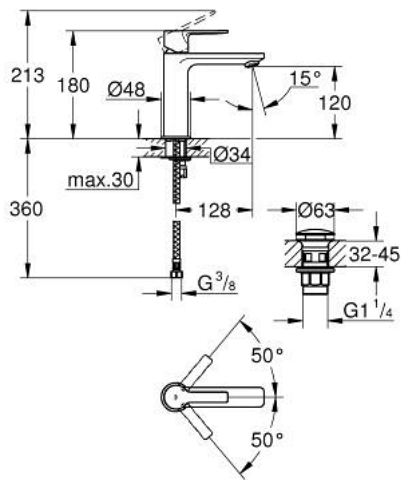

23 106 DC1 LINEARE BASIN MIXER 1/2" S-SIZE

PRODUCT DESCRIPTION

- Tyc: supersteel
- single hole installation
- metal lever
- GROHE SilkMove 28 mm ceramic cartridge
- with temperature limiter
- GROHE LongLife finish
- GROHE EcoJoy - Less water, perfect flow
- maximum flow rate (at 3 bar): 5 l/min
- SpeedClean mousseur
- GROHE FastFixation Plus installation system
- smooth body with push-open waste set 1 1/4"
- flexible connection hoses

23 106 DC1 **LINEARE BASIN MIXER 1/2"**
S-SIZE

SPARE PARTS

- 1: Lever (Spare part-nr. 46980DC0)
 - 2: Cap (Spare part-nr. 46581DC0)
 - 3: Fitting ring (Spare part-nr. 07419000)
 - 4: Cartridge (Spare part-nr. 46580000)
 - 5: Mousseur (Spare part-nr. 48159DC0)
 - 6: Shank mounting kit (Spare part-nr. 46645000)
 - 7: Waste set with push-open plug (Spare part-nr. 65807DC0)
 - 8: Mounting wrench (Spare part-nr. 19017000)*
- * Optional accessories