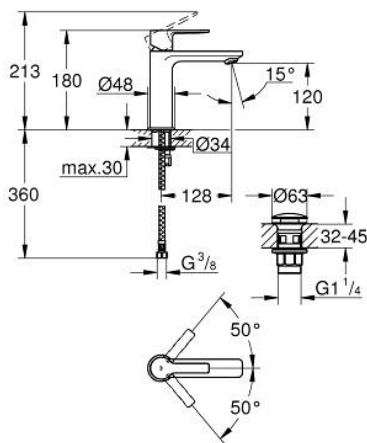

23 106 DL1 LINEARE BASIN MIXER 1/2"
S-SIZE

PRODUCT DESCRIPTION

- Colour: brushed warm sunset
- single hole installation
- metal lever
- GROHE SilkMove 28 mm ceramic cartridge
- with temperature limiter
- GROHE LongLife finish
- AquaCalibrator
- maximum flow rate (at 3 bar): 5 l/min
- SpeedClean mousseur
- FastFixation Plus installation system
- smooth body with push-open waste set 1 1/4"
- flexible connection hoses

23 106 DL1 LINEARE BASIN MIXER 1/2" S-SIZE

SPARE PARTS

- 1: lever (Spare part-nr. 46980DL0)
 - 2: Cap (Spare part-nr. 46581DL0)
 - 3: retaining ring (Spare part-nr. 07419000)
 - 4: Cartridge (Spare part-nr. 46580000)
 - 5: flow control (Spare part-nr. 48159DL0)
 - 6: Shank mounting kit (Spare part-nr. 46645000)
 - 7: Waste set with push-open plug (Spare part-nr. 65807DL0)
 - 8: Mounting wrench (Spare part-nr. 19017000)*
- * Optional accessories