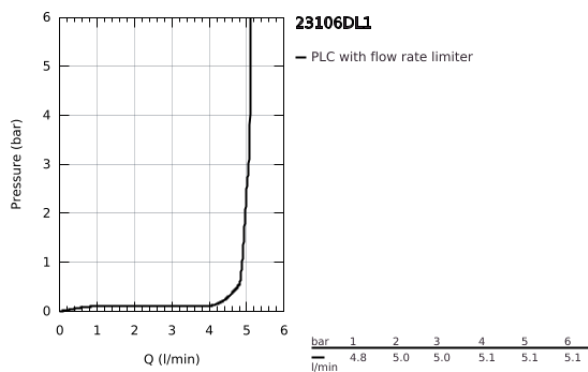

23 106 DL1 LINEARE BASIN MIXER 1/2"
S-SIZE

PRODUCT DESCRIPTION

- Colour: brushed warm sunset
- single hole installation
- metal lever
- GROHE SilkMove 28 mm ceramic cartridge
- with temperature limiter
- GROHE LongLife finish
- AquaCalibrator
- maximum flow rate (at 3 bar): 5 l/min
- SpeedClean mousseur
- FastFixation Plus installation system
- smooth body with push-open waste set 1 1/4"
- flexible connection hoses

23 106 DL1 LINEARE BASIN MIXER 1/2" S-SIZE

SPARE PARTS

- 1: lever (Spare part-nr. 46980DL0)
 - 2: Cap (Spare part-nr. 46581DL0)
 - 3: retaining ring (Spare part-nr. 07419000)
 - 4: Cartridge (Spare part-nr. 46580000)
 - 5: flow control (Spare part-nr. 48159DL0)
 - 6: Shank mounting kit (Spare part-nr. 46645000)
 - 7: Waste set with push-open plug (Spare part-nr. 65807DL0)
 - 8: Mounting wrench (Spare part-nr. 19017000)*
- * Optional accessories