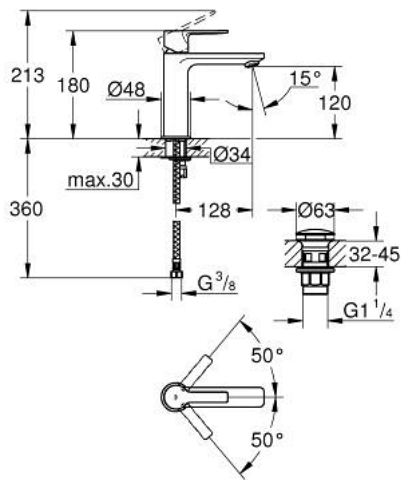

## 23 106 DL1 LINEARE BASIN MIXER 1/2" S-SIZE

### PRODUCT DESCRIPTION

- Tyc: brushed warm sunset
- single hole installation
- metal lever
- GROHE SilkMove 28 mm ceramic cartridge
- with temperature limiter
- GROHE LongLife finish
- AquaCalibrator
- maximum flow rate (at 3 bar): 5 l/min
- SpeedClean mousseur
- FastFixation Plus installation system
- smooth body with push-open waste set 1 1/4"
- flexible connection hoses

### SPARE PARTS

- 1: lever (Spare part-nr. 46980DL0)
  - 2: Cap (Spare part-nr. 46581DL0)
  - 3: Fitting ring (Spare part-nr. 07419000)
  - 4: Cartridge (Spare part-nr. 46580000)
  - 5: flow control (Spare part-nr. 48159DL0)
  - 6: Shank mounting kit (Spare part-nr. 46645000)
  - 7: Waste set with push-open plug (Spare part-nr. 65807DL0)
  - 8: Mounting wrench (Spare part-nr. 19017000)\*
- \* Optional accessories