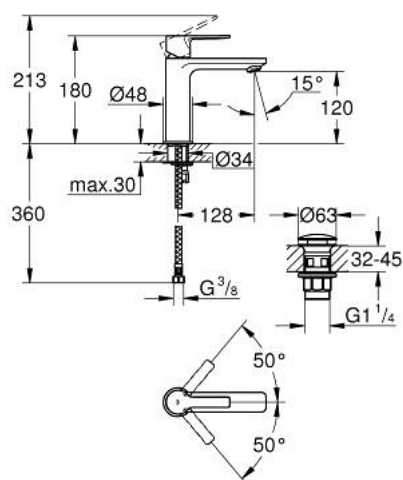

23 106 DL1 LINEARE BASIN MIXER 1/2" S-SIZE

PRODUCT DESCRIPTION

- Tyc: brushed warm sunset
- single hole installation
- metal lever
- GROHE SilkMove 28 mm ceramic cartridge
- with temperature limiter
- GROHE LongLife finish
- GROHE EcoJoy - Less water, perfect flow
- maximum flow rate (at 3 bar): 5 l/min
- SpeedClean mousseur
- GROHE FastFixation Plus installation system
- smooth body with push-open waste set 1 1/4"
- flexible connection hoses

23 106 DL1 LINEARE BASIN MIXER 1/2"
S-SIZE

SPARE PARTS

- 1: lever (Spare part-nr. 46980DL0)
 - 2: Cap (Spare part-nr. 46581DL0)
 - 3: Fitting ring (Spare part-nr. 07419000)
 - 4: Cartridge (Spare part-nr. 46580000)
 - 5: flow control (Spare part-nr. 48159DL0)
 - 6: Shank mounting kit (Spare part-nr. 46645000)
 - 7: Waste set with push-open plug (Spare part-nr. 65807DL0)
 - 8: Mounting wrench (Spare part-nr. 19017000)*
- * Optional accessories