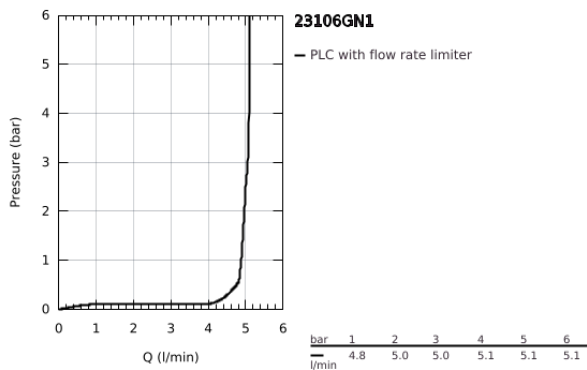

23 106 GN1 **LINEARE BASIN MIXER 1/2"**
S-SIZE

PRODUCT DESCRIPTION

- Colour: brushed cool sunrise
- single hole installation
- metal lever
- GROHE SilkMove 28 mm ceramic cartridge
- with temperature limiter
- GROHE LongLife finish
- GROHE EcoJoy - less water, perfect flow
- maximum flow rate (at 3 bar): 5 l/min
- SpeedClean mousseur
- GROHE FastFixation Plus installation system
- smooth body with push-open waste set 1 1/4"
- flexible connection hoses

23 106 GN1 **LINEARE BASIN MIXER 1/2"**
S-SIZE

SPARE PARTS

- 1: lever (Spare part-nr. 46980GN0)
 - 2: Cap (Spare part-nr. 46581GN0)
 - 3: retaining ring (Spare part-nr. 07419000)
 - 4: Cartridge (Spare part-nr. 46580000)
 - 5: flow control (Spare part-nr. 48159GN0)
 - 6: Shank mounting kit (Spare part-nr. 46645000)
 - 7: Waste set with push-open plug (Spare part-nr. 65807GN0)
 - 8: Mounting wrench (Spare part-nr. 19017000)*
- * Optional accessories