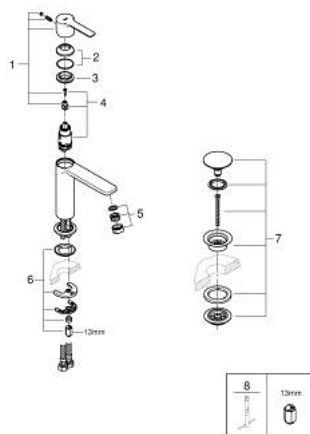

23 106 GN1 **LINEARE BASIN MIXER 1/2"**
S-SIZE

PRODUCT DESCRIPTION

- Colour: brushed cool sunrise
- single hole installation
- metal lever
- GROHE SilkMove 28 mm ceramic cartridge
- with temperature limiter
- GROHE LongLife finish
- GROHE EcoJoy - less water, perfect flow
- maximum flow rate (at 3 bar): 5 l/min
- SpeedClean mousseur
- GROHE FastFixation Plus installation system
- smooth body with push-open waste set 1 1/4"
- flexible connection hoses

23 106 GN1 **LINEARE BASIN MIXER 1/2"**
S-SIZE

SPARE PARTS

- 1: lever (Spare part-nr. 46980GN0)
 - 2: Cap (Spare part-nr. 46581GN0)
 - 3: retaining ring (Spare part-nr. 07419000)
 - 4: Cartridge (Spare part-nr. 46580000)
 - 5: flow control (Spare part-nr. 48159GN0)
 - 6: Shank mounting kit (Spare part-nr. 46645000)
 - 7: Waste set with push-open plug (Spare part-nr. 65807GN0)
 - 8: Mounting wrench (Spare part-nr. 19017000)*
- * Optional accessories