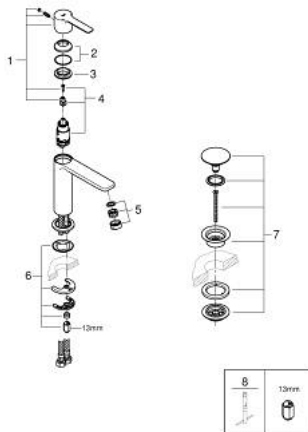

23 106 GN1 **LINEARE BASIN MIXER 1/2"**  
**S-SIZE**

**PRODUCT DESCRIPTION**

- Colour: brushed cool sunrise
- single hole installation
- metal lever
- GROHE SilkMove 28 mm ceramic cartridge
- with temperature limiter
- GROHE LongLife finish
- AquaCalibrator
- maximum flow rate (at 3 bar): 5 l/min
- SpeedClean mousseur
- FastFixation Plus installation system
- smooth body with push-open waste set 1 1/4"
- flexible connection hoses

23 106 GN1 **LINEARE BASIN MIXER 1/2"**  
**S-SIZE**

**SPARE PARTS**

- 1: lever (Spare part-nr. 46980GN0)
  - 2: Cap (Spare part-nr. 46581GN0)
  - 3: retaining ring (Spare part-nr. 07419000)
  - 4: Cartridge (Spare part-nr. 46580000)
  - 5: flow control (Spare part-nr. 48159GN0)
  - 6: Shank mounting kit (Spare part-nr. 46645000)
  - 7: Waste set with push-open plug (Spare part-nr. 65807GN0)
  - 8: Mounting wrench (Spare part-nr. 19017000)\*
- \* Optional accessories