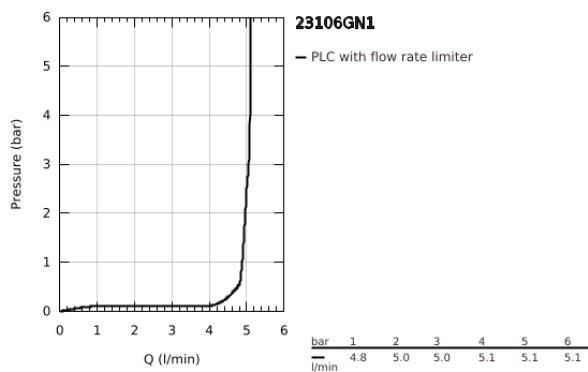

23 106 GN1 **LINEARE BASIN MIXER 1/2"**  
**S-SIZE**

**PRODUCT DESCRIPTION**

- Colour: brushed cool sunrise
- single hole installation
- metal lever
- GROHE SilkMove 28 mm ceramic cartridge
- with temperature limiter
- GROHE LongLife finish
- AquaCalibrator
- maximum flow rate (at 3 bar): 5 l/min
- SpeedClean mousseur
- FastFixation Plus installation system
- smooth body with push-open waste set 1 1/4"
- flexible connection hoses

23 106 GN1 **LINEARE BASIN MIXER 1/2"**  
**S-SIZE**

**SPARE PARTS**

- 1: lever (Spare part-nr. 46980GN0)
  - 2: Cap (Spare part-nr. 46581GN0)
  - 3: retaining ring (Spare part-nr. 07419000)
  - 4: Cartridge (Spare part-nr. 46580000)
  - 5: flow control (Spare part-nr. 48159GN0)
  - 6: Shank mounting kit (Spare part-nr. 46645000)
  - 7: Waste set with push-open plug (Spare part-nr. 65807GN0)
  - 8: Mounting wrench (Spare part-nr. 19017000)\*
- \* Optional accessories