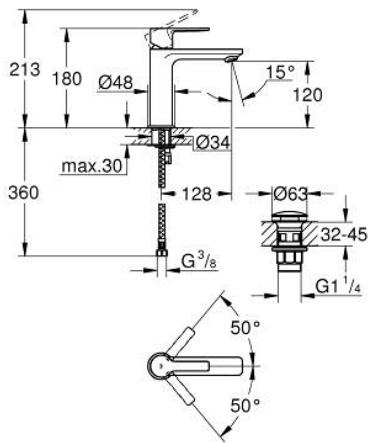

23 106 GN1 **LINEARE BASIN MIXER 1/2"**
S-SIZE

PRODUCT DESCRIPTION

- Colour: brushed cool sunrise
- single hole installation
- metal lever
- GROHE SilkMove 28 mm ceramic cartridge
- with temperature limiter
- GROHE LongLife finish
- GROHE EcoJoy - less water, perfect flow
- maximum flow rate (at 3 bar): 5 l/min
- SpeedClean mousseur
- GROHE FastFixation Plus installation system
- smooth body with push-open waste set 1 1/4"
- flexible connection hoses

23 106 GN1 **LINEARE BASIN MIXER 1/2"**
S-SIZE

SPARE PARTS

- 1: lever (Spare part-nr. 46980GN0)
 - 2: Cap (Spare part-nr. 46581GN0)
 - 3: retaining ring (Spare part-nr. 07419000)
 - 4: Cartridge (Spare part-nr. 46580000)
 - 5: flow control (Spare part-nr. 48159GN0)
 - 6: Shank mounting kit (Spare part-nr. 46645000)
 - 7: Waste set with push-open plug (Spare part-nr. 65807GN0)
 - 8: Mounting wrench (Spare part-nr. 19017000)*
- * Optional accessories