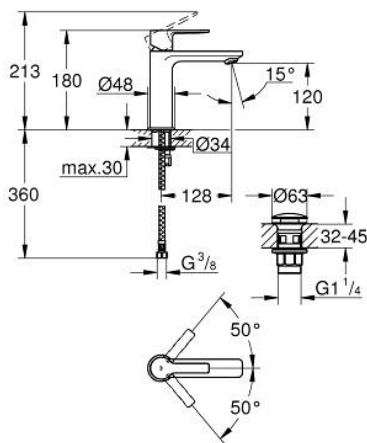

23 106 GN1 **LINEARE BASIN MIXER 1/2"**  
**S-SIZE**

**PRODUCT DESCRIPTION**

- Colour: brushed cool sunrise
- single hole installation
- metal lever
- GROHE SilkMove 28 mm ceramic cartridge
- with temperature limiter
- GROHE LongLife finish
- AquaCalibrator
- maximum flow rate (at 3 bar): 5 l/min
- SpeedClean mousseur
- FastFixation Plus installation system
- smooth body with push-open waste set 1 1/4"
- flexible connection hoses

23 106 GN1 **LINEARE BASIN MIXER 1/2"**  
**S-SIZE**

**SPARE PARTS**

- 1: lever (Spare part-nr. 46980GN0)
  - 2: Cap (Spare part-nr. 46581GN0)
  - 3: retaining ring (Spare part-nr. 07419000)
  - 4: Cartridge (Spare part-nr. 46580000)
  - 5: flow control (Spare part-nr. 48159GN0)
  - 6: Shank mounting kit (Spare part-nr. 46645000)
  - 7: Waste set with push-open plug (Spare part-nr. 65807GN0)
  - 8: Mounting wrench (Spare part-nr. 19017000)\*
- \* Optional accessories