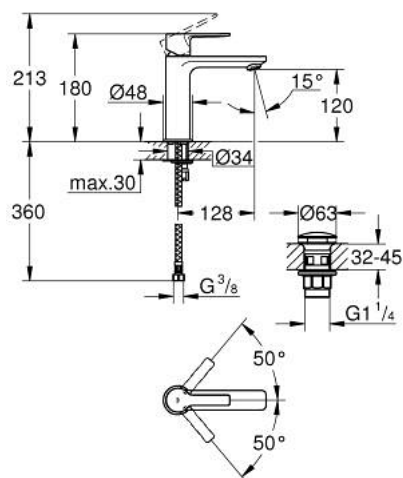

23 106 GN1 LINEARE BASIN MIXER 1/2" S-SIZE

PRODUCT DESCRIPTION

- Tyc: brushed cool sunrise
- single hole installation
- metal lever
- GROHE SilkMove 28 mm ceramic cartridge
- with temperature limiter
- GROHE LongLife finish
- GROHE EcoJoy - Less water, perfect flow
- maximum flow rate (at 3 bar): 5 l/min
- SpeedClean mousseur
- GROHE FastFixation Plus installation system
- smooth body with push-open waste set 1 1/4"
- flexible connection hoses

23 106 GN1 **LINEARE BASIN MIXER 1/2"**
S-SIZE

SPARE PARTS

- 1: lever (Spare part-nr. 46980GN0)
 - 2: Cap (Spare part-nr. 46581GN0)
 - 3: Fitting ring (Spare part-nr. 07419000)
 - 4: Cartridge (Spare part-nr. 46580000)
 - 5: flow control (Spare part-nr. 48159GN0)
 - 6: Shank mounting kit (Spare part-nr. 46645000)
 - 7: Waste set with push-open plug (Spare part-nr. 65807GN0)
 - 8: Mounting wrench (Spare part-nr. 19017000)*
- * Optional accessories