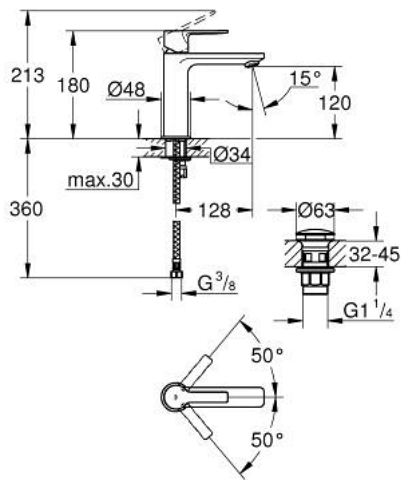

23 106 GN1 LINEARE BASIN MIXER 1/2" S-SIZE

PRODUCT DESCRIPTION

- Tyc: brushed cool sunrise
- single hole installation
- metal lever
- GROHE SilkMove 28 mm ceramic cartridge
- with temperature limiter
- GROHE LongLife finish
- AquaCalibrator
- maximum flow rate (at 3 bar): 5 l/min
- SpeedClean mousseur
- FastFixation Plus installation system
- smooth body with push-open waste set 1 1/4"
- flexible connection hoses

23 106 GN1 **LINEARE BASIN MIXER 1/2"**
S-SIZE

SPARE PARTS

- 1: lever (Spare part-nr. 46980GN0)
 - 2: Cap (Spare part-nr. 46581GN0)
 - 3: Fitting ring (Spare part-nr. 07419000)
 - 4: Cartridge (Spare part-nr. 46580000)
 - 5: flow control (Spare part-nr. 48159GN0)
 - 6: Shank mounting kit (Spare part-nr. 46645000)
 - 7: Waste set with push-open plug (Spare part-nr. 65807GN0)
 - 8: Mounting wrench (Spare part-nr. 19017000)*
- * Optional accessories