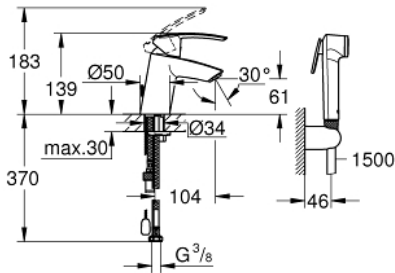

23 123 001 **START BASIN MIXER 1/2"**  
**S-SIZE**

**PRODUCT DESCRIPTION**

- Colour: chrome
- single hole installation
- metal lever
- GROHE SilkMove 35 mm ceramic cartridge
- adjustable flow rate limiter
- temperature limiter
- GROHE LongLife finish
- mousseur 4.0 l/min
- GROHE FastFixation rapid installation system
- retractable chain
- flexible connection hoses
- with shower set consisting of
  - hand shower with integrated diverter
  - wall shower holder
  - shower hose
- recommended pressure 1.0 - 5.0 bar

23 123 001 **START BASIN MIXER 1/2"**  
**S-SIZE**

**SPARE PARTS**

- 1: Lever (Spare part-nr. 46897000)
  - 2: Cap (Spare part-nr. 46492000)
  - 3: Screw coupling (Spare part-nr. 46460000)
  - 4: Cartridge (Spare part-nr. 46374000)
  - 5: Chain support (Spare part-nr. 06815000)
  - 6: Mousseur (Spare part-nr. 48280000)
  - 7: Shank mounting kit (Spare part-nr. 46671000)
  - 8: Non-return valve (Spare part-nr. 08565000)
  - 9: Socket spanner (Spare part-nr. 19332000)\*
  - 10: Mounting wrench (Spare part-nr. 19017000)\*
- \* Optional accessories