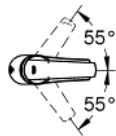

23 123 001 **START BASIN MIXER 1/2"**  
**S-SIZE**

**PRODUCT DESCRIPTION**

- Colour: chrome
- single hole installation
- metal lever
- GROHE SilkMove 35 mm ceramic cartridge
- adjustable flow rate limiter
- temperature limiter
- GROHE LongLife finish
- mousseur 4.0 l/min
- GROHE FastFixation rapid installation system
- retractable chain
- flexible connection hoses
- with shower set consisting of
  - hand shower with integrated diverter
  - wall shower holder
  - shower hose
- recommended pressure 1.0 - 5.0 bar

23 123 001 **START BASIN MIXER 1/2"**  
**S-SIZE**

**SPARE PARTS**

- 1: Lever (Spare part-nr. 46897000)
  - 2: Cap (Spare part-nr. 46492000)
  - 3: Screw coupling (Spare part-nr. 46460000)
  - 4: Cartridge (Spare part-nr. 46374000)
  - 5: Chain support (Spare part-nr. 06815000)
  - 6: Mousseur (Spare part-nr. 48280000)
  - 7: Shank mounting kit (Spare part-nr. 46671000)
  - 8: Non-return valve (Spare part-nr. 08565000)
  - 9: Socket spanner (Spare part-nr. 19332000)\*
  - 10: Mounting wrench (Spare part-nr. 19017000)\*
- \* Optional accessories