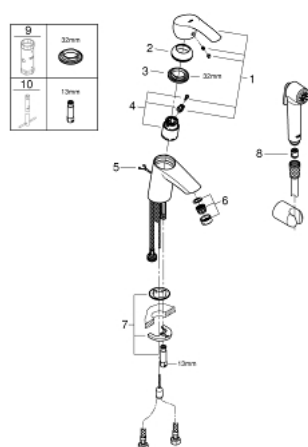

23 123 001 **START BASIN MIXER 1/2"**  
**S-SIZE**

**PRODUCT DESCRIPTION**

- Colour: chrome
- single hole installation
- metal lever
- GROHE SilkMove 35 mm ceramic cartridge
- adjustable flow rate limiter
- temperature limiter
- GROHE LongLife finish
- mousseur 4.0 l/min
- GROHE FastFixation rapid installation system
- retractable chain
- flexible connection hoses
- with shower set consisting of
  - hand shower with integrated diverter
  - wall shower holder
  - shower hose
- recommended pressure 1.0 - 5.0 bar

23 123 001 **START BASIN MIXER 1/2"**  
**S-SIZE**

**SPARE PARTS**

- 1: Lever (Spare part-nr. 46897000)
  - 2: Cap (Spare part-nr. 46492000)
  - 3: Screw coupling (Spare part-nr. 46460000)
  - 4: Cartridge (Spare part-nr. 46374000)
  - 5: Chain support (Spare part-nr. 06815000)
  - 6: Mousseur (Spare part-nr. 48280000)
  - 7: Shank mounting kit (Spare part-nr. 46671000)
  - 8: Non-return valve (Spare part-nr. 08565000)
  - 9: Socket spanner (Spare part-nr. 19332000)\*
  - 10: Mounting wrench (Spare part-nr. 19017000)\*
- \* Optional accessories