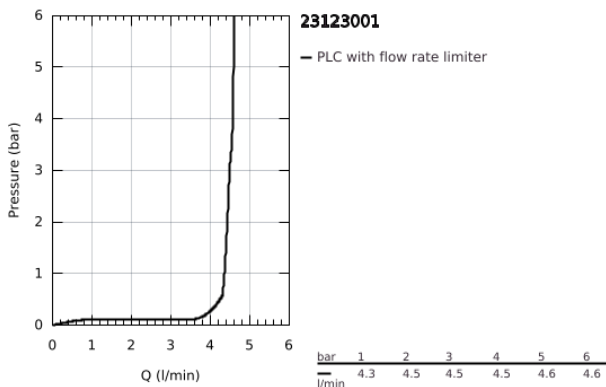

23 123 001 **START BASIN MIXER 1/2"**  
**S-SIZE**

**PRODUCT DESCRIPTION**

- Colour: chrome
- single hole installation
- metal lever
- GROHE SilkMove 35 mm ceramic cartridge
- adjustable flow rate limiter
- temperature limiter
- GROHE LongLife finish
- mousseur 4.0 l/min
- GROHE FastFixation rapid installation system
- retractable chain
- flexible connection hoses
- with shower set consisting of
  - hand shower with integrated diverter
  - wall shower holder
  - shower hose
- recommended pressure 1.0 - 5.0 bar

23 123 001 **START BASIN MIXER 1/2"**  
**S-SIZE**

**SPARE PARTS**

- 1: Lever (Spare part-nr. 46897000)
  - 2: Cap (Spare part-nr. 46492000)
  - 3: Screw coupling (Spare part-nr. 46460000)
  - 4: Cartridge (Spare part-nr. 46374000)
  - 5: Chain support (Spare part-nr. 06815000)
  - 6: Mousseur (Spare part-nr. 48280000)
  - 7: Shank mounting kit (Spare part-nr. 46671000)
  - 8: Non-return valve (Spare part-nr. 08565000)
  - 9: Socket spanner (Spare part-nr. 19332000)\*
  - 10: Mounting wrench (Spare part-nr. 19017000)\*
- \* Optional accessories