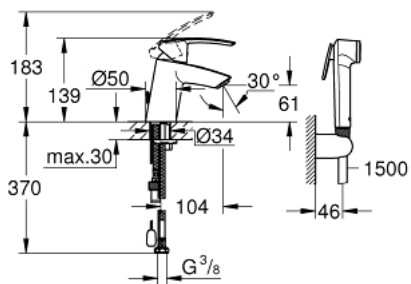

23 123 001 **START BASIN MIXER 1/2"**
S-SIZE

PRODUCT DESCRIPTION

- Tyc: Chrome
- single hole installation
- metal lever
- GROHE SilkMove 35 mm ceramic cartridge
- adjustable flow rate limiter
- temperature limiter
- GROHE LongLife finish
- mousseur 4.0 l/min
- GROHE FastFixation rapid installation system
- retractable chain
- flexible connection hoses
- with shower set consisting of
 - hand shower with integrated diverter
 - wall shower holder
 - shower hose
- recommended pressure 1.0 - 5.0 bar

23 123 001 **START BASIN MIXER 1/2"**
S-SIZE

SPARE PARTS

- 1: Lever (Spare part-nr. 46897000)
- 2: Cap (Spare part-nr. 46492000)
- 3: Screw coupling (Spare part-nr. 46460000)
- 4: Cartridge (Spare part-nr. 46374000)
- 5: Chain (Spare part-nr. 06815000)
- 6: Mousseur (Spare part-nr. 48280000)
- 7: Shank mounting kit (Spare part-nr. 46671000)
- 8: Non-return valve (Spare part-nr. 08565000)
- 9: Socket spanner (Spare part-nr. 19332000)*
- 10: Mounting wrench (Spare part-nr. 19017000)*