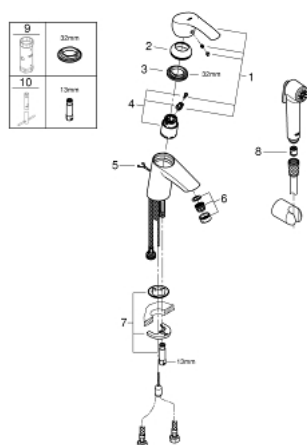

23 123 001 **START BASIN MIXER 1/2"**
S-SIZE

PRODUCT DESCRIPTION

- Tyc: Chrome
- single hole installation
- metal lever
- GROHE SilkMove 35 mm ceramic cartridge
- adjustable flow rate limiter
- temperature limiter
- GROHE LongLife finish
- mousseur 4.0 l/min
- GROHE FastFixation rapid installation system
- retractable chain
- flexible connection hoses
- with shower set consisting of
 - hand shower with integrated diverter
 - wall shower holder
 - shower hose
- recommended pressure 1.0 - 5.0 bar

23 123 001 **START BASIN MIXER 1/2"**
S-SIZE

SPARE PARTS

- 1: Lever (Spare part-nr. 46897000)
- 2: Cap (Spare part-nr. 46492000)
- 3: Screw coupling (Spare part-nr. 46460000)
- 4: Cartridge (Spare part-nr. 46374000)
- 5: Chain (Spare part-nr. 06815000)
- 6: Mousseur (Spare part-nr. 48280000)
- 7: Shank mounting kit (Spare part-nr. 46671000)
- 8: Non-return valve (Spare part-nr. 08565000)
- 9: Socket spanner (Spare part-nr. 19332000)*
- 10: Mounting wrench (Spare part-nr. 19017000)*