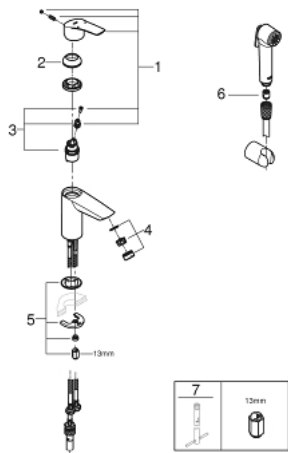

23 124 003 **EUROSMART BASIN MIXER 1/2"**
S-SIZE

SPARE PARTS

- 1: Lever (Spare part-nr. 48548000)
- 2: Cap (Spare part-nr. 46116000)
- 3: Cartridge (Spare part-nr. 48518000)
- 4: Mousseur (Spare part-nr. 48159000)
- 5: Shank mounting kit (Spare part-nr. 46645000)
- 6: Non-return valve (Spare part-nr. 08565000)
- 7: Mounting wrench (Spare part-nr. 19017000)*