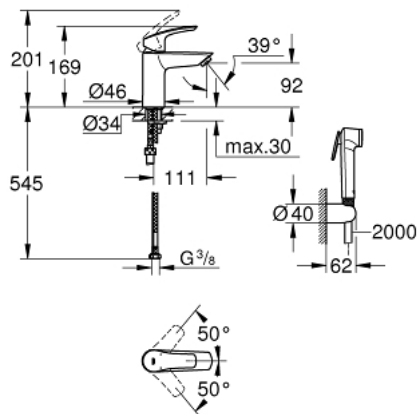

23 124 003 **EUROSMART BASIN MIXER 1/2"**
S-SIZE

PRODUCT DESCRIPTION

- Tyc: Chrome
- single hole installation
- metal lever
- GROHE SilkMove 28 mm ceramic cartridge
- adjustable flow rate limiter
- with temperature limiter
- GROHE LongLife finish
- GROHE EcoJoy - Less water, perfect flow
- maximum flow rate (at 3 bar): 5 l/min
- GROHE FastFixation rapid installation system
- smooth body
- flexible connection hoses
- with shower set consisting of
- hand shower with integrated diverter
- wall shower holder
- shower hose
- professional exclusive

23 124 003 **EUROSMART BASIN MIXER 1/2"**
S-SIZE

SPARE PARTS

- 1: Lever (Spare part-nr. 48548000)
- 2: Cap (Spare part-nr. 46116000)
- 3: Cartridge (Spare part-nr. 48518000)
- 4: Mousseur (Spare part-nr. 48159000)
- 5: Shank mounting kit (Spare part-nr. 46645000)
- 6: Non-return valve (Spare part-nr. 08565000)
- 7: Mounting wrench (Spare part-nr. 19017000)*