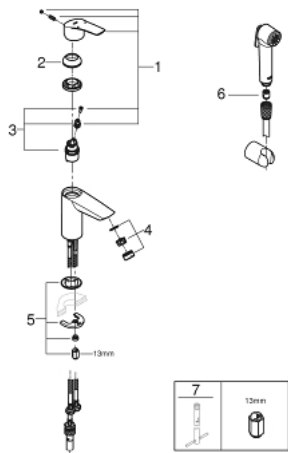

23 124 003 **EUROSMART BASIN MIXER 1/2"**
S-SIZE

PRODUCT DESCRIPTION

- Tyc: Chrome
- single hole installation
- metal lever
- GROHE SilkMove 28 mm ceramic cartridge
- adjustable flow rate limiter
- with temperature limiter
- GROHE LongLife finish
- GROHE EcoJoy - Less water, perfect flow
- maximum flow rate (at 3 bar): 5 l/min
- GROHE FastFixation rapid installation system
- smooth body
- flexible connection hoses
- with shower set consisting of
- hand shower with integrated diverter
- wall shower holder
- shower hose
- professional exclusive

23 124 003 **EUROSMART BASIN MIXER 1/2"**
S-SIZE

SPARE PARTS

- 1: Lever (Spare part-nr. 48548000)
- 2: Cap (Spare part-nr. 46116000)
- 3: Cartridge (Spare part-nr. 48518000)
- 4: Mousseur (Spare part-nr. 48159000)
- 5: Shank mounting kit (Spare part-nr. 46645000)
- 6: Non-return valve (Spare part-nr. 08565000)
- 7: Mounting wrench (Spare part-nr. 19017000)*