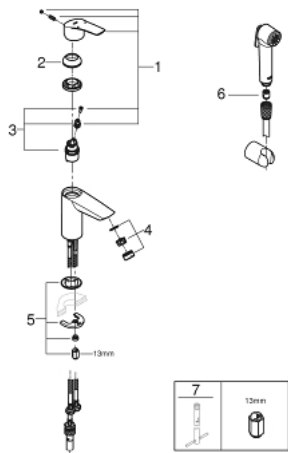

23 124 243 3 **EUROSMART BASIN MIXER 1/2"**  
**S-SIZE**

**PRODUCT DESCRIPTION**

- Colour: matte black
- single hole installation
- metal lever
- GROHE SilkMove 28 mm ceramic cartridge
- adjustable flow rate limiter
- with temperature limiter
- GROHE EcoJoy - less water, perfect flow
- maximum flow rate (at 3 bar): 5 l/min
- GROHE FastFixation rapid installation system
- smooth body
- flexible connection hoses
- with shower set consisting of
  - hand shower with integrated diverter
  - wall shower holder
  - shower hose
- professional exclusive

23 124 243 3 **EUROSMART BASIN MIXER 1/2"**  
**S-SIZE**

**SPARE PARTS**

- 1: Lever (Spare part-nr. 485482430)
- 2: cap (Spare part-nr. 461162430)
- 3: Cartridge (Spare part-nr. 48518000)
- 4: Mousseur (Spare part-nr. 481592430)
- 5: Shank mounting kit (Spare part-nr. 46645000)
- 6: Non-return valve (Spare part-nr. 08565000)
- 7: Mounting wrench (Spare part-nr. 19017000)\*