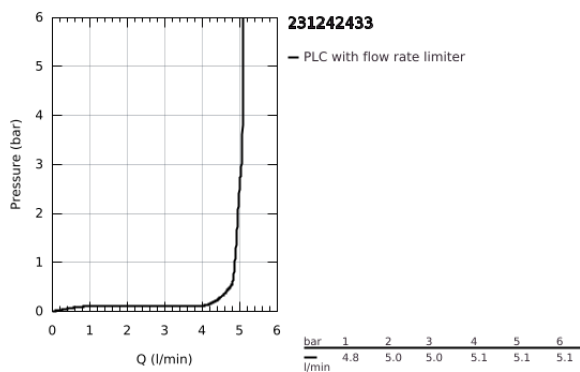

23 124 243 3 **EUROSMART BASIN MIXER 1/2"**  
**S-SIZE**

**PRODUCT DESCRIPTION**

- Colour: matte black
- single hole installation
- metal lever
- GROHE SilkMove 28 mm ceramic cartridge
- adjustable flow rate limiter
- with temperature limiter
- GROHE EcoJoy - less water, perfect flow
- maximum flow rate (at 3 bar): 5 l/min
- GROHE FastFixation rapid installation system
- smooth body
- flexible connection hoses
- with shower set consisting of
  - hand shower with integrated diverter
  - wall shower holder
  - shower hose
- professional exclusive

23 124 243 3 **EUROSMART BASIN MIXER 1/2"**  
**S-SIZE**

**SPARE PARTS**

- 1: Lever (Spare part-nr. 485482430)
- 2: cap (Spare part-nr. 461162430)
- 3: Cartridge (Spare part-nr. 48518000)
- 4: Mousseur (Spare part-nr. 481592430)
- 5: Shank mounting kit (Spare part-nr. 46645000)
- 6: Non-return valve (Spare part-nr. 08565000)
- 7: Mounting wrench (Spare part-nr. 19017000)\*