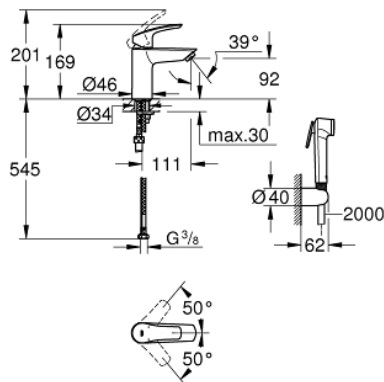

23 124 243 3 **EUROSMART BASIN MIXER 1/2"**  
**S-SIZE**

**PRODUCT DESCRIPTION**

- Colour: matte black
- single hole installation
- metal lever
- GROHE SilkMove 28 mm ceramic cartridge
- adjustable flow rate limiter
- with temperature limiter
- GROHE EcoJoy - less water, perfect flow
- maximum flow rate (at 3 bar): 5 l/min
- GROHE FastFixation rapid installation system
- smooth body
- flexible connection hoses
- with shower set consisting of
  - hand shower with integrated diverter
  - wall shower holder
  - shower hose
- professional exclusive

23 124 243 3 **EUROSMART BASIN MIXER 1/2"**  
**S-SIZE**

**SPARE PARTS**

- 1: Lever (Spare part-nr. 485482430)
- 2: cap (Spare part-nr. 461162430)
- 3: Cartridge (Spare part-nr. 48518000)
- 4: Mousseur (Spare part-nr. 481592430)
- 5: Shank mounting kit (Spare part-nr. 46645000)
- 6: Non-return valve (Spare part-nr. 08565000)
- 7: Mounting wrench (Spare part-nr. 19017000)\*