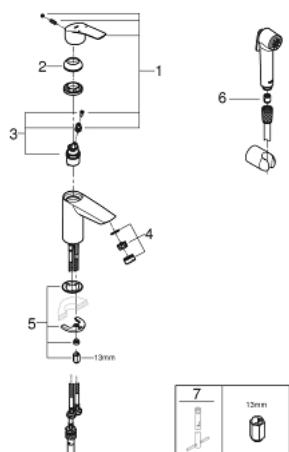

23 124 243 3 EUROSMART BASIN MIXER 1/2" S-SIZE

PRODUCT DESCRIPTION

- Tyc: matte black
- single hole installation
- metal lever
- GROHE SilkMove 28 mm ceramic cartridge
- adjustable flow rate limiter
- with temperature limiter
- GROHE EcoJoy - Less water, perfect flow
- maximum flow rate (at 3 bar): 5 l/min
- GROHE FastFixation rapid installation system
- smooth body
- flexible connection hoses
- with shower set consisting of
 - hand shower with integrated diverter
 - wall shower holder
 - shower hose
- professional exclusive

23 124 243 3 **EUROSMART BASIN MIXER 1/2"**
S-SIZE

SPARE PARTS

- 1: Lever (Spare part-nr. 485482430)
- 2: cap (Spare part-nr. 461162430)
- 3: Cartridge (Spare part-nr. 48518000)
- 4: Mousseur (Spare part-nr. 481592430)
- 5: Shank mounting kit (Spare part-nr. 46645000)
- 6: Non-return valve (Spare part-nr. 08565000)
- 7: Mounting wrench (Spare part-nr. 19017000)*