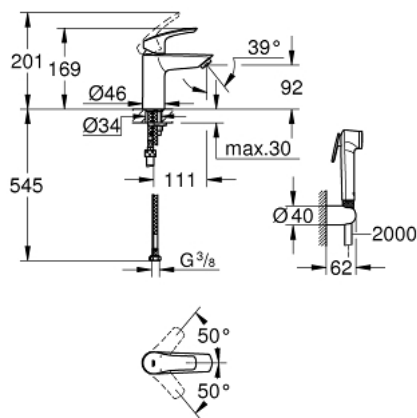

23 124 243 3 EUROSMART BASIN MIXER 1/2" S-SIZE

PRODUCT DESCRIPTION

- Tyc: matte black
- single hole installation
- metal lever
- GROHE SilkMove 28 mm ceramic cartridge
- adjustable flow rate limiter
- with temperature limiter
- GROHE EcoJoy - Less water, perfect flow
- maximum flow rate (at 3 bar): 5 l/min
- GROHE FastFixation rapid installation system
- smooth body
- flexible connection hoses
- with shower set consisting of
 - hand shower with integrated diverter
 - wall shower holder
 - shower hose
- professional exclusive

23 124 243 3 **EUROSMART BASIN MIXER 1/2"**
S-SIZE

SPARE PARTS

- 1: Lever (Spare part-nr. 485482430)
- 2: cap (Spare part-nr. 461162430)
- 3: Cartridge (Spare part-nr. 48518000)
- 4: Mousseur (Spare part-nr. 481592430)
- 5: Shank mounting kit (Spare part-nr. 46645000)
- 6: Non-return valve (Spare part-nr. 08565000)
- 7: Mounting wrench (Spare part-nr. 19017000)*