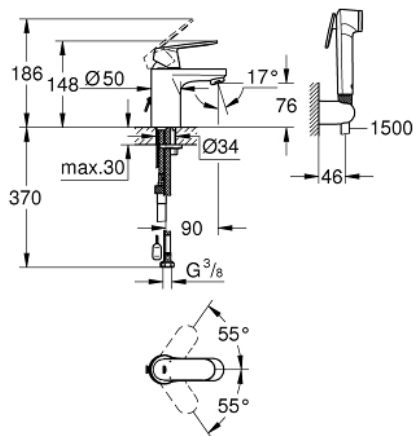

23 125 000 **EUROSMART COSMOPOLITAN BASIN MIXER 1/2"**
S-SIZE

PRODUCT DESCRIPTION

- Colour: chrome
- single hole installation
- metal lever
- GROHE SilkMove 35 mm ceramic cartridge
- adjustable flow rate limiter
- optional temperature limiter ref. no. 46 375
- GROHE LongLife finish
- GROHE EcoJoy - less water, perfect flow
- maximum flow rate (at 3 bar): 5 l/min
- GROHE FastFixation installation system
- retractable chain
- flexible connection hoses
- with shower set consisting of
 - hand shower with integrated diverter
 - wall shower holder
 - shower hose
- recommended pressure 1.0 - 5.0 bar

23 125 000 **EUROSMART COSMOPOLITAN BASIN MIXER 1/2"**
S-SIZE

SPARE PARTS

- 1: Lever (Spare part-nr. 46681000)
 - 2: Cap (Spare part-nr. 46436000)
 - 3: Screw coupling (Spare part-nr. 46460000)
 - 4: Cartridge (Spare part-nr. 46374000)
 - 5: Mousseur (Spare part-nr. 48280000)
 - 6: Shank mounting kit (Spare part-nr. 46671000)
 - 7: Chain support (Spare part-nr. 06815000)
 - 8: Non-return valve (Spare part-nr. 08565000)
 - 9: Temperature limiter (Spare part-nr. 46375000)*
 - 10: Socket spanner (Spare part-nr. 19332000)*
 - 11: Mounting wrench (Spare part-nr. 19017000)*
- * Optional accessories