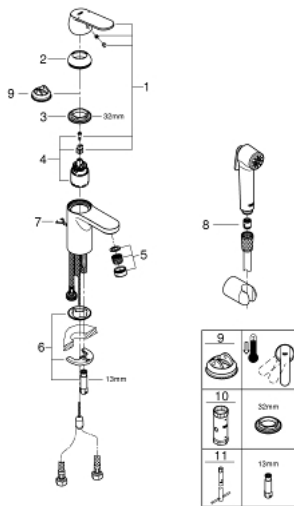

23 125 000 **EUROSMART COSMOPOLITAN BASIN MIXER 1/2"**
S-SIZE

PRODUCT DESCRIPTION

- Colour: chrome
- single hole installation
- metal lever
- GROHE SilkMove 35 mm ceramic cartridge
- adjustable flow rate limiter
- optional temperature limiter ref. no. 46 375
- GROHE LongLife finish
- GROHE EcoJoy - less water, perfect flow
- maximum flow rate (at 3 bar): 5 l/min
- GROHE FastFixation installation system
- retractable chain
- flexible connection hoses
- with shower set consisting of
 - hand shower with integrated diverter
 - wall shower holder
 - shower hose
- recommended pressure 1.0 - 5.0 bar

23 125 000 **EUROSMART COSMOPOLITAN BASIN MIXER 1/2"**
S-SIZE

SPARE PARTS

- 1: Lever (Spare part-nr. 46681000)
 - 2: Cap (Spare part-nr. 46436000)
 - 3: Screw coupling (Spare part-nr. 46460000)
 - 4: Cartridge (Spare part-nr. 46374000)
 - 5: Mousseur (Spare part-nr. 48280000)
 - 6: Shank mounting kit (Spare part-nr. 46671000)
 - 7: Chain support (Spare part-nr. 06815000)
 - 8: Non-return valve (Spare part-nr. 08565000)
 - 9: Temperature limiter (Spare part-nr. 46375000)*
 - 10: Socket spanner (Spare part-nr. 19332000)*
 - 11: Mounting wrench (Spare part-nr. 19017000)*
- * Optional accessories