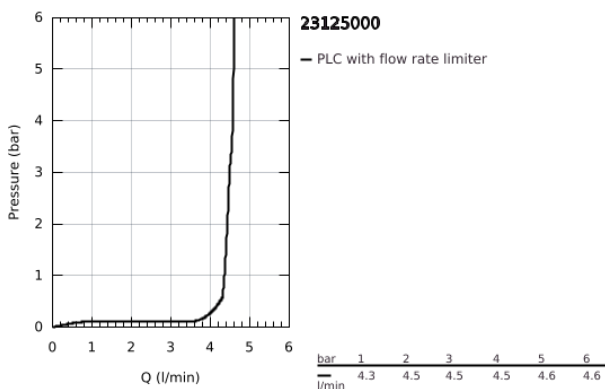

23 125 000 **EUROSMART COSMOPOLITAN BASIN MIXER 1/2"**
S-SIZE

PRODUCT DESCRIPTION

- Colour: chrome
- single hole installation
- metal lever
- GROHE SilkMove 35 mm ceramic cartridge
- adjustable flow rate limiter
- optional temperature limiter ref. no. 46 375
- GROHE LongLife finish
- GROHE EcoJoy - less water, perfect flow
- maximum flow rate (at 3 bar): 5 l/min
- GROHE FastFixation installation system
- retractable chain
- flexible connection hoses
- with shower set consisting of
 - hand shower with integrated diverter
 - wall shower holder
 - shower hose
- recommended pressure 1.0 - 5.0 bar

23 125 000 **EUROSMART COSMOPOLITAN BASIN MIXER 1/2"**
S-SIZE

SPARE PARTS

- 1: Lever (Spare part-nr. 46681000)
 - 2: Cap (Spare part-nr. 46436000)
 - 3: Screw coupling (Spare part-nr. 46460000)
 - 4: Cartridge (Spare part-nr. 46374000)
 - 5: Mousseur (Spare part-nr. 48280000)
 - 6: Shank mounting kit (Spare part-nr. 46671000)
 - 7: Chain support (Spare part-nr. 06815000)
 - 8: Non-return valve (Spare part-nr. 08565000)
 - 9: Temperature limiter (Spare part-nr. 46375000)*
 - 10: Socket spanner (Spare part-nr. 19332000)*
 - 11: Mounting wrench (Spare part-nr. 19017000)*
- * Optional accessories