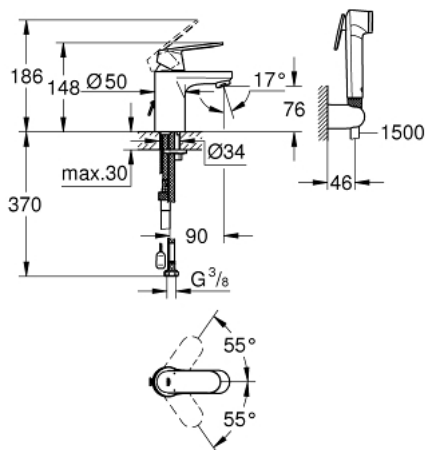

23 125 000 **EUROSMART COSMOPOLITAN BASIN MIXER 1/2"**
S-SIZE

PRODUCT DESCRIPTION

- Tyc: Chrome
- single hole installation
- metal lever
- GROHE SilkMove 35 mm ceramic cartridge
- adjustable flow rate limiter
- optional temperature limiter ref. no. 46 375
- GROHE LongLife finish
- GROHE EcoJoy - Less water, perfect flow
- maximum flow rate (at 3 bar): 5 l/min
- GROHE FastFixation installation system
- retractable chain
- flexible connection hoses
- with shower set consisting of
- hand shower with integrated diverter
- wall shower holder
- shower hose
- recommended pressure 1.0 - 5.0 bar

23 125 000 **EUROSMART COSMOPOLITAN BASIN MIXER 1/2"**
S-SIZE

SPARE PARTS

- 1: Lever (Spare part-nr. 46681000)
 - 2: Cap (Spare part-nr. 46436000)
 - 3: Screw coupling (Spare part-nr. 46460000)
 - 4: Cartridge (Spare part-nr. 46374000)
 - 5: Mousseur (Spare part-nr. 48280000)
 - 6: Shank mounting kit (Spare part-nr. 46671000)
 - 7: Chain (Spare part-nr. 06815000)
 - 8: Non-return valve (Spare part-nr. 08565000)
 - 9: Temperature limiter (Spare part-nr. 46375000)*
 - 10: Socket spanner (Spare part-nr. 19332000)*
 - 11: Mounting wrench (Spare part-nr. 19017000)*
- * Optional accessories