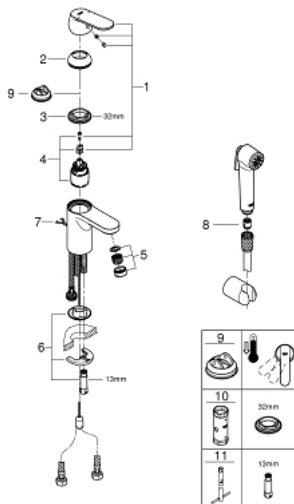

23 125 000 **EUROSMART COSMOPOLITAN BASIN MIXER 1/2"**
S-SIZE

PRODUCT DESCRIPTION

- Tyc: Chrome
- single hole installation
- metal lever
- GROHE SilkMove 35 mm ceramic cartridge
- adjustable flow rate limiter
- optional temperature limiter ref. no. 46 375
- GROHE LongLife finish
- GROHE EcoJoy - Less water, perfect flow
- maximum flow rate (at 3 bar): 5 l/min
- GROHE FastFixation installation system
- retractable chain
- flexible connection hoses
- with shower set consisting of
- hand shower with integrated diverter
- wall shower holder
- shower hose
- recommended pressure 1.0 - 5.0 bar

23 125 000 **EUROSMART COSMOPOLITAN BASIN MIXER 1/2"**
S-SIZE

SPARE PARTS

- 1: Lever (Spare part-nr. 46681000)
 - 2: Cap (Spare part-nr. 46436000)
 - 3: Screw coupling (Spare part-nr. 46460000)
 - 4: Cartridge (Spare part-nr. 46374000)
 - 5: Mousseur (Spare part-nr. 48280000)
 - 6: Shank mounting kit (Spare part-nr. 46671000)
 - 7: Chain (Spare part-nr. 06815000)
 - 8: Non-return valve (Spare part-nr. 08565000)
 - 9: Temperature limiter (Spare part-nr. 46375000)*
 - 10: Socket spanner (Spare part-nr. 19332000)*
 - 11: Mounting wrench (Spare part-nr. 19017000)*
- * Optional accessories