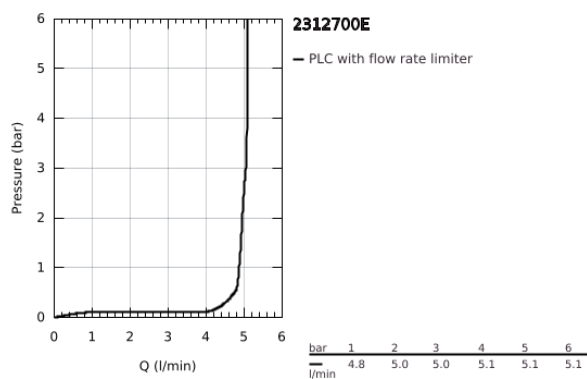

23 127 00E **EUROCUBE BASIN MIXER 1/2"**
S-SIZE

PRODUCT DESCRIPTION

- Colour: chrome
- single hole installation
- metal lever
- GROHE SilkMove 28 mm ceramic cartridge
- temperature limiter
- GROHE LongLife finish
- GROHE EcoJoy - less water, perfect flow
- maximum flow rate (at 3 bar): 5 l/min
- GROHE FastFixation Plus installation system
- pop-up waste set 1 1/4"
- flexible connection hoses

23 127 00E **EUROCUBE BASIN MIXER 1/2"**
S-SIZE

SPARE PARTS

- 1: Lever (Spare part-nr. 46786000)
 - 2: retaining ring (Spare part-nr. 46715000)
 - 3: Cartridge (Spare part-nr. 46580000)
 - 4: Mousseur (Spare part-nr. 48159000)
 - 5: Pop-up rod (Spare part-nr. 46787000)
 - 6: Shank mounting kit (Spare part-nr. 46645000)
 - 7: Waste set 1 1/4" (Spare part-nr. 28910000)
 - 7.1: Plug (Spare part-nr. 07182000)
 - 7.2: Eccentric rod (Spare part-nr. 07052000)
 - 8: Mounting wrench (Spare part-nr. 19017000)*
 - 9: Eccentric rod (Spare part-nr. 07341000)*
- * Optional accessories