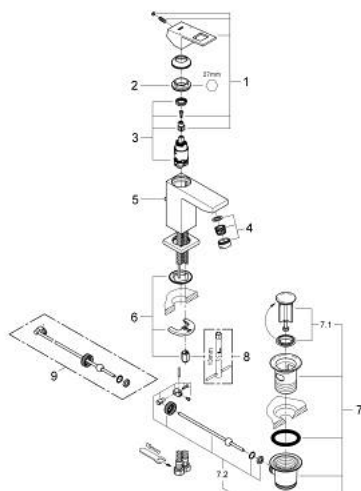

23 127 00E **EUROCUBE BASIN MIXER 1/2"**
S-SIZE

PRODUCT DESCRIPTION

- Colour: chrome
- single hole installation
- metal lever
- GROHE SilkMove 28 mm ceramic cartridge
- temperature limiter
- GROHE LongLife finish
- GROHE EcoJoy - less water, perfect flow
- maximum flow rate (at 3 bar): 5 l/min
- GROHE FastFixation Plus installation system
- pop-up waste set 1 1/4"
- flexible connection hoses

23 127 00E **EUROCUBE BASIN MIXER 1/2"**
S-SIZE

SPARE PARTS

- 1: Lever (Spare part-nr. 46786000)
 - 2: retaining ring (Spare part-nr. 46715000)
 - 3: Cartridge (Spare part-nr. 46580000)
 - 4: Mousseur (Spare part-nr. 48159000)
 - 5: Pop-up rod (Spare part-nr. 46787000)
 - 6: Shank mounting kit (Spare part-nr. 46645000)
 - 7: Waste set 1 1/4" (Spare part-nr. 28910000)
 - 7.1: Plug (Spare part-nr. 07182000)
 - 7.2: Eccentric rod (Spare part-nr. 07052000)
 - 8: Mounting wrench (Spare part-nr. 19017000)*
 - 9: Eccentric rod (Spare part-nr. 07341000)*
- * Optional accessories