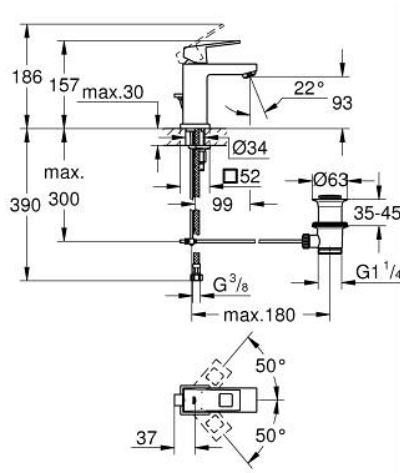

23 127 00E **EUROCUBE BASIN MIXER 1/2"**
S-SIZE

PRODUCT DESCRIPTION

- Colour: chrome
- single hole installation
- metal lever
- GROHE SilkMove 28 mm ceramic cartridge
- temperature limiter
- GROHE LongLife finish
- GROHE EcoJoy - less water, perfect flow
- maximum flow rate (at 3 bar): 5 l/min
- GROHE FastFixation Plus installation system
- pop-up waste set 1 1/4"
- flexible connection hoses

23 127 00E **EUROCUBE BASIN MIXER 1/2"**
S-SIZE

SPARE PARTS

- 1: Lever (Spare part-nr. 46786000)
 - 2: retaining ring (Spare part-nr. 46715000)
 - 3: Cartridge (Spare part-nr. 46580000)
 - 4: Mousseur (Spare part-nr. 48159000)
 - 5: Pop-up rod (Spare part-nr. 46787000)
 - 6: Shank mounting kit (Spare part-nr. 46645000)
 - 7: Waste set 1 1/4" (Spare part-nr. 28910000)
 - 7.1: Plug (Spare part-nr. 07182000)
 - 7.2: Eccentric rod (Spare part-nr. 07052000)
 - 8: Mounting wrench (Spare part-nr. 19017000)*
 - 9: Eccentric rod (Spare part-nr. 07341000)*
- * Optional accessories