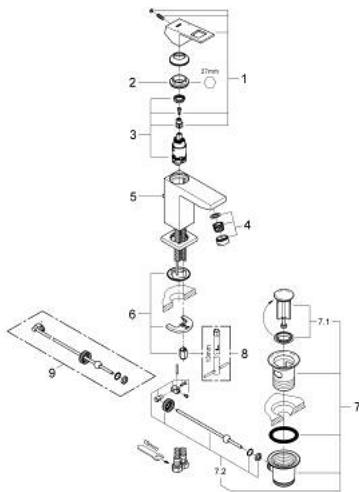

23 127 00E **EUROCUBE BASIN MIXER 1/2"**
S-SIZE

PRODUCT DESCRIPTION

- Tyc: Chrome
- single hole installation
- metal lever
- GROHE SilkMove 28 mm ceramic cartridge
- temperature limiter
- GROHE LongLife finish
- GROHE EcoJoy - Less water, perfect flow
- maximum flow rate (at 3 bar): 5 l/min
- GROHE FastFixation Plus installation system
- pop-up waste set 1 1/4"
- flexible connection hoses

23 127 00E **EUROCUBE BASIN MIXER 1/2"**
S-SIZE

SPARE PARTS

- 1: Lever (Spare part-nr. 46786000)
 - 2: Fitting ring (Spare part-nr. 46715000)
 - 3: Cartridge (Spare part-nr. 46580000)
 - 4: Mousseur (Spare part-nr. 48159000)
 - 5: Pop-up rod (Spare part-nr. 46787000)
 - 6: Shank mounting kit (Spare part-nr. 46645000)
 - 7: Waste set 1 1/4" (Spare part-nr. 28910000)
 - 7.1: Plug (Spare part-nr. 07182000)
 - 7.2: Eccentric rod (Spare part-nr. 07052000)
 - 8: Mounting wrench (Spare part-nr. 19017000)*
 - 9: Eccentric rod (Spare part-nr. 07341000)*
- * Optional accessories