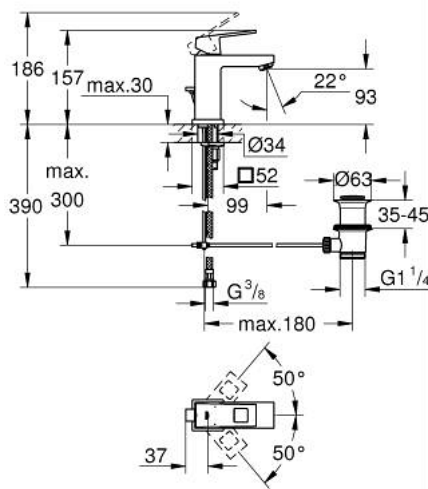

23 127 00E **EUROCUBE BASIN MIXER 1/2"**
S-SIZE

PRODUCT DESCRIPTION

- Tyc: Chrome
- single hole installation
- metal lever
- GROHE SilkMove 28 mm ceramic cartridge
- temperature limiter
- GROHE LongLife finish
- GROHE EcoJoy - Less water, perfect flow
- maximum flow rate (at 3 bar): 5 l/min
- GROHE FastFixation Plus installation system
- pop-up waste set 1 1/4"
- flexible connection hoses

23 127 00E **EUROCUBE BASIN MIXER 1/2"**
S-SIZE

SPARE PARTS

- 1: Lever (Spare part-nr. 46786000)
 - 2: Fitting ring (Spare part-nr. 46715000)
 - 3: Cartridge (Spare part-nr. 46580000)
 - 4: Mousseur (Spare part-nr. 48159000)
 - 5: Pop-up rod (Spare part-nr. 46787000)
 - 6: Shank mounting kit (Spare part-nr. 46645000)
 - 7: Waste set 1 1/4" (Spare part-nr. 28910000)
 - 7.1: Plug (Spare part-nr. 07182000)
 - 7.2: Eccentric rod (Spare part-nr. 07052000)
 - 8: Mounting wrench (Spare part-nr. 19017000)*
 - 9: Eccentric rod (Spare part-nr. 07341000)*
- * Optional accessories