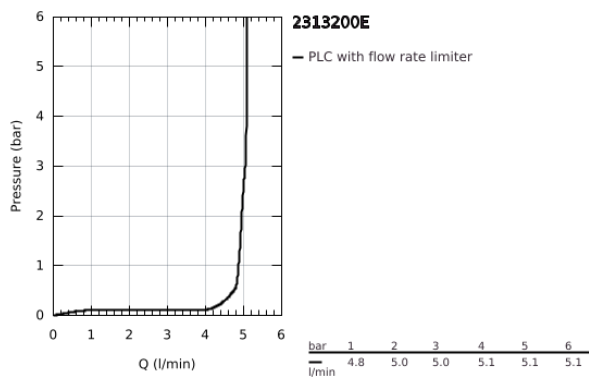

23 132 00E **EUROCUBE BASIN MIXER 1/2"**
S-SIZE

PRODUCT DESCRIPTION

- Colour: chrome
- single hole installation
- metal lever
- GROHE SilkMove 28 mm ceramic cartridge
- temperature limiter
- GROHE LongLife finish
- GROHE EcoJoy - less water, perfect flow
- maximum flow rate (at 3 bar): 5 l/min
- SpeedClean mousseur
- GROHE FastFixation Plus installation system
- smooth body
- flexible connection hoses

23 132 00E **EUROCUBE BASIN MIXER 1/2"**
S-SIZE

SPARE PARTS

- 1: Lever (Spare part-nr. 46786000)
 - 2: retaining ring (Spare part-nr. 46715000)
 - 3: Cartridge (Spare part-nr. 46580000)
 - 4: Mousseur (Spare part-nr. 48159000)
 - 5: Shank mounting kit (Spare part-nr. 46645000)
 - 6: Mounting wrench (Spare part-nr. 19017000)*
- * Optional accessories