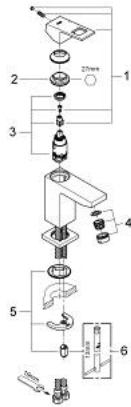

23 132 00E **EUROCUBE BASIN MIXER 1/2"**
S-SIZE

PRODUCT DESCRIPTION

- Colour: chrome
- single hole installation
- metal lever
- GROHE SilkMove 28 mm ceramic cartridge
- temperature limiter
- GROHE LongLife finish
- GROHE EcoJoy - less water, perfect flow
- maximum flow rate (at 3 bar): 5 l/min
- SpeedClean mousseur
- GROHE FastFixation Plus installation system
- smooth body
- flexible connection hoses

23 132 00E **EUROCUBE BASIN MIXER 1/2"**
S-SIZE

SPARE PARTS

- 1: Lever (Spare part-nr. 46786000)
 - 2: retaining ring (Spare part-nr. 46715000)
 - 3: Cartridge (Spare part-nr. 46580000)
 - 4: Mousseur (Spare part-nr. 48159000)
 - 5: Shank mounting kit (Spare part-nr. 46645000)
 - 6: Mounting wrench (Spare part-nr. 19017000)*
- * Optional accessories