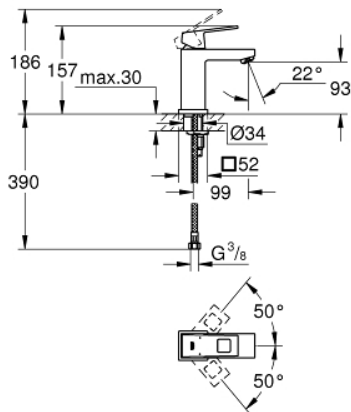

23 132 00E **EUROCUBE BASIN MIXER 1/2"**
S-SIZE

PRODUCT DESCRIPTION

- Colour: chrome
- single hole installation
- metal lever
- GROHE SilkMove 28 mm ceramic cartridge
- temperature limiter
- GROHE LongLife finish
- GROHE EcoJoy - less water, perfect flow
- maximum flow rate (at 3 bar): 5 l/min
- SpeedClean mousseur
- GROHE FastFixation Plus installation system
- smooth body
- flexible connection hoses

23 132 00E **EUROCUBE BASIN MIXER 1/2"**
S-SIZE

SPARE PARTS

- 1: Lever (Spare part-nr. 46786000)
 - 2: retaining ring (Spare part-nr. 46715000)
 - 3: Cartridge (Spare part-nr. 46580000)
 - 4: Mousseur (Spare part-nr. 48159000)
 - 5: Shank mounting kit (Spare part-nr. 46645000)
 - 6: Mounting wrench (Spare part-nr. 19017000)*
- * Optional accessories