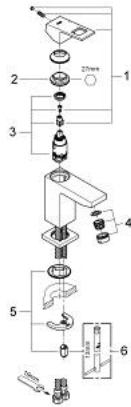

23 132 00E **EUROCUBE BASIN MIXER 1/2"**  
**S-SIZE**

**PRODUCT DESCRIPTION**

- Tyc: Chrome
- single hole installation
- metal lever
- GROHE SilkMove 28 mm ceramic cartridge
- temperature limiter
- GROHE LongLife finish
- GROHE EcoJoy - Less water, perfect flow
- maximum flow rate (at 3 bar): 5 l/min
- SpeedClean mousseur
- GROHE FastFixation Plus installation system
- smooth body
- flexible connection hoses

23 132 00E **EUROCUBE BASIN MIXER 1/2"**  
**S-SIZE**

**SPARE PARTS**

- 1: Lever (Spare part-nr. 46786000)
  - 2: Fitting ring (Spare part-nr. 46715000)
  - 3: Cartridge (Spare part-nr. 46580000)
  - 4: Mousseur (Spare part-nr. 48159000)
  - 5: Shank mounting kit (Spare part-nr. 46645000)
  - 6: Mounting wrench (Spare part-nr. 19017000)\*
- \* Optional accessories