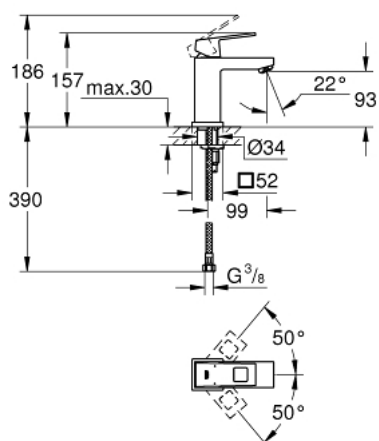

23 132 00E **EUROCUBE BASIN MIXER 1/2"**  
**S-SIZE**

**PRODUCT DESCRIPTION**

- Tyc: Chrome
- single hole installation
- metal lever
- GROHE SilkMove 28 mm ceramic cartridge
- temperature limiter
- GROHE LongLife finish
- GROHE EcoJoy - Less water, perfect flow
- maximum flow rate (at 3 bar): 5 l/min
- SpeedClean mousseur
- GROHE FastFixation Plus installation system
- smooth body
- flexible connection hoses

23 132 00E **EUROCUBE BASIN MIXER 1/2"**  
**S-SIZE**

**SPARE PARTS**

- 1: Lever (Spare part-nr. 46786000)
  - 2: Fitting ring (Spare part-nr. 46715000)
  - 3: Cartridge (Spare part-nr. 46580000)
  - 4: Mousseur (Spare part-nr. 48159000)
  - 5: Shank mounting kit (Spare part-nr. 46645000)
  - 6: Mounting wrench (Spare part-nr. 19017000)\*
- \* Optional accessories