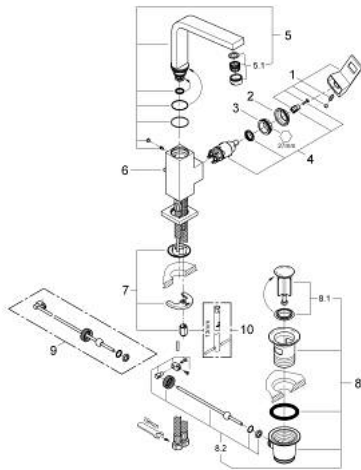

23 135 00E EUROCUBE SINGLE-LEVER BASIN MIXER 1/2" L-SIZE

PRODUCT DESCRIPTION

- Colour: chrome
- single hole installation
- metal lever
- GROHE SilkMove 28 mm ceramic cartridge
- temperature limiter
- GROHE LongLife finish
- GROHE EcoJoy - less water, perfect flow
- maximum flow rate (at 3 bar): 5 l/min
- SpeedClean mousseur
- GROHE FastFixation Plus installation system
- swivel tubular spout with stop limiter
- pop-up waste set 1 1/4"
- flexible connection hoses

23 135 00E EUROCUBE SINGLE-LEVER BASIN MIXER 1/2" L-SIZE

SPARE PARTS

- 1: Lever (Spare part-nr. 46788000)
- 2: Cap (Spare part-nr. 46581000)
- 3: retaining ring (Spare part-nr. 07419000)
- 4: Cartridge (Spare part-nr. 46580000)
- 5: Spout (Spare part-nr. 13323000)
- 5.1: Mousseur (Spare part-nr. 48159000)
- 6: Pop-up rod (Spare part-nr. 46787000)
- 7: Shank mounting kit (Spare part-nr. 46645000)
- 8: Waste set 1 1/4" (Spare part-nr. 28910000)
- 8.1: Plug (Spare part-nr. 07182000)
- 8.2: Eccentric rod (Spare part-nr. 07052000)
- 9: Eccentric rod (Spare part-nr. 07341000)*
- 10: Mounting wrench (Spare part-nr. 19017000)*