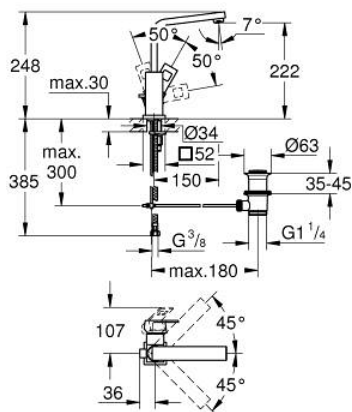

23 135 00E EUROCUBE SINGLE-LEVER BASIN MIXER 1/2" L-SIZE

PRODUCT DESCRIPTION

- Colour: chrome
- single hole installation
- metal lever
- GROHE SilkMove 28 mm ceramic cartridge
- temperature limiter
- GROHE LongLife finish
- GROHE EcoJoy - less water, perfect flow
- maximum flow rate (at 3 bar): 5 l/min
- SpeedClean mousseur
- GROHE FastFixation Plus installation system
- swivel tubular spout with stop limiter
- pop-up waste set 1 1/4"
- flexible connection hoses

23 135 00E EUROCUBE SINGLE-LEVER BASIN MIXER 1/2" L-SIZE

SPARE PARTS

- 1: Lever (Spare part-nr. 46788000)
- 2: Cap (Spare part-nr. 46581000)
- 3: retaining ring (Spare part-nr. 07419000)
- 4: Cartridge (Spare part-nr. 46580000)
- 5: Spout (Spare part-nr. 13323000)
- 5.1: Mousseur (Spare part-nr. 48159000)
- 6: Pop-up rod (Spare part-nr. 46787000)
- 7: Shank mounting kit (Spare part-nr. 46645000)
- 8: Waste set 1 1/4" (Spare part-nr. 28910000)
- 8.1: Plug (Spare part-nr. 07182000)
- 8.2: Eccentric rod (Spare part-nr. 07052000)
- 9: Eccentric rod (Spare part-nr. 07341000)*
- 10: Mounting wrench (Spare part-nr. 19017000)*