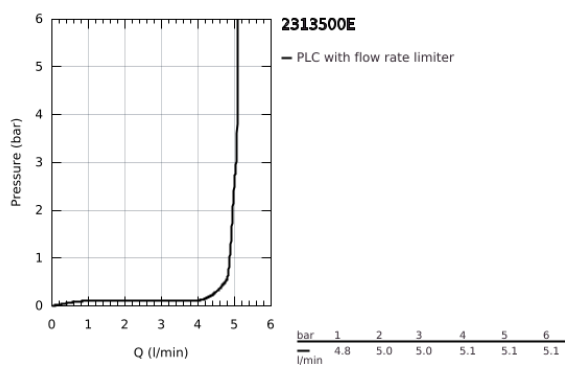

23 135 00E EUROCUBE SINGLE-LEVER BASIN MIXER 1/2" L-SIZE

PRODUCT DESCRIPTION

- Colour: chrome
- single hole installation
- metal lever
- GROHE SilkMove 28 mm ceramic cartridge
- temperature limiter
- GROHE LongLife finish
- GROHE EcoJoy - less water, perfect flow
- maximum flow rate (at 3 bar): 5 l/min
- SpeedClean mousseur
- GROHE FastFixation Plus installation system
- swivel tubular spout with stop limiter
- pop-up waste set 1 1/4"
- flexible connection hoses

23 135 00E EUROCUBE SINGLE-LEVER BASIN MIXER 1/2" L-SIZE

SPARE PARTS

- 1: Lever (Spare part-nr. 46788000)
- 2: Cap (Spare part-nr. 46581000)
- 3: retaining ring (Spare part-nr. 07419000)
- 4: Cartridge (Spare part-nr. 46580000)
- 5: Spout (Spare part-nr. 13323000)
- 5.1: Mousseur (Spare part-nr. 48159000)
- 6: Pop-up rod (Spare part-nr. 46787000)
- 7: Shank mounting kit (Spare part-nr. 46645000)
- 8: Waste set 1 1/4" (Spare part-nr. 28910000)
- 8.1: Plug (Spare part-nr. 07182000)
- 8.2: Eccentric rod (Spare part-nr. 07052000)
- 9: Eccentric rod (Spare part-nr. 07341000)*
- 10: Mounting wrench (Spare part-nr. 19017000)*