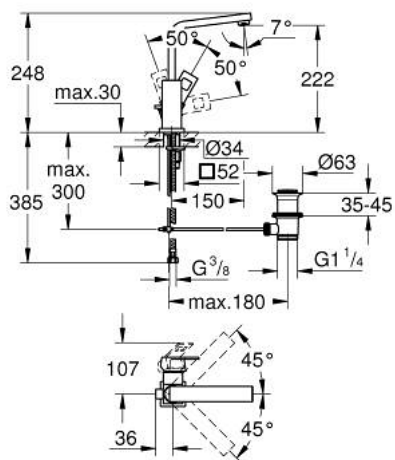

## 23 135 00E EUROCUBE SINGLE-LEVER BASIN MIXER 1/2" L-SIZE

### PRODUCT DESCRIPTION

- Tyc: Chrome
- single hole installation
- metal lever
- GROHE SilkMove 28 mm ceramic cartridge
- temperature limiter
- GROHE LongLife finish
- GROHE EcoJoy - Less water, perfect flow
- maximum flow rate (at 3 bar): 5 l/min
- SpeedClean mousseur
- GROHE FastFixation Plus installation system
- swivel tubular spout with stop limiter
- pop-up waste set 1 1/4"
- flexible connection hoses

23 135 00E **EUROCUBE SINGLE-LEVER BASIN MIXER 1/2"**  
**L-SIZE**

**SPARE PARTS**

- 1: Lever (Spare part-nr. 46788000)
  - 2: Cap (Spare part-nr. 46581000)
  - 3: Fitting ring (Spare part-nr. 07419000)
  - 4: Cartridge (Spare part-nr. 46580000)
  - 5: Spout (Spare part-nr. 13323000)
  - 5.1: Mousseur (Spare part-nr. 48159000)
  - 6: Pop-up rod (Spare part-nr. 46787000)
  - 7: Shank mounting kit (Spare part-nr. 46645000)
  - 8: Waste set 1 1/4" (Spare part-nr. 28910000)
  - 8.1: Plug (Spare part-nr. 07182000)
  - 8.2: Eccentric rod (Spare part-nr. 07052000)
  - 9: Eccentric rod (Spare part-nr. 07341000)\*
  - 10: Mounting wrench (Spare part-nr. 19017000)\*
- \* Optional accessories