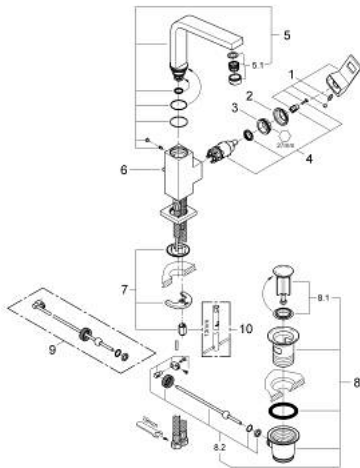

## 23 135 00E EUROCUBE SINGLE-LEVER BASIN MIXER 1/2" L-SIZE

### PRODUCT DESCRIPTION

- Tyc: Chrome
- single hole installation
- metal lever
- GROHE SilkMove 28 mm ceramic cartridge
- temperature limiter
- GROHE LongLife finish
- GROHE EcoJoy - Less water, perfect flow
- maximum flow rate (at 3 bar): 5 l/min
- SpeedClean mousseur
- GROHE FastFixation Plus installation system
- swivel tubular spout with stop limiter
- pop-up waste set 1 1/4"
- flexible connection hoses

23 135 00E **EUROCUBE SINGLE-LEVER BASIN MIXER 1/2"**  
**L-SIZE**

**SPARE PARTS**

- 1: Lever (Spare part-nr. 46788000)
  - 2: Cap (Spare part-nr. 46581000)
  - 3: Fitting ring (Spare part-nr. 07419000)
  - 4: Cartridge (Spare part-nr. 46580000)
  - 5: Spout (Spare part-nr. 13323000)
  - 5.1: Mousseur (Spare part-nr. 48159000)
  - 6: Pop-up rod (Spare part-nr. 46787000)
  - 7: Shank mounting kit (Spare part-nr. 46645000)
  - 8: Waste set 1 1/4" (Spare part-nr. 28910000)
  - 8.1: Plug (Spare part-nr. 07182000)
  - 8.2: Eccentric rod (Spare part-nr. 07052000)
  - 9: Eccentric rod (Spare part-nr. 07341000)\*
  - 10: Mounting wrench (Spare part-nr. 19017000)\*
- \* Optional accessories