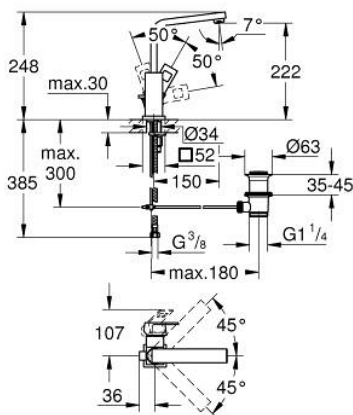

## 23 135 AL0 EUROCUBE SINGLE-LEVER BASIN MIXER 1/2" L-SIZE

### PRODUCT DESCRIPTION

- Colour: brushed hard graphite
- single hole installation
- metal lever
- GROHE SilkMove 28 mm ceramic cartridge
- temperature limiter
- GROHE LongLife finish
- GROHE EcoJoy - less water, perfect flow
- maximum flow rate (at 3 bar): 5 l/min
- SpeedClean mousseur
- GROHE FastFixation Plus installation system
- swivel tubular spout with stop limiter
- pop-up waste set 1 1/4"
- flexible connection hoses

### SPARE PARTS

- 1: Lever (Spare part-nr. 46788AL0)
- 2: Cap (Spare part-nr. 46581AL0)
- 3: retaining ring (Spare part-nr. 07419000)
- 4: Cartridge (Spare part-nr. 46580000)
- 5: Spout (Spare part-nr. 13322AL0)
- 5.1: Mousseur (Spare part-nr. 13929AL0)
- 6: Pop-up rod (Spare part-nr. 46787AL0)
- 7: Shank mounting kit (Spare part-nr. 46645000)
- 8: Waste set 1 1/4" (Spare part-nr. 28910AL0)
- 8.1: Plug (Spare part-nr. 07182AL0)
- 8.2: Eccentric rod (Spare part-nr. 07052000)
- 9: Eccentric rod (Spare part-nr. 07341000)\*
- 10: Mounting wrench (Spare part-nr. 19017000)\*