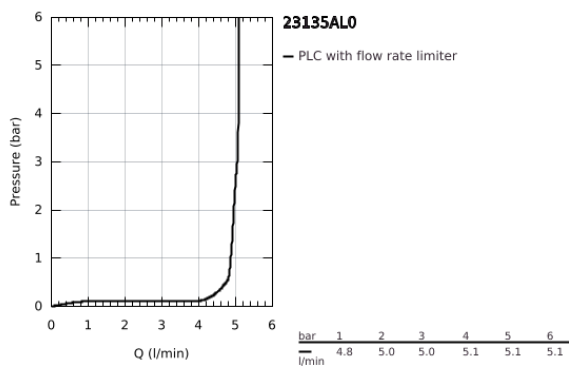

## 23 135 AL0 EUROCUBE SINGLE-LEVER BASIN MIXER 1/2" L-SIZE

### PRODUCT DESCRIPTION

- Colour: brushed hard graphite
- single hole installation
- metal lever
- GROHE SilkMove 28 mm ceramic cartridge
- temperature limiter
- GROHE LongLife finish
- GROHE EcoJoy - less water, perfect flow
- maximum flow rate (at 3 bar): 5 l/min
- SpeedClean mousseur
- GROHE FastFixation Plus installation system
- swivel tubular spout with stop limiter
- pop-up waste set 1 1/4"
- flexible connection hoses