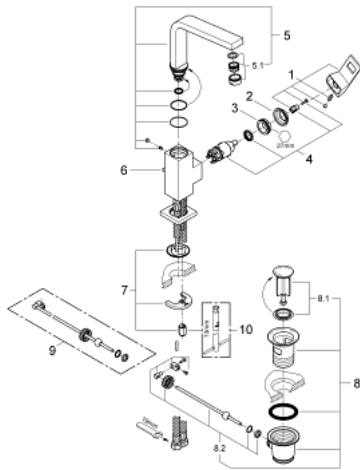

## 23 135 AL0 EUROCUBE SINGLE-LEVER BASIN MIXER 1/2" L-SIZE

### PRODUCT DESCRIPTION

- Colour: brushed hard graphite
- single hole installation
- metal lever
- GROHE SilkMove 28 mm ceramic cartridge
- temperature limiter
- GROHE LongLife finish
- GROHE EcoJoy - less water, perfect flow
- maximum flow rate (at 3 bar): 5 l/min
- SpeedClean mousseur
- GROHE FastFixation Plus installation system
- swivel tubular spout with stop limiter
- pop-up waste set 1 1/4"
- flexible connection hoses

### SPARE PARTS

- 1: Lever (Spare part-nr. 46788AL0)
- 2: Cap (Spare part-nr. 46581AL0)
- 3: retaining ring (Spare part-nr. 07419000)
- 4: Cartridge (Spare part-nr. 46580000)
- 5: Spout (Spare part-nr. 13322AL0)
- 5.1: Mousseur (Spare part-nr. 13929AL0)
- 6: Pop-up rod (Spare part-nr. 46787AL0)
- 7: Shank mounting kit (Spare part-nr. 46645000)
- 8: Waste set 1 1/4" (Spare part-nr. 28910AL0)
- 8.1: Plug (Spare part-nr. 07182AL0)
- 8.2: Eccentric rod (Spare part-nr. 07052000)
- 9: Eccentric rod (Spare part-nr. 07341000)\*
- 10: Mounting wrench (Spare part-nr. 19017000)\*