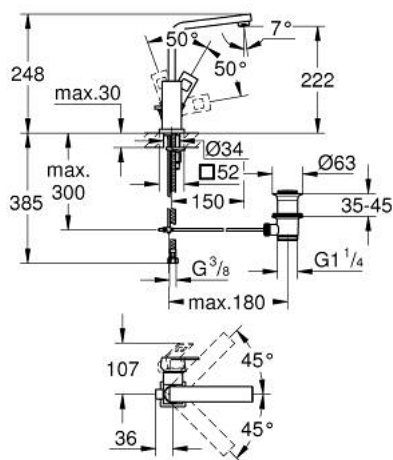

23 135 AL0 EUROCUBE SINGLE-LEVER BASIN MIXER 1/2" L-SIZE

PRODUCT DESCRIPTION

- Tyc: brushed hard graphite
- single hole installation
- metal lever
- GROHE SilkMove 28 mm ceramic cartridge
- temperature limiter
- GROHE LongLife finish
- GROHE EcoJoy - Less water, perfect flow
- maximum flow rate (at 3 bar): 5 l/min
- SpeedClean mousseur
- GROHE FastFixation Plus installation system
- swivel tubular spout with stop limiter
- pop-up waste set 1 1/4"
- flexible connection hoses

23 135 AL0 **EUROCUBE SINGLE-LEVER BASIN MIXER 1/2"**
L-SIZE

SPARE PARTS

- 1: Lever (Spare part-nr. 46788AL0)
 - 2: Cap (Spare part-nr. 46581AL0)
 - 3: Fitting ring (Spare part-nr. 07419000)
 - 4: Cartridge (Spare part-nr. 46580000)
 - 5: Spout (Spare part-nr. 13322AL0)
 - 5.1: Mousseur (Spare part-nr. 13929AL0)
 - 6: Pop-up rod (Spare part-nr. 46787AL0)
 - 7: Shank mounting kit (Spare part-nr. 46645000)
 - 8: Waste set 1 1/4" (Spare part-nr. 28910AL0)
 - 8.1: Plug (Spare part-nr. 07182AL0)
 - 8.2: Eccentric rod (Spare part-nr. 07052000)
 - 9: Eccentric rod (Spare part-nr. 07341000)*
 - 10: Mounting wrench (Spare part-nr. 19017000)*
- * Optional accessories