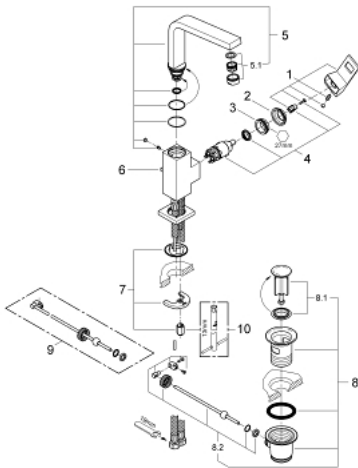

23 135 AL0 EUROCUBE SINGLE-LEVER BASIN MIXER 1/2" L-SIZE

PRODUCT DESCRIPTION

- Tyc: brushed hard graphite
- single hole installation
- metal lever
- GROHE SilkMove 28 mm ceramic cartridge
- temperature limiter
- GROHE LongLife finish
- GROHE EcoJoy - Less water, perfect flow
- maximum flow rate (at 3 bar): 5 l/min
- SpeedClean mousseur
- GROHE FastFixation Plus installation system
- swivel tubular spout with stop limiter
- pop-up waste set 1 1/4"
- flexible connection hoses

23 135 AL0 **EUROCUBE SINGLE-LEVER BASIN MIXER 1/2"**
L-SIZE

SPARE PARTS

- 1: Lever (Spare part-nr. 46788AL0)
 - 2: Cap (Spare part-nr. 46581AL0)
 - 3: Fitting ring (Spare part-nr. 07419000)
 - 4: Cartridge (Spare part-nr. 46580000)
 - 5: Spout (Spare part-nr. 13322AL0)
 - 5.1: Mousseur (Spare part-nr. 13929AL0)
 - 6: Pop-up rod (Spare part-nr. 46787AL0)
 - 7: Shank mounting kit (Spare part-nr. 46645000)
 - 8: Waste set 1 1/4" (Spare part-nr. 28910AL0)
 - 8.1: Plug (Spare part-nr. 07182AL0)
 - 8.2: Eccentric rod (Spare part-nr. 07052000)
 - 9: Eccentric rod (Spare part-nr. 07341000)*
 - 10: Mounting wrench (Spare part-nr. 19017000)*
- * Optional accessories