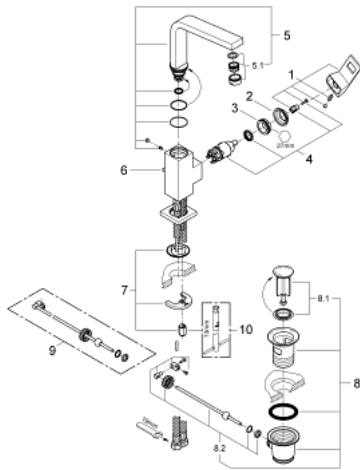

23 135 DC0 EUROCUBE SINGLE-LEVER BASIN MIXER 1/2" L-SIZE

SPARE PARTS

- 1: Lever (Spare part-nr. 46788DC0)
- 2: Cap (Spare part-nr. 46581DC0)
- 3: retaining ring (Spare part-nr. 07419000)
- 4: Cartridge (Spare part-nr. 46580000)
- 5: Spout (Spare part-nr. 13322DC0)
- 5.1: Mousseur (Spare part-nr. 13929DC0)
- 6: Pop-up rod (Spare part-nr. 46787DC0)
- 7: Shank mounting kit (Spare part-nr. 46645000)
- 8: Waste set 1 1/4" (Spare part-nr. 28910DC0)
- 8.1: Plug (Spare part-nr. 07182DC0)
- 8.2: Eccentric rod (Spare part-nr. 07052000)
- 9: Eccentric rod (Spare part-nr. 07341000)*
- 10: Mounting wrench (Spare part-nr. 19017000)*