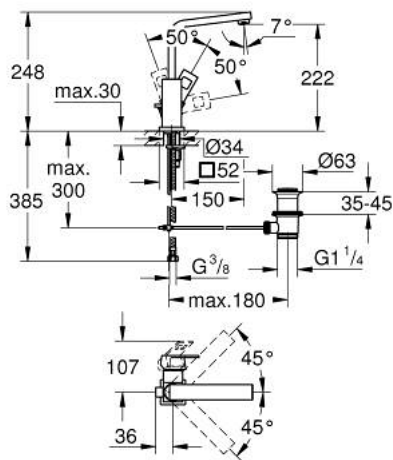

23 135 DC0 EUROCUBE SINGLE-LEVER BASIN MIXER 1/2" L-SIZE

PRODUCT DESCRIPTION

- Tyc: supersteel
- single hole installation
- metal lever
- GROHE SilkMove 28 mm ceramic cartridge
- temperature limiter
- GROHE LongLife finish
- GROHE EcoJoy - Less water, perfect flow
- maximum flow rate (at 3 bar): 5 l/min
- SpeedClean mousseur
- GROHE FastFixation Plus installation system
- swivel tubular spout with stop limiter
- pop-up waste set 1 1/4"
- flexible connection hoses

23 135 DC0 **EUROCUBE SINGLE-LEVER BASIN MIXER 1/2"**
L-SIZE

SPARE PARTS

- 1: Lever (Spare part-nr. 46788DC0)
- 2: Cap (Spare part-nr. 46581DC0)
- 3: Fitting ring (Spare part-nr. 07419000)
- 4: Cartridge (Spare part-nr. 46580000)
- 5: Spout (Spare part-nr. 13322DC0)
- 5.1: Mousseur (Spare part-nr. 13929DC0)
- 6: Pop-up rod (Spare part-nr. 46787DC0)
- 7: Shank mounting kit (Spare part-nr. 46645000)
- 8: Waste set 1 1/4" (Spare part-nr. 28910DC0)
- 8.1: Plug (Spare part-nr. 07182DC0)
- 8.2: Eccentric rod (Spare part-nr. 07052000)
- 9: Eccentric rod (Spare part-nr. 07341000)*
- 10: Mounting wrench (Spare part-nr. 19017000)*