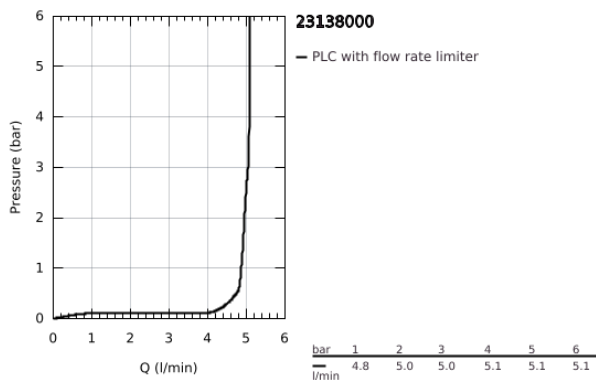

23 138 000 **EUROCUBE SINGLE-LEVER BIDET MIXER 1/2" S-SIZE**

PRODUCT DESCRIPTION

- Colour: chrome
- single hole installation
- metal lever
- GROHE SilkMove 28 mm ceramic cartridge
- temperature limiter
- GROHE LongLife finish
- GROHE EcoJoy - less water, perfect flow
- maximum flow rate (at 3 bar): 5 l/min
- GROHE FastFixation Plus installation system
- ball-joint mousseur
- pop-up waste set 1 1/4"
- flexible connection hoses

23 138 000 EUROCUBE SINGLE-LEVER BIDET MIXER 1/2" S-SIZE

SPARE PARTS

- 1: Lever (Spare part-nr. 46786000)
 - 2: retaining ring (Spare part-nr. 46715000)
 - 3: Cartridge (Spare part-nr. 46580000)
 - 4: Ball-joint aerator (Spare part-nr. 46791000)
 - 5: Pop-up rod (Spare part-nr. 46787000)
 - 6: Shank mounting kit (Spare part-nr. 46645000)
 - 7: Waste set 1 1/4" (Spare part-nr. 28910000)
 - 7.1: Plug (Spare part-nr. 07182000)
 - 7.2: Eccentric rod (Spare part-nr. 07052000)
 - 8: Mounting wrench (Spare part-nr. 19017000)*
 - 9: Eccentric rod (Spare part-nr. 07341000)*
- * Optional accessories