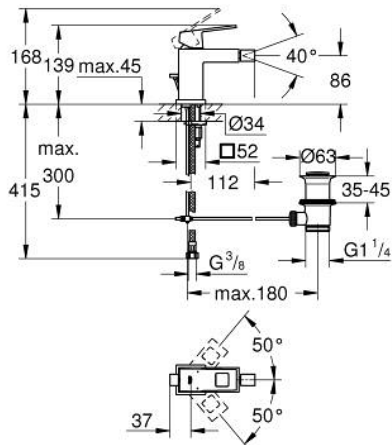

23 138 000 **EUROCUBE SINGLE-LEVER BIDET MIXER 1/2" S-SIZE**

PRODUCT DESCRIPTION

- Colour: chrome
- single hole installation
- metal lever
- GROHE SilkMove 28 mm ceramic cartridge
- temperature limiter
- GROHE LongLife finish
- GROHE EcoJoy - less water, perfect flow
- maximum flow rate (at 3 bar): 5 l/min
- GROHE FastFixation Plus installation system
- ball-joint mousseur
- pop-up waste set 1 1/4"
- flexible connection hoses

23 138 000 EUROCUBE SINGLE-LEVER BIDET MIXER 1/2" S-SIZE

SPARE PARTS

- 1: Lever (Spare part-nr. 46786000)
 - 2: retaining ring (Spare part-nr. 46715000)
 - 3: Cartridge (Spare part-nr. 46580000)
 - 4: Ball-joint aerator (Spare part-nr. 46791000)
 - 5: Pop-up rod (Spare part-nr. 46787000)
 - 6: Shank mounting kit (Spare part-nr. 46645000)
 - 7: Waste set 1 1/4" (Spare part-nr. 28910000)
 - 7.1: Plug (Spare part-nr. 07182000)
 - 7.2: Eccentric rod (Spare part-nr. 07052000)
 - 8: Mounting wrench (Spare part-nr. 19017000)*
 - 9: Eccentric rod (Spare part-nr. 07341000)*
- * Optional accessories