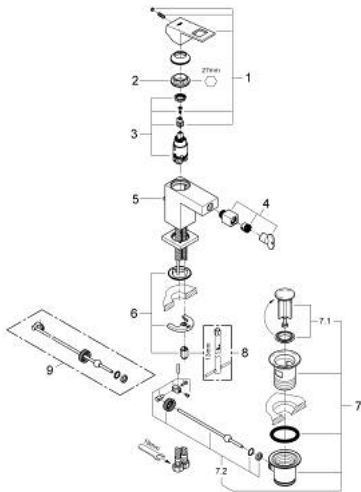

23 138 000 **EUROCUBE SINGLE-LEVER BIDET MIXER 1/2" S-SIZE**

PRODUCT DESCRIPTION

- Colour: chrome
- single hole installation
- metal lever
- GROHE SilkMove 28 mm ceramic cartridge
- temperature limiter
- GROHE LongLife finish
- GROHE EcoJoy - less water, perfect flow
- maximum flow rate (at 3 bar): 5 l/min
- GROHE FastFixation Plus installation system
- ball-joint mousseur
- pop-up waste set 1 1/4"
- flexible connection hoses

23 138 000 EUROCUBE SINGLE-LEVER BIDET MIXER 1/2" S-SIZE

SPARE PARTS

- 1: Lever (Spare part-nr. 46786000)
 - 2: retaining ring (Spare part-nr. 46715000)
 - 3: Cartridge (Spare part-nr. 46580000)
 - 4: Ball-joint aerator (Spare part-nr. 46791000)
 - 5: Pop-up rod (Spare part-nr. 46787000)
 - 6: Shank mounting kit (Spare part-nr. 46645000)
 - 7: Waste set 1 1/4" (Spare part-nr. 28910000)
 - 7.1: Plug (Spare part-nr. 07182000)
 - 7.2: Eccentric rod (Spare part-nr. 07052000)
 - 8: Mounting wrench (Spare part-nr. 19017000)*
 - 9: Eccentric rod (Spare part-nr. 07341000)*
- * Optional accessories