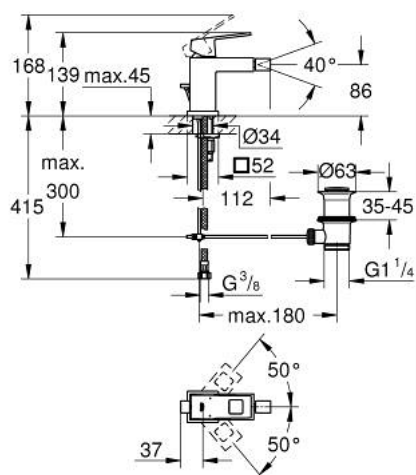

23 138 000 EUROCUBE SINGLE-LEVER BIDET MIXER 1/2" S-SIZE

PRODUCT DESCRIPTION

- Tyc: Chrome
- single hole installation
- metal lever
- GROHE SilkMove 28 mm ceramic cartridge
- temperature limiter
- GROHE LongLife finish
- GROHE EcoJoy - Less water, perfect flow
- maximum flow rate (at 3 bar): 5 l/min
- GROHE FastFixation Plus installation system
- ball-joint mousseur
- pop-up waste set 1 1/4"
- flexible connection hoses

23 138 000 EUROCUBE SINGLE-LEVER BIDET MIXER 1/2" S-SIZE

SPARE PARTS

- 1: Lever (Spare part-nr. 46786000)
- 2: Fitting ring (Spare part-nr. 46715000)
- 3: Cartridge (Spare part-nr. 46580000)
- 4: Ball-joint aerator (Spare part-nr. 46791000)
- 5: Pop-up rod (Spare part-nr. 46787000)
- 6: Shank mounting kit (Spare part-nr. 46645000)
- 7: Waste set 1 1/4" (Spare part-nr. 28910000)
- 7.1: Plug (Spare part-nr. 07182000)
- 7.2: Eccentric rod (Spare part-nr. 07052000)
- 8: Mounting wrench (Spare part-nr. 19017000)*
- 9: Eccentric rod (Spare part-nr. 07341000)*