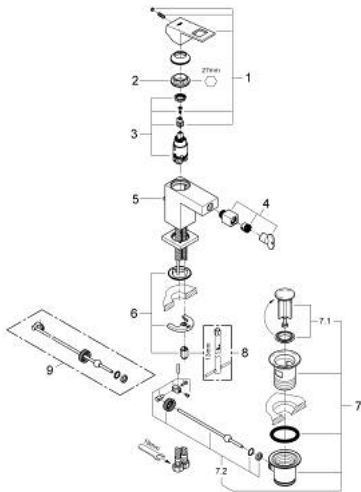

23 138 000 EUROCUBE SINGLE-LEVER BIDET MIXER 1/2" S-SIZE

PRODUCT DESCRIPTION

- Tyc: Chrome
- single hole installation
- metal lever
- GROHE SilkMove 28 mm ceramic cartridge
- temperature limiter
- GROHE LongLife finish
- GROHE EcoJoy - Less water, perfect flow
- maximum flow rate (at 3 bar): 5 l/min
- GROHE FastFixation Plus installation system
- ball-joint mousseur
- pop-up waste set 1 1/4"
- flexible connection hoses

23 138 000 EUROCUBE SINGLE-LEVER BIDET MIXER 1/2" S-SIZE

SPARE PARTS

- 1: Lever (Spare part-nr. 46786000)
- 2: Fitting ring (Spare part-nr. 46715000)
- 3: Cartridge (Spare part-nr. 46580000)
- 4: Ball-joint aerator (Spare part-nr. 46791000)
- 5: Pop-up rod (Spare part-nr. 46787000)
- 6: Shank mounting kit (Spare part-nr. 46645000)
- 7: Waste set 1 1/4" (Spare part-nr. 28910000)
- 7.1: Plug (Spare part-nr. 07182000)
- 7.2: Eccentric rod (Spare part-nr. 07052000)
- 8: Mounting wrench (Spare part-nr. 19017000)*
- 9: Eccentric rod (Spare part-nr. 07341000)*