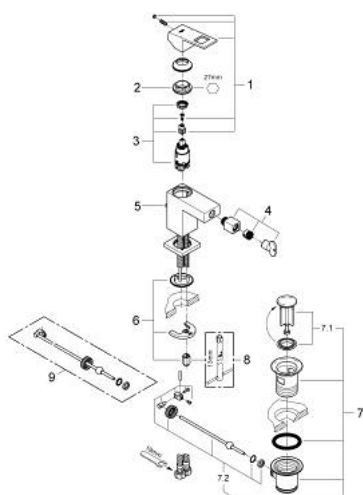

23 138 AL0 EUROCUBE SINGLE-LEVER BIDET MIXER 1/2" S-SIZE

PRODUCT DESCRIPTION

- Colour: brushed hard graphite
- single hole installation
- metal lever
- GROHE SilkMove 28 mm ceramic cartridge
- temperature limiter
- GROHE LongLife finish
- GROHE EcoJoy - less water, perfect flow
- maximum flow rate (at 3 bar): 5 l/min
- GROHE FastFixation Plus installation system
- ball-joint mousseur
- pop-up waste set 1 1/4"
- flexible connection hoses

23 138 AL0 EUROCUBE SINGLE-LEVER BIDET MIXER 1/2" S-SIZE

SPARE PARTS

- 1: Lever (Spare part-nr. 46786AL0)
- 2: retaining ring (Spare part-nr. 46715000)
- 3: Cartridge (Spare part-nr. 46580000)
- 4: Ball-joint aerator (Spare part-nr. 46791AL0)
- 5: Pop-up rod (Spare part-nr. 46787AL0)
- 6: Shank mounting kit (Spare part-nr. 46645000)
- 7: Waste set 1 1/4" (Spare part-nr. 28910AL0)
- 7.1: Plug (Spare part-nr. 07182AL0)
- 7.2: Eccentric rod (Spare part-nr. 07052000)
- 8: Mounting wrench (Spare part-nr. 19017000)*
- 9: Eccentric rod (Spare part-nr. 07341000)*