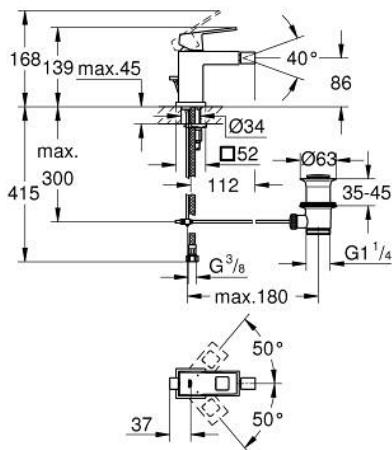

23 138 AL0 EUROCUBE SINGLE-LEVER BIDET MIXER 1/2" S-SIZE

PRODUCT DESCRIPTION

- Colour: brushed hard graphite
- single hole installation
- metal lever
- GROHE SilkMove 28 mm ceramic cartridge
- temperature limiter
- GROHE LongLife finish
- GROHE EcoJoy - less water, perfect flow
- maximum flow rate (at 3 bar): 5 l/min
- GROHE FastFixation Plus installation system
- ball-joint mousseur
- pop-up waste set 1 1/4"
- flexible connection hoses

23 138 AL0 EUROCUBE SINGLE-LEVER BIDET MIXER 1/2" S-SIZE

SPARE PARTS

- 1: Lever (Spare part-nr. 46786AL0)
- 2: retaining ring (Spare part-nr. 46715000)
- 3: Cartridge (Spare part-nr. 46580000)
- 4: Ball-joint aerator (Spare part-nr. 46791AL0)
- 5: Pop-up rod (Spare part-nr. 46787AL0)
- 6: Shank mounting kit (Spare part-nr. 46645000)
- 7: Waste set 1 1/4" (Spare part-nr. 28910AL0)
- 7.1: Plug (Spare part-nr. 07182AL0)
- 7.2: Eccentric rod (Spare part-nr. 07052000)
- 8: Mounting wrench (Spare part-nr. 19017000)*
- 9: Eccentric rod (Spare part-nr. 07341000)*