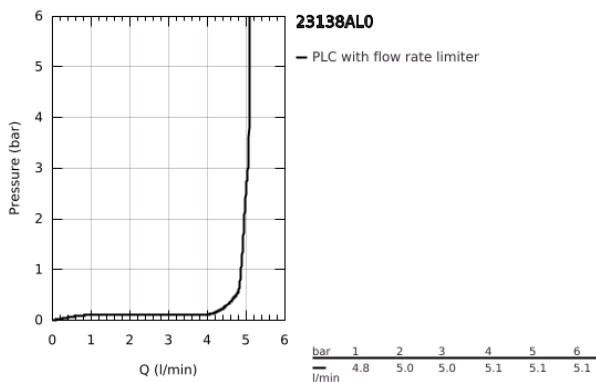

23 138 AL0 EUROCUBE SINGLE-LEVER BIDET MIXER 1/2" S-SIZE

PRODUCT DESCRIPTION

- Colour: brushed hard graphite
- single hole installation
- metal lever
- GROHE SilkMove 28 mm ceramic cartridge
- temperature limiter
- GROHE LongLife finish
- GROHE EcoJoy - less water, perfect flow
- maximum flow rate (at 3 bar): 5 l/min
- GROHE FastFixation Plus installation system
- ball-joint mousseur
- pop-up waste set 1 1/4"
- flexible connection hoses

23 138 AL0 EUROCUBE SINGLE-LEVER BIDET MIXER 1/2" S-SIZE

SPARE PARTS

- 1: Lever (Spare part-nr. 46786AL0)
- 2: retaining ring (Spare part-nr. 46715000)
- 3: Cartridge (Spare part-nr. 46580000)
- 4: Ball-joint aerator (Spare part-nr. 46791AL0)
- 5: Pop-up rod (Spare part-nr. 46787AL0)
- 6: Shank mounting kit (Spare part-nr. 46645000)
- 7: Waste set 1 1/4" (Spare part-nr. 28910AL0)
- 7.1: Plug (Spare part-nr. 07182AL0)
- 7.2: Eccentric rod (Spare part-nr. 07052000)
- 8: Mounting wrench (Spare part-nr. 19017000)*
- 9: Eccentric rod (Spare part-nr. 07341000)*