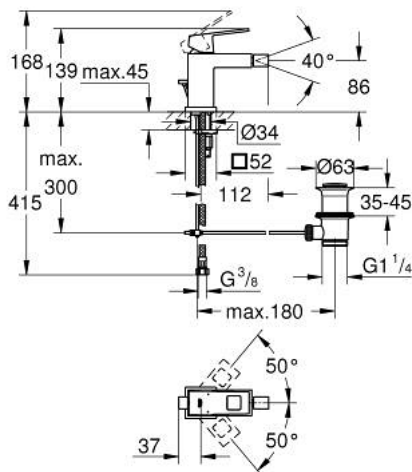

23 138 AL0 EUROCUBE SINGLE-LEVER BIDET MIXER 1/2" S-SIZE

PRODUCT DESCRIPTION

- Tyc: brushed hard graphite
- single hole installation
- metal lever
- GROHE SilkMove 28 mm ceramic cartridge
- temperature limiter
- GROHE LongLife finish
- GROHE EcoJoy - Less water, perfect flow
- maximum flow rate (at 3 bar): 5 l/min
- GROHE FastFixation Plus installation system
- ball-joint mousseur
- pop-up waste set 1 1/4"
- flexible connection hoses

23 138 AL0 EUROCUBE SINGLE-LEVER BIDET MIXER 1/2" S-SIZE

SPARE PARTS

- 1: Lever (Spare part-nr. 46786AL0)
- 2: Fitting ring (Spare part-nr. 46715000)
- 3: Cartridge (Spare part-nr. 46580000)
- 4: Ball-joint aerator (Spare part-nr. 46791AL0)
- 5: Pop-up rod (Spare part-nr. 46787AL0)
- 6: Shank mounting kit (Spare part-nr. 46645000)
- 7: Waste set 1 1/4" (Spare part-nr. 28910AL0)
- 7.1: Plug (Spare part-nr. 07182AL0)
- 7.2: Eccentric rod (Spare part-nr. 07052000)
- 8: Mounting wrench (Spare part-nr. 19017000)*
- 9: Eccentric rod (Spare part-nr. 07341000)*