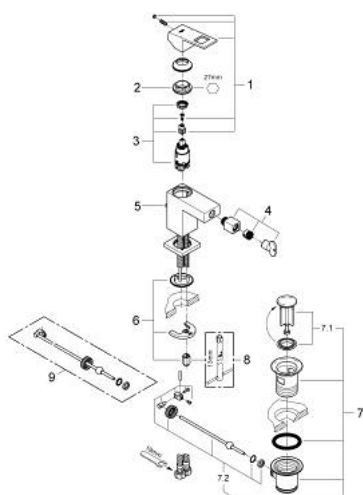

23 138 AL0 EUROCUBE SINGLE-LEVER BIDET MIXER 1/2" S-SIZE

PRODUCT DESCRIPTION

- Tyc: brushed hard graphite
- single hole installation
- metal lever
- GROHE SilkMove 28 mm ceramic cartridge
- temperature limiter
- GROHE LongLife finish
- GROHE EcoJoy - Less water, perfect flow
- maximum flow rate (at 3 bar): 5 l/min
- GROHE FastFixation Plus installation system
- ball-joint mousseur
- pop-up waste set 1 1/4"
- flexible connection hoses

23 138 AL0 EUROCUBE SINGLE-LEVER BIDET MIXER 1/2" S-SIZE

SPARE PARTS

- 1: Lever (Spare part-nr. 46786AL0)
- 2: Fitting ring (Spare part-nr. 46715000)
- 3: Cartridge (Spare part-nr. 46580000)
- 4: Ball-joint aerator (Spare part-nr. 46791AL0)
- 5: Pop-up rod (Spare part-nr. 46787AL0)
- 6: Shank mounting kit (Spare part-nr. 46645000)
- 7: Waste set 1 1/4" (Spare part-nr. 28910AL0)
- 7.1: Plug (Spare part-nr. 07182AL0)
- 7.2: Eccentric rod (Spare part-nr. 07052000)
- 8: Mounting wrench (Spare part-nr. 19017000)*
- 9: Eccentric rod (Spare part-nr. 07341000)*