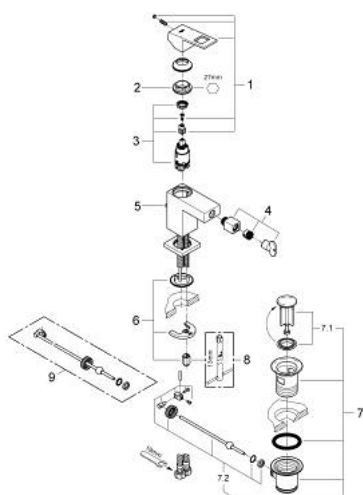

23 138 DC0 EUROCUBE SINGLE-LEVER BIDET MIXER 1/2" S-SIZE

PRODUCT DESCRIPTION

- Colour: supersteel
- single hole installation
- metal lever
- GROHE SilkMove 28 mm ceramic cartridge
- temperature limiter
- GROHE LongLife finish
- GROHE EcoJoy - less water, perfect flow
- maximum flow rate (at 3 bar): 5 l/min
- GROHE FastFixation Plus installation system
- ball-joint mousseur
- pop-up waste set 1 1/4"
- flexible connection hoses

23 138 DC0 EUROCUBE SINGLE-LEVER BIDET MIXER 1/2" S-SIZE

SPARE PARTS

- 1: Lever (Spare part-nr. 46786DC0)
 - 2: retaining ring (Spare part-nr. 46715000)
 - 3: Cartridge (Spare part-nr. 46580000)
 - 4: Ball-joint aerator (Spare part-nr. 46791DC0)
 - 5: Pop-up rod (Spare part-nr. 46787DC0)
 - 6: Shank mounting kit (Spare part-nr. 46645000)
 - 7: Waste set 1 1/4" (Spare part-nr. 28910DC0)
 - 7.1: Plug (Spare part-nr. 07182DC0)
 - 7.2: Eccentric rod (Spare part-nr. 07052000)
 - 8: Mounting wrench (Spare part-nr. 19017000)*
 - 9: Eccentric rod (Spare part-nr. 07341000)*
- * Optional accessories