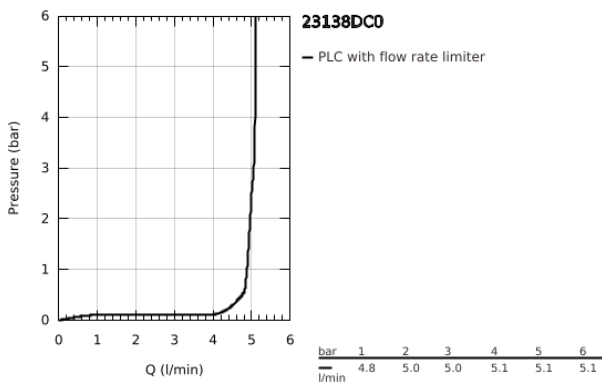

23 138 DC0 EUROCUBE SINGLE-LEVER BIDET MIXER 1/2" S-SIZE

PRODUCT DESCRIPTION

- Colour: supersteel
- single hole installation
- metal lever
- GROHE SilkMove 28 mm ceramic cartridge
- temperature limiter
- GROHE LongLife finish
- GROHE EcoJoy - less water, perfect flow
- maximum flow rate (at 3 bar): 5 l/min
- GROHE FastFixation Plus installation system
- ball-joint mousseur
- pop-up waste set 1 1/4"
- flexible connection hoses

23 138 DC0 EUROCUBE SINGLE-LEVER BIDET MIXER 1/2" S-SIZE

SPARE PARTS

- 1: Lever (Spare part-nr. 46786DC0)
 - 2: retaining ring (Spare part-nr. 46715000)
 - 3: Cartridge (Spare part-nr. 46580000)
 - 4: Ball-joint aerator (Spare part-nr. 46791DC0)
 - 5: Pop-up rod (Spare part-nr. 46787DC0)
 - 6: Shank mounting kit (Spare part-nr. 46645000)
 - 7: Waste set 1 1/4" (Spare part-nr. 28910DC0)
 - 7.1: Plug (Spare part-nr. 07182DC0)
 - 7.2: Eccentric rod (Spare part-nr. 07052000)
 - 8: Mounting wrench (Spare part-nr. 19017000)*
 - 9: Eccentric rod (Spare part-nr. 07341000)*
- * Optional accessories