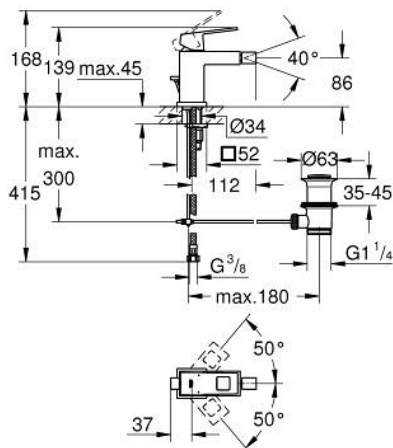

23 138 DC0 EUROCUBE SINGLE-LEVER BIDET MIXER 1/2" S-SIZE

PRODUCT DESCRIPTION

- Colour: supersteel
- single hole installation
- metal lever
- GROHE SilkMove 28 mm ceramic cartridge
- temperature limiter
- GROHE LongLife finish
- GROHE EcoJoy - less water, perfect flow
- maximum flow rate (at 3 bar): 5 l/min
- GROHE FastFixation Plus installation system
- ball-joint mousseur
- pop-up waste set 1 1/4"
- flexible connection hoses

23 138 DC0 EUROCUBE SINGLE-LEVER BIDET MIXER 1/2" S-SIZE

SPARE PARTS

- 1: Lever (Spare part-nr. 46786DC0)
 - 2: retaining ring (Spare part-nr. 46715000)
 - 3: Cartridge (Spare part-nr. 46580000)
 - 4: Ball-joint aerator (Spare part-nr. 46791DC0)
 - 5: Pop-up rod (Spare part-nr. 46787DC0)
 - 6: Shank mounting kit (Spare part-nr. 46645000)
 - 7: Waste set 1 1/4" (Spare part-nr. 28910DC0)
 - 7.1: Plug (Spare part-nr. 07182DC0)
 - 7.2: Eccentric rod (Spare part-nr. 07052000)
 - 8: Mounting wrench (Spare part-nr. 19017000)*
 - 9: Eccentric rod (Spare part-nr. 07341000)*
- * Optional accessories