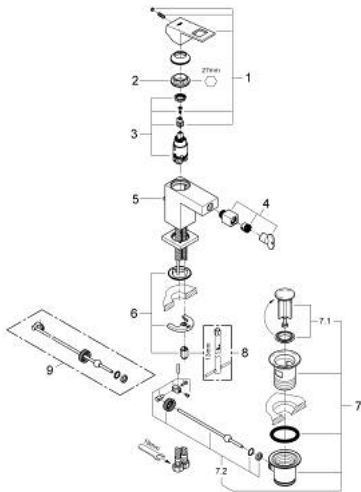

## 23 138 DC0 EUROCUBE SINGLE-LEVER BIDET MIXER 1/2" S-SIZE

### PRODUCT DESCRIPTION

- Tyc: supersteel
- single hole installation
- metal lever
- GROHE SilkMove 28 mm ceramic cartridge
- temperature limiter
- GROHE LongLife finish
- GROHE EcoJoy - Less water, perfect flow
- maximum flow rate (at 3 bar): 5 l/min
- GROHE FastFixation Plus installation system
- ball-joint mousseur
- pop-up waste set 1 1/4"
- flexible connection hoses

### SPARE PARTS

- 1: Lever (Spare part-nr. 46786DC0)
- 2: Fitting ring (Spare part-nr. 46715000)
- 3: Cartridge (Spare part-nr. 46580000)
- 4: Ball-joint aerator (Spare part-nr. 46791DC0)
- 5: Pop-up rod (Spare part-nr. 46787DC0)
- 6: Shank mounting kit (Spare part-nr. 46645000)
- 7: Waste set 1 1/4" (Spare part-nr. 28910DC0)
- 7.1: Plug (Spare part-nr. 07182DC0)
- 7.2: Eccentric rod (Spare part-nr. 07052000)
- 8: Mounting wrench (Spare part-nr. 19017000)\*
- 9: Eccentric rod (Spare part-nr. 07341000)\*