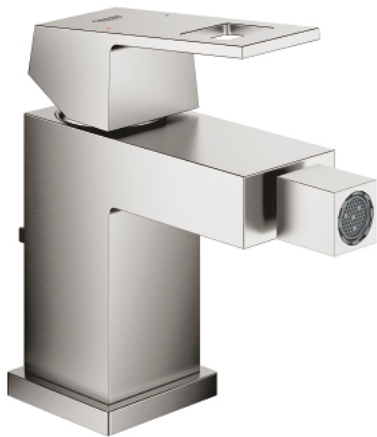

## 23 138 DC0 EUROCUBE SINGLE-LEVER BIDET MIXER 1/2" S-SIZE

### PRODUCT DESCRIPTION

- Tyc: supersteel
- single hole installation
- metal lever
- GROHE SilkMove 28 mm ceramic cartridge
- temperature limiter
- GROHE LongLife finish
- GROHE EcoJoy - Less water, perfect flow
- maximum flow rate (at 3 bar): 5 l/min
- GROHE FastFixation Plus installation system
- ball-joint mousseur
- pop-up waste set 1 1/4"
- flexible connection hoses

### SPARE PARTS

- 1: Lever (Spare part-nr. 46786DC0)
- 2: Fitting ring (Spare part-nr. 46715000)
- 3: Cartridge (Spare part-nr. 46580000)
- 4: Ball-joint aerator (Spare part-nr. 46791DC0)
- 5: Pop-up rod (Spare part-nr. 46787DC0)
- 6: Shank mounting kit (Spare part-nr. 46645000)
- 7: Waste set 1 1/4" (Spare part-nr. 28910DC0)
- 7.1: Plug (Spare part-nr. 07182DC0)
- 7.2: Eccentric rod (Spare part-nr. 07052000)
- 8: Mounting wrench (Spare part-nr. 19017000)\*
- 9: Eccentric rod (Spare part-nr. 07341000)\*