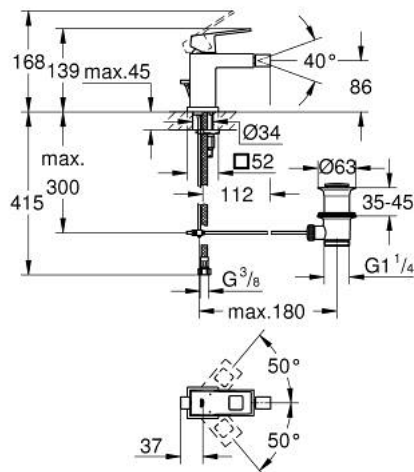

## 23 138 DC0 EUROCUBE SINGLE-LEVER BIDET MIXER 1/2" S-SIZE

### PRODUCT DESCRIPTION

- Tyc: supersteel
- single hole installation
- metal lever
- GROHE SilkMove 28 mm ceramic cartridge
- temperature limiter
- GROHE LongLife finish
- GROHE EcoJoy - Less water, perfect flow
- maximum flow rate (at 3 bar): 5 l/min
- GROHE FastFixation Plus installation system
- ball-joint mousseur
- pop-up waste set 1 1/4"
- flexible connection hoses

### SPARE PARTS

- 1: Lever (Spare part-nr. 46786DC0)
- 2: Fitting ring (Spare part-nr. 46715000)
- 3: Cartridge (Spare part-nr. 46580000)
- 4: Ball-joint aerator (Spare part-nr. 46791DC0)
- 5: Pop-up rod (Spare part-nr. 46787DC0)
- 6: Shank mounting kit (Spare part-nr. 46645000)
- 7: Waste set 1 1/4" (Spare part-nr. 28910DC0)
- 7.1: Plug (Spare part-nr. 07182DC0)
- 7.2: Eccentric rod (Spare part-nr. 07052000)
- 8: Mounting wrench (Spare part-nr. 19017000)\*
- 9: Eccentric rod (Spare part-nr. 07341000)\*