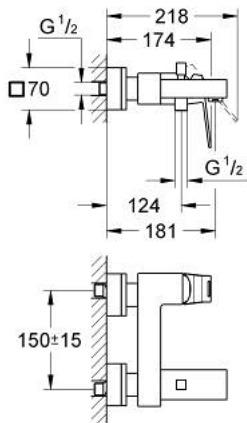

23 140 000 EUROCUBE SINGLE-LEVER BATH MIXER 1/2"

PRODUCT DESCRIPTION

- Colour: chrome
- wall mounted
- metal lever
- GROHE SilkMove 46 mm ceramic cartridge
- GROHE LongLife finish
- adjustable flow rate limiter
- automatic diverter: bath/shower
- mousseur
- integrated non-return valve in the shower outlet 1/2"
- covered S-unions
- protected against backflow
- optional temperature limiter ref. no. 46 375

23 140 000 EUROCUBE SINGLE-LEVER BATH MIXER 1/2"

SPARE PARTS

- 1: Lever (Spare part-nr. 46782000)
- 2: Cartridge (Spare part-nr. 46048000)
- 3: Diverter knob (Spare part-nr. 48128000)
- 4: Diverter (Spare part-nr. 65655000)
- 5: Non-return valve (Spare part-nr. 08565000)
- 6: Mousseur (Spare part-nr. 13952000)
- 7: Screw connection 1/2" (Spare part-nr. 45044000)
- 8: S-union (Spare part-nr. 47824000)
- 9: Special spanner (Spare part-nr. 19377000)*
- 10: Temperature limiter (Spare part-nr. 46375000)*
- 11: Extension 30 (Spare part-nr. 46238000)*