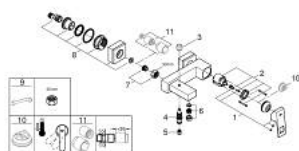

23 140 000 EUROCUBE SINGLE-LEVER BATH MIXER 1/2"

PRODUCT DESCRIPTION

- Colour: chrome
- wall mounted
- metal lever
- GROHE SilkMove 46 mm ceramic cartridge
- GROHE LongLife finish
- adjustable flow rate limiter
- automatic diverter: bath/shower
- mousseur
- integrated non-return valve in the shower outlet 1/2"
- covered S-unions
- protected against backflow
- optional temperature limiter ref. no. 46 375

23 140 000 EUROCUBE SINGLE-LEVER BATH MIXER 1/2"

SPARE PARTS

- 1: Lever (Spare part-nr. 46782000)
- 2: Cartridge (Spare part-nr. 46048000)
- 3: Diverter knob (Spare part-nr. 48128000)
- 4: Diverter (Spare part-nr. 65655000)
- 5: Non-return valve (Spare part-nr. 08565000)
- 6: Mousseur (Spare part-nr. 13952000)
- 7: Screw connection 1/2" (Spare part-nr. 45044000)
- 8: S-union (Spare part-nr. 47824000)
- 9: Special spanner (Spare part-nr. 19377000)*
- 10: Temperature limiter (Spare part-nr. 46375000)*
- 11: Extension 30 (Spare part-nr. 46238000)*