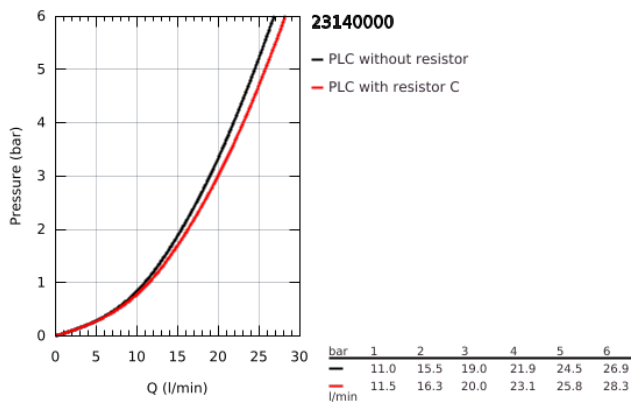

23 140 000 EUROCUBE SINGLE-LEVER BATH MIXER 1/2"

PRODUCT DESCRIPTION

- Colour: chrome
- wall mounted
- metal lever
- GROHE SilkMove 46 mm ceramic cartridge
- GROHE LongLife finish
- adjustable flow rate limiter
- automatic diverter: bath/shower
- mousseur
- integrated non-return valve in the shower outlet 1/2"
- covered S-unions
- protected against backflow
- optional temperature limiter ref. no. 46 375

23 140 000 EUROCUBE SINGLE-LEVER BATH MIXER 1/2"

SPARE PARTS

- 1: Lever (Spare part-nr. 46782000)
- 2: Cartridge (Spare part-nr. 46048000)
- 3: Diverter knob (Spare part-nr. 48128000)
- 4: Diverter (Spare part-nr. 65655000)
- 5: Non-return valve (Spare part-nr. 08565000)
- 6: Mousseur (Spare part-nr. 13952000)
- 7: Screw connection 1/2" (Spare part-nr. 45044000)
- 8: S-union (Spare part-nr. 47824000)
- 9: Special spanner (Spare part-nr. 19377000)*
- 10: Temperature limiter (Spare part-nr. 46375000)*
- 11: Extension 30 (Spare part-nr. 46238000)*